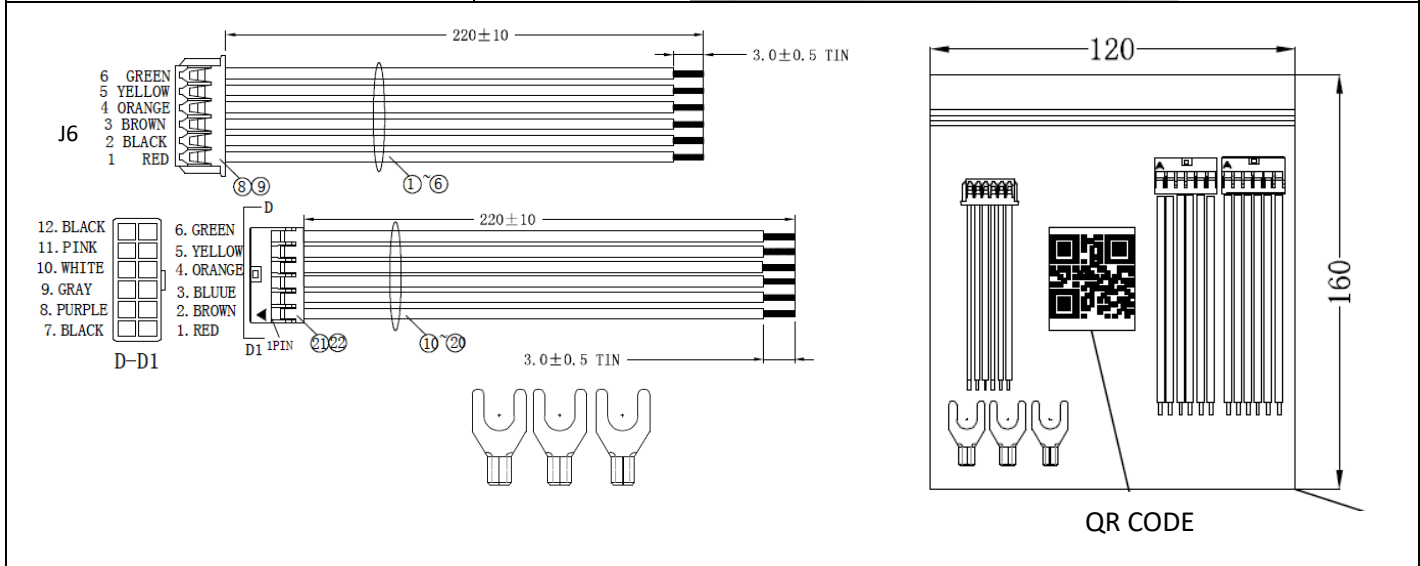

NEVO+1200 Input Cable Set (CAB-N12)

CAB-N12 Contents	
3 x Input Power Connector (J1) Crimp Terminals	
2 x Global Signal (J2A & J2B) Cables (220mm)	
1 x Primary Standby (J6) Cable (220mm)	

NEVO+600 Input Cable Set (CAB-N6)	
CAB-N6 Contents	
1 x Input Power Connector (J1) Housing	
3 x Input Power Connector (J1) Crimp Terminals	
1 x Global Signal (J2) Cable (220mm)	

Single Output Cable Set (CAB-SOP)	
CAB-SOP Contents	
1 x Single Output Module (J5) Cable (150mm)	
2 x 6.3mm x 0.8mm Faston Crimp Connector	
	

Dual Output Cable Set (CAB-DOP)	
<p>Contents</p> <p>1 x Dual Output Module (J1) Cable (150mm)</p> <p>1 x Dual Output Module (J5) Cable (220mm)</p>	

Current Sharing Links	
CAB-CS2 Contents	Share2Way (CAB-CS2)
1 x Share2Way	 <p style="text-align: right;"><u>WIRE TABLE</u> 4 ORANGE 4</p>
CAB-CS3 Contents	Share3Way (CAB-CS3)
1 x Share3Way	 <p>Heat-shrinkable tube</p> <p style="text-align: right;"><u>WIRE TABLE</u> 4 ORANGE 4 ORANGE 4</p>
CAB-CS4 Contents	Share4Way (CAB-CS4)
1 x Share4Way	 <p style="text-align: right;"><u>WIRE TABLE</u> 4 ORANGE 4 ORANGE 4 ORANGE 4</p>
CAB-CS5 Contents	Share5Way (CAB-CS5)
1 x Share5Way	 <p style="text-align: right;"><u>WIRE TABLE</u> 4 ORANGE 4 ORANGE 4 ORANGE 4</p>