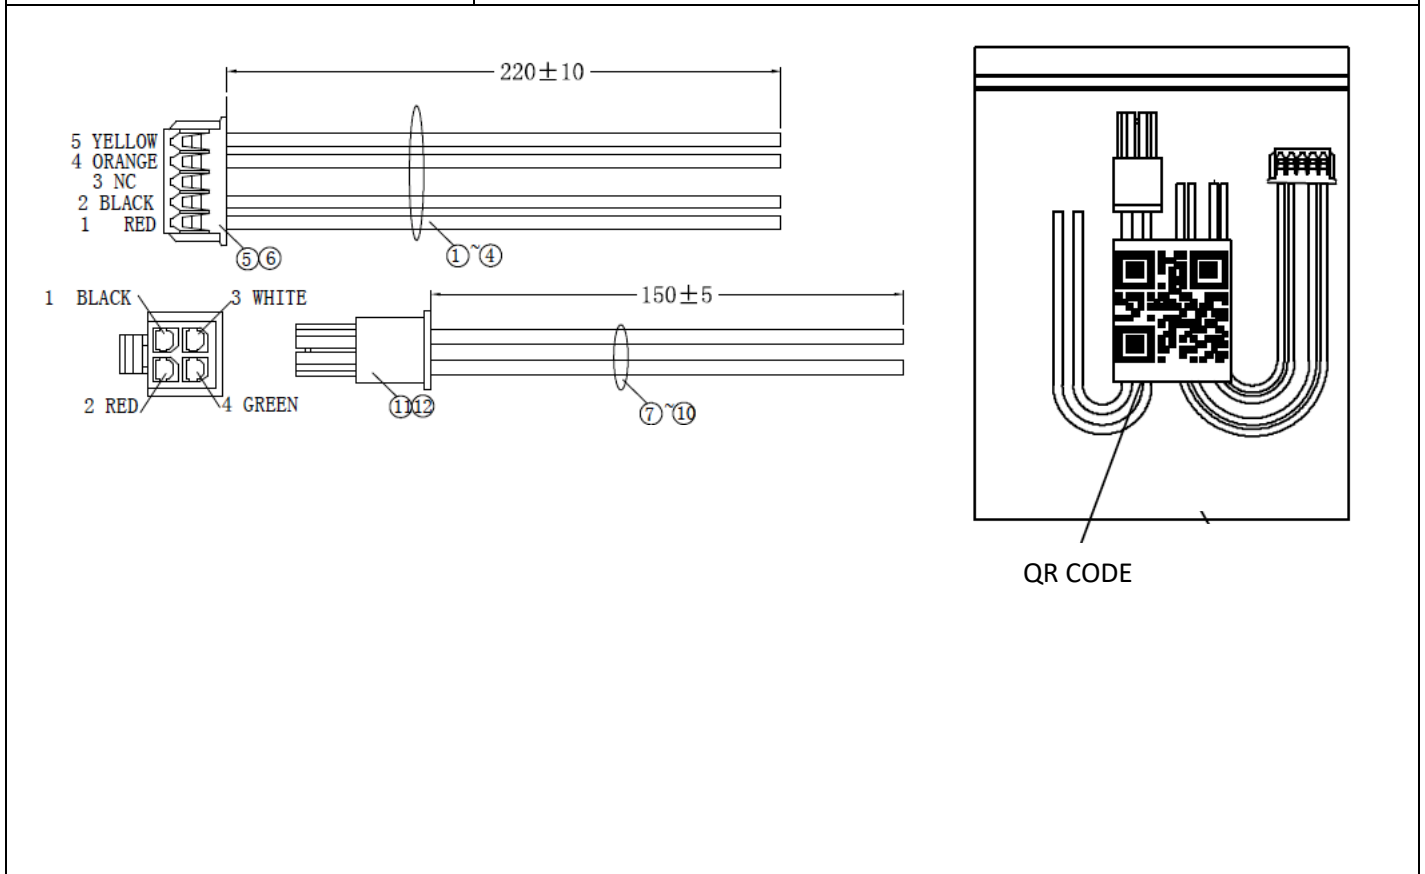

NEVO+1200 Input Cable Set (CAB-N12)

CAB-N12 Contents	
3 x Input Power Connector (J1) Crimp Terminals	
2 x Global Signal (J2A & J2B) Cables (220mm)	
1 x Primary Standby (J6) Cable (220mm)	

NEVO+600 Input Cable Set (CAB-N6)	
CAB-N6 Contents	
1 x Input Power Connector (J1) Housing	
3 x Input Power Connector (J1) Crimp Terminals	
1 x Global Signal (J2) Cable (220mm)	

Single Output Cable Set (CAB-SOP)	
CAB-SOP Contents	
1 x Single Output Module (J5) Cable (150mm)	
2 x 6.3mm x 0.8mm Faston Crimp Connector	
	

Dual Output Cable Set (CAB-DOP)	
<p>Contents</p> <p>1 x Dual Output Module (J1) Cable (150mm)</p> <p>1 x Dual Output Module (J5) Cable (220mm)</p>	

Current Sharing Links	
CAB-CS2 Contents	Share2Way (CAB-CS2)
1 x Share2Way	 <p style="text-align: right;"><u>WIRE TABLE</u> 4 ORANGE 4</p>
CAB-CS3 Contents	Share3Way (CAB-CS3)
1 x Share3Way	 <p>Heat-shrinkable tube</p> <p style="text-align: right;"><u>WIRE TABLE</u> 4 ORANGE 4 ORANGE 4</p>
CAB-CS4 Contents	Share4Way (CAB-CS4)
1 x Share4Way	 <p style="text-align: right;"><u>WIRE TABLE</u> 4 ORANGE 4 ORANGE 4 ORANGE 4</p>
CAB-CS5 Contents	Share5Way (CAB-CS5)
1 x Share5Way	 <p style="text-align: right;"><u>WIRE TABLE</u> 4 ORANGE 4 ORANGE 4 ORANGE 4</p>