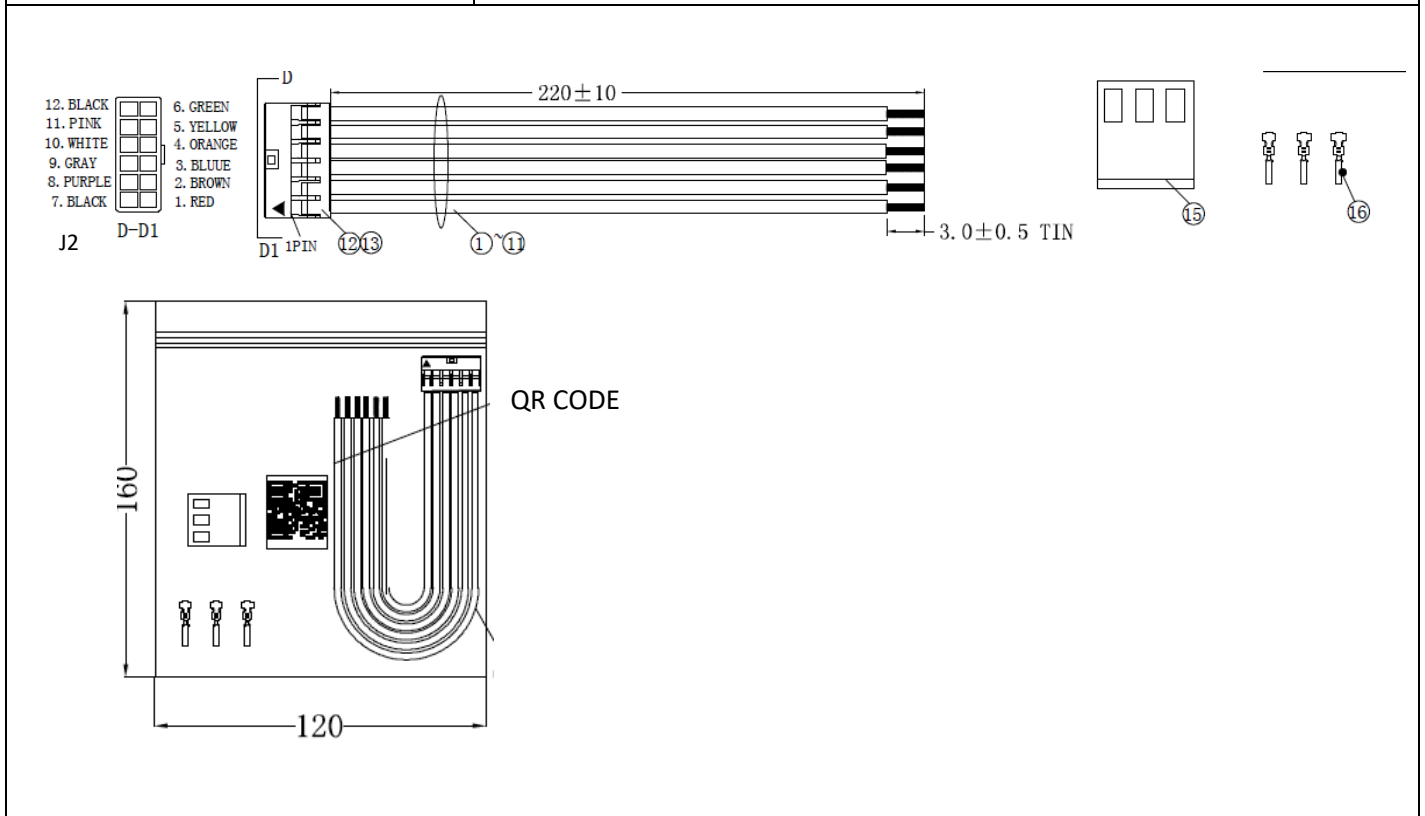

NEVO+1200 Input Cable Set (CAB-N12)

CAB-N12 Contents	
3 x Input Power Connector (J1) Crimp Terminals	
2 x Global Signal (J2A & J2B) Cables (220mm)	
1 x Primary Standby (J6) Cable (220mm)	

NEVO+600 Input Cable Set (CAB-N6)	
CAB-N6 Contents	
1 x Input Power Connector (J1) Housing	
3 x Input Power Connector (J1) Crimp Terminals	
1 x Global Signal (J2) Cable (220mm)	

Single Output Cable Set (CAB-SOP)	
CAB-SOP Contents	
1 x Single Output Module (J5) Cable (150mm)	
2 x 6.3mm x 0.8mm Faston Crimp Connector	
	

Dual Output Cable Set (CAB-DOP)	
<p>Contents</p> <p>1 x Dual Output Module (J1) Cable (150mm)</p> <p>1 x Dual Output Module (J5) Cable (220mm)</p>	

Current Sharing Links	
CAB-CS2 Contents	Share2Way (CAB-CS2)
1 x Share2Way	 <p style="text-align: right;"><u>WIRE TABLE</u> 4 ORANGE 4</p>
CAB-CS3 Contents	Share3Way (CAB-CS3)
1 x Share3Way	 <p>Heat-shrinkable tube</p> <p style="text-align: right;"><u>WIRE TABLE</u> 4 ORANGE 4 ORANGE 4</p>
CAB-CS4 Contents	Share4Way (CAB-CS4)
1 x Share4Way	 <p style="text-align: right;"><u>WIRE TABLE</u> 4 ORANGE 4 ORANGE 4 ORANGE 4</p>
CAB-CS5 Contents	Share5Way (CAB-CS5)
1 x Share5Way	 <p style="text-align: right;"><u>WIRE TABLE</u> 4 ORANGE 4 ORANGE 4 ORANGE 4</p>