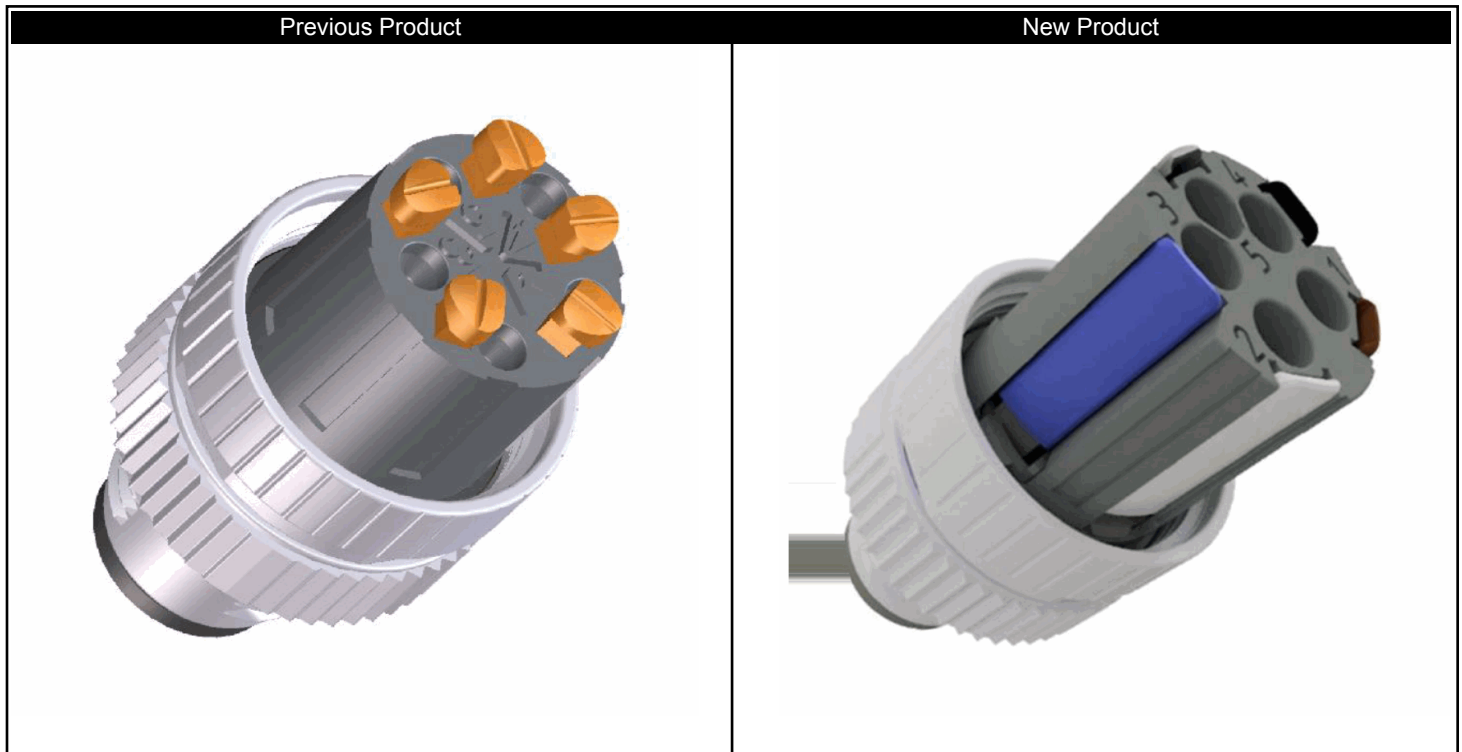

Product Discontinuation

PDN-IFC-1162-2018

Business Unit	Product Line Code	Type of Change	Action	Date of Issue
IFC - Industrial Field Connectivity	BF2	Product Discontinuation	Notify Distributors and Field	2/1/2018

Phoenix Contact's factory has announced the following product(s) is going to be discontinued. Existing specifications will be met or exceeded. Technical support of the discontinued product will continue, as required. Please review and acknowledge this document and take the appropriate action with respect to your existing inventory and ordering replacement parts.

Description for Product Discontinuation

We are excited to announce the migration of our traditional spring cage connectors to a new and improved Push-in design. The connector exterior is unchanged, while the internal wire connection point is updated. The new lever design makes it easier to process stranded wires. See the attached .PDF document for greater detail on the specific changes.

The new Push-in connectors are currently submitted for UL approval. The last buy date for the existing spring connectors will be either May 31st or when UL is obtained on the Push-in replacements, whichever is later.

Stock Status

Can existing stock still be used?	Yes
Is mixture of stock acceptable?	No

Transaction Dates

Last Buy from Phoenix Contact:	5/31/2018
Last Scheduled Ship from Phoenix Contact:	8/31/2018