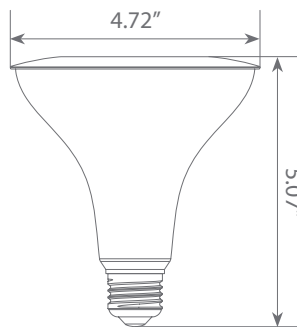

Product Dimensions