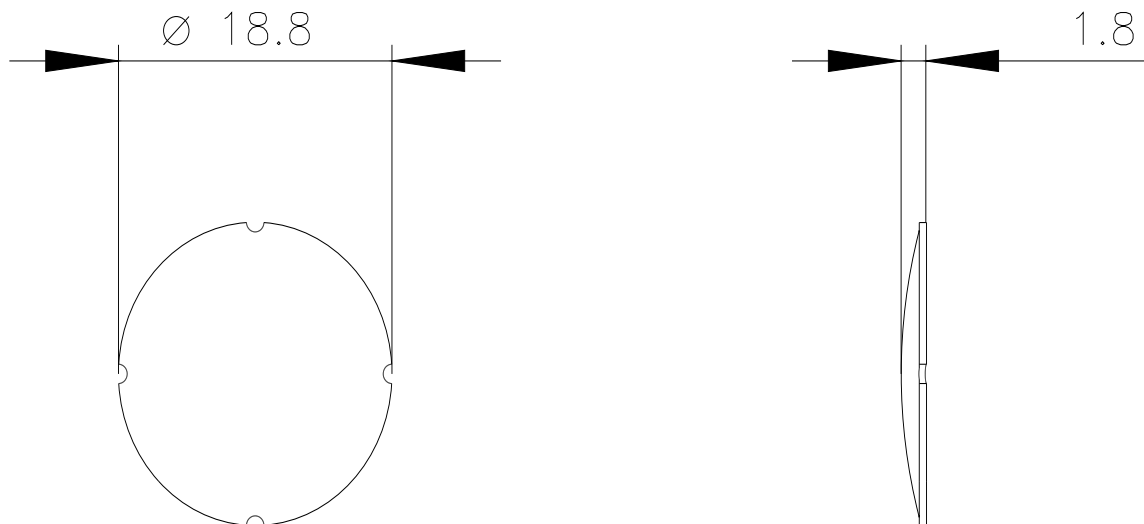

[firmations](#)

Further information

Information- and Downloadcenter (Catalogs, Brochures,...)

<https://www.siemens.com/ic10>

Industry Mall (Online ordering system)

<https://mall.industry.siemens.com/mall/en/en/Catalog/product?mlfb=3SU1900-0AB71-0EF0>

Cax online generator

<http://support.automation.siemens.com/WW/CAXorder/default.aspx?lang=en&mlfb=3SU1900-0AB71-0EF0>

Service&Support (Manuals, Certificates, Characteristics, FAQs,...)

<https://support.industry.siemens.com/cs/ww/en/ps/3SU1900-0AB71-0EF0>

Image database (product images, 2D dimension drawings, 3D models, device circuit diagrams, EPLAN macros, ...)

<http://www.automation.siemens.com/bilddb/cax_de.aspx?mlfb=3SU1900-0AB71-0EF0&lang=en>

last modified:

3/29/2022