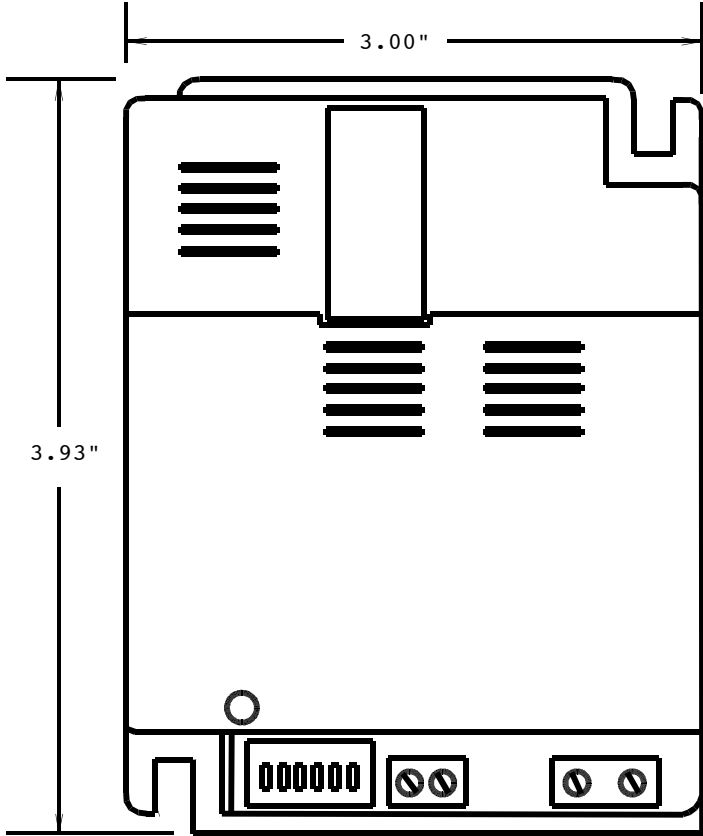

Top View

Range	-	+	
Switches	4-20MA	Output	120 VAC

TP-2 Power Monitor
Load Controls Inc.

Front View

Side View