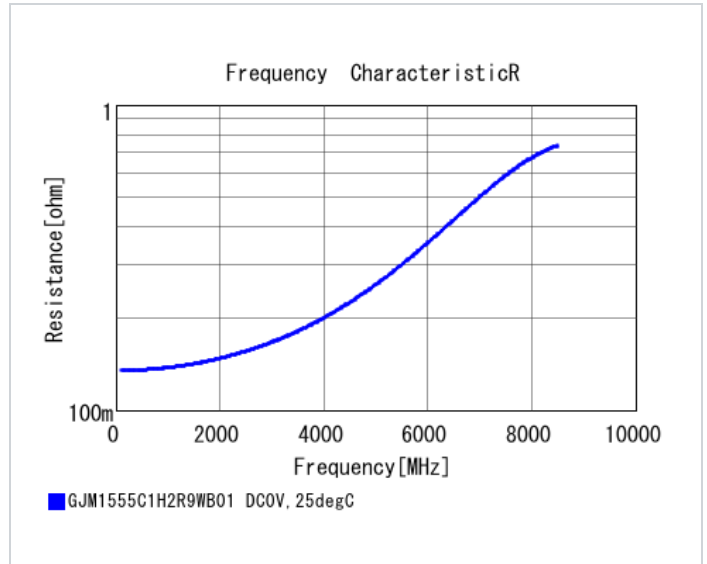

Attention

- 1.This datasheet is downloaded from the website of Murata Manufacturing Co., Ltd. Therefore, it's specifications are subject to change or our products in it may be discontinued without advance notice. Please check with our sales representatives or product engineers before ordering.
- 2.This datasheet has only typical specifications because there is no space for detailed specifications. Therefore, please review our product specifications or consult the approval sheet for product specifications before ordering.