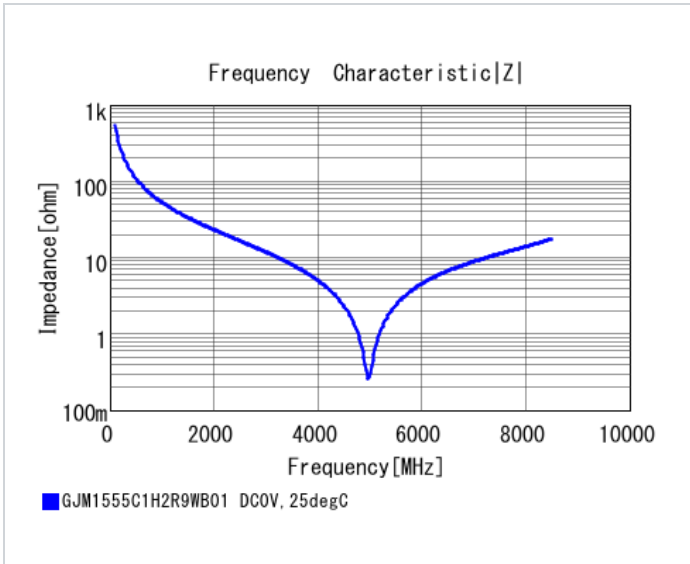

Attention

- 1.This datasheet is downloaded from the website of Murata Manufacturing Co., Ltd. Therefore, it's specifications are subject to change or our products in it may be discontinued without advance notice. Please check with our sales representatives or product engineers before ordering.
- 2.This datasheet has only typical specifications because there is no space for detailed specifications. Therefore, please review our product specifications or consult the approval sheet for product specifications before ordering.