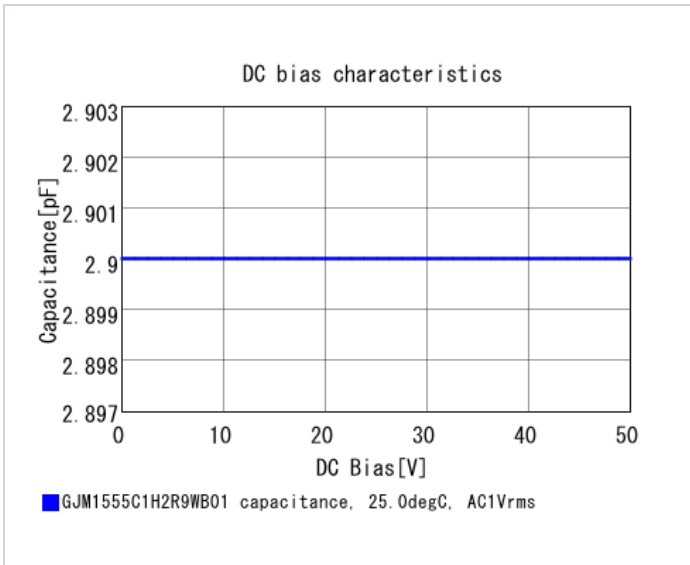

Attention

- 1.This datasheet is downloaded from the website of Murata Manufacturing Co., Ltd. Therefore, it's specifications are subject to change or our products in it may be discontinued without advance notice. Please check with our sales representatives or product engineers before ordering.
- 2.This datasheet has only typical specifications because there is no space for detailed specifications. Therefore, please review our product specifications or consult the approval sheet for product specifications before ordering.