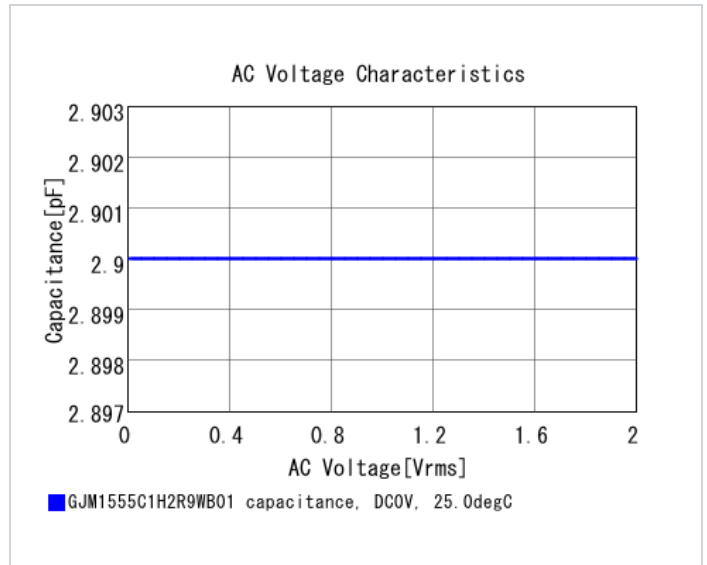

Attention

- 1.This datasheet is downloaded from the website of Murata Manufacturing Co., Ltd. Therefore, it's specifications are subject to change or our products in it may be discontinued without advance notice. Please check with our sales representatives or product engineers before ordering.
- 2.This datasheet has only typical specifications because there is no space for detailed specifications. Therefore, please review our product specifications or consult the approval sheet for product specifications before ordering.