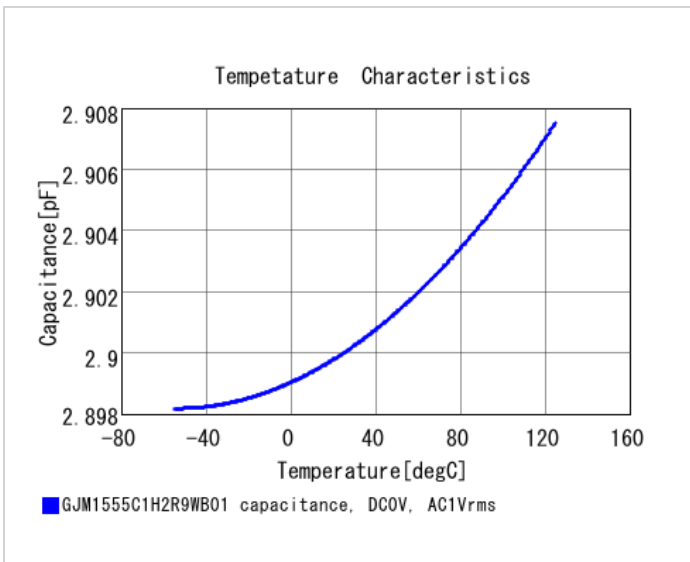

Attention

- 1.This datasheet is downloaded from the website of Murata Manufacturing Co., Ltd. Therefore, it's specifications are subject to change or our products in it may be discontinued without advance notice. Please check with our sales representatives or product engineers before ordering.
- 2.This datasheet has only typical specifications because there is no space for detailed specifications. Therefore, please review our product specifications or consult the approval sheet for product specifications before ordering.