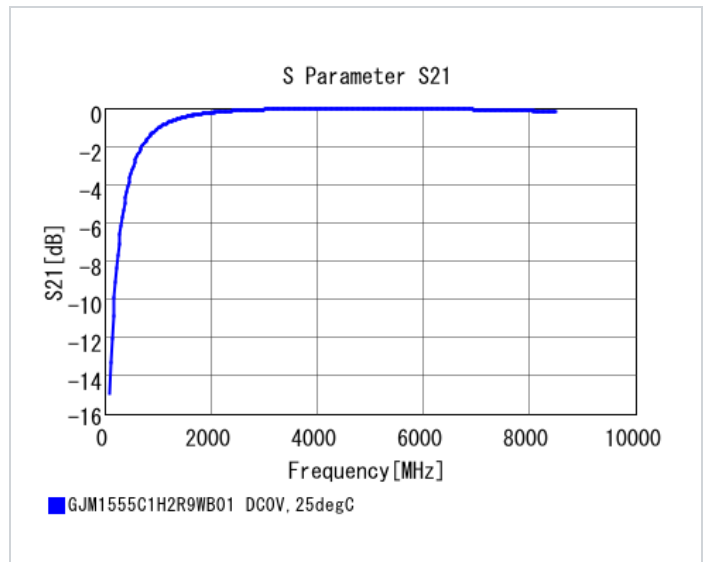

Attention

- 1.This datasheet is downloaded from the website of Murata Manufacturing Co., Ltd. Therefore, it's specifications are subject to change or our products in it may be discontinued without advance notice. Please check with our sales representatives or product engineers before ordering.
- 2.This datasheet has only typical specifications because there is no space for detailed specifications. Therefore, please review our product specifications or consult the approval sheet for product specifications before ordering.