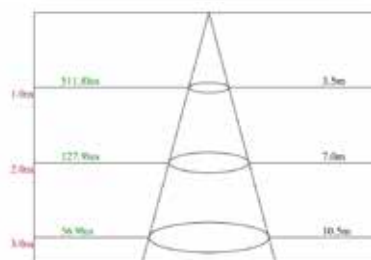

Lux vs Distance

Not all product variations listed on this page may be DLC qualified. Visit www.designlights.org/search to confirm qualification.