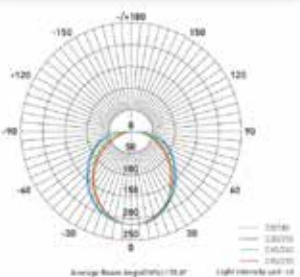

specifications

Consumption	Lumen Output	Efficacy	Voltage	Lens	Heat Sink	L70 hours	Ambient Temp (F)	Power Factor	UL listing	CRI	THD	Dimensions
15W	1,875	62 LM/W	100-277 V ⚡	polycarbonate	aluminum	50,000	-4° - 113°	>0.9	IP40	83	<20%	21.61" x 1.61" x 1.41"

*optional

other

Warranty	Weight	Case QTY
6 years	0.66 lbs	20 pcs

Features

- ▶ Linkable up to 200W.
- ▶ Aluminum housing allows for excellent heat dissipation.
- ▶ 50,000 hour LED lifespan based on IES LM-80 results and TM-21 calculations.
- ▶ Patent Male-female linkable design.

Light Distribution Curve

Lux vs Distance

Not all product variations listed on this page may be DLC qualified. Visit www.designlights.org/search to confirm qualification.