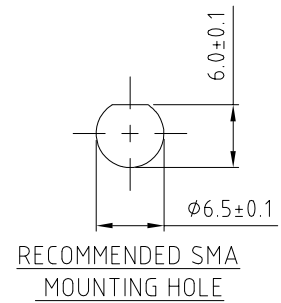

CABLE 399 RF: SMA STRAIGHT PLUG + SMA RIGHT ANGLE BULKHEAD JACK WITH O-RING RATED TO IP67/68 + RG178 CABLE, 6GHz

SPECIFICATIONS :

1. SMA STRAIGHT PLUG, P/N: RFCT-SMA022-M78.
2. RG178 COAXIAL CABLE, COLOR: BROWN.
3. SMA RIGHT ANGLE BULKHEAD JACK WITH O-RING RATED TO IP67/68, GOLD PLATED, P/N: RFCT-SMA073-F78.

ENVIRONMENTAL:

- A. BULKHEAD MOUNTED CONNECTOR (RFCT-SMA073-F78) RATED TO THE FOLLOWING SPECIFICATION:
- i. IP6X - DUST TIGHT - NO PARTICLE INGRESS.
  - ii. IPX7 WATERPROOF FOR 30 MINUTES UP TO 1 METER UNDERWATER.
  - iii. IPX8 WATERPROOF FOR 48 HOURS AT 1 METER UNDERWATER.

NOTES:

1. WORKING FREQUENCY RANGE: DC-6GHz.
2. OPERATING TEMPERATURE: -40°C TO +125°C
3. IMPEDANCE: 50 OHM

HOW TO ORDER

CABLE 399 RF - X X X X - X - 1

"L" LENGTH IN MM:
eg: 100MM = 0100
(MIN. 050-MAX.2000)
STANDARD = 0100, 0150, 0200)
Tolerance: 50-200mm: ±5mm.
201-500mm: ±7mm.
>500mm: ±10mm.

CABLE SIZE:
1 = RG178 CABLE, COLOR: BROWN

WASHER AND NUT OPTIONS:
BLANK = SEPARATELY PACKED (STANDARD)
A = ASSEMBLED WITH CONNECTOR

REV. DATE & DRN
TO 20/04/20 - NYW RELEASE
11 24/07/20 - NYW
AHEAD OPERATING TEMP.

Scale: NTS	THIRD ANGLE	Unstated X XX XXX	Tolerances: N/A N/A N/A
Drawn: NYW		ANGLES N/A	
App'd: XXX	Title CABLE ASSEMBLY		
Date: 24 JUL. '20	Revision: 1.1	Unit: mm	

  IP67/68 Rated Cables	 www.gradconn.com	Type: Cable 399 RF
		CABLE 399 RF
© THIS DRAWING IS CONFIDENTIAL AND MUST NOT BE COPIED OR DISCLOSED WITHOUT WRITTEN CONSENT		Drawing Number:
		Sheet 1 of 1
		Drawing © E and O E