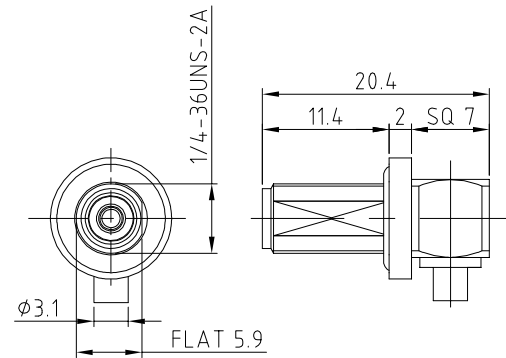

CABLE 399 RF: SMA STRAIGHT PLUG + SMA RIGHT ANGLE BULKHEAD JACK WITH O-RING RATED TO IP67/68 + RG178 CABLE, 6GHz

SPECIFICATIONS :

1. SMA STRAIGHT PLUG, P/N: RFCT-SMA022-M78.
2. RG178 COAXIAL CABLE, COLOR: BROWN.
3. SMA RIGHT ANGLE BULKHEAD JACK WITH O-RING RATED TO IP67/68, GOLD PLATED, P/N: RFCT-SMA073-F78.

ENVIRONMENTAL:

- A. BULKHEAD MOUNTED CONNECTOR (RFCT-SMA073-F78) RATED TO THE FOLLOWING SPECIFICATION:
- i. IP6X - DUST TIGHT - NO PARTICLE INGRESS.
  - ii. IPX7 WATERPROOF FOR 30 MINUTES UP TO 1 METER UNDERWATER.
  - iii. IPX8 WATERPROOF FOR 48 HOURS AT 1 METER UNDERWATER.

NOTES:

1. WORKING FREQUENCY RANGE: DC-6GHz.
2. OPERATING TEMPERATURE: -40°C TO +125°C
3. IMPEDANCE: 50 OHM

HOW TO ORDER

CABLE 399 RF - X X X X - X - 1

"L" LENGTH IN MM:  
 eg: 100MM = 0100  
 (MIN. 050-MAX.2000)  
 STANDARD = 0100, 0150, 0200)  
 Tolerance: 50-200mm: ±5mm.  
 201-500mm: ±7mm.  
 >500mm: ±10mm.

CABLE SIZE:  
 1 = RG178 CABLE, COLOR: BROWN

WASHER AND NUT OPTIONS:  
 BLANK = SEPARATELY PACKED (STANDARD)  
 A = ASSEMBLED WITH CONNECTOR

REV. DATE & DRN  
 TO 20/04/20 - NYW RELEASE  
 11 24/07/20 - NYW  
 AHEAD OPERATING TEMP.