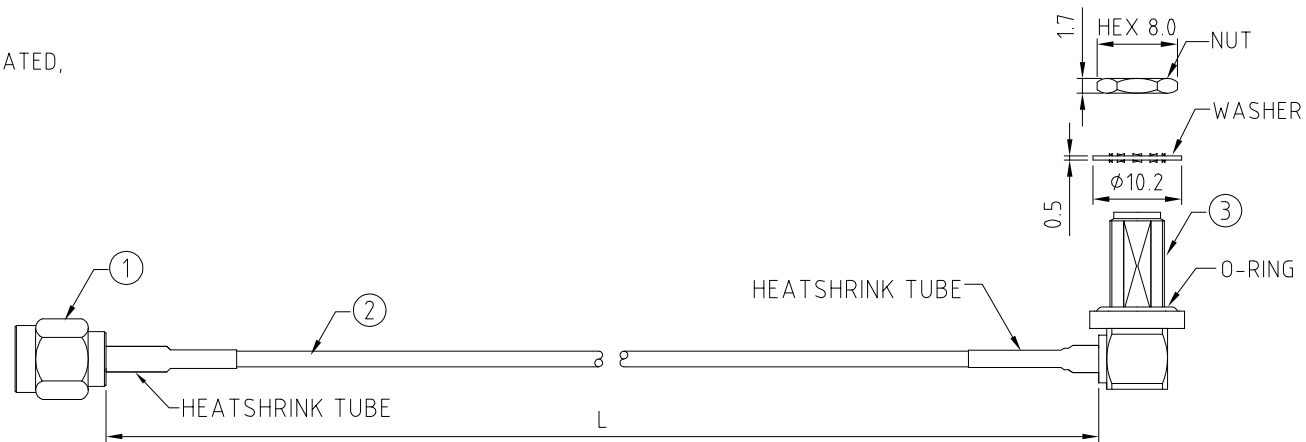

CABLE 399 RF: SMA STRAIGHT PLUG + SMA RIGHT ANGLE BULKHEAD JACK WITH O-RING RATED TO IP67/68 + RG178 CABLE, 6GHz

SPECIFICATIONS :

1. SMA STRAIGHT PLUG, P/N: RFCT-SMA022-M78.
2. RG178 COAXIAL CABLE, COLOR: BROWN.
3. SMA RIGHT ANGLE BULKHEAD JACK WITH O-RING RATED TO IP67/68, GOLD PLATED, P/N: RFCT-SMA073-F78.

ENVIRONMENTAL:

- A. BULKHEAD MOUNTED CONNECTOR (RFCT-SMA073-F78) RATED TO THE FOLLOWING SPECIFICATION:
- i. IP6X - DUST TIGHT - NO PARTICLE INGRESS.
  - ii. IPX7 WATERPROOF FOR 30 MINUTES UP TO 1 METER UNDERWATER.
  - iii. IPX8 WATERPROOF FOR 48 HOURS AT 1 METER UNDERWATER.

NOTES:

1. WORKING FREQUENCY RANGE: DC-6GHz.
2. OPERATING TEMPERATURE: -40°C TO +125°C
3. IMPEDANCE: 50 OHM

HOW TO ORDER

CABLE 399 RF - X X X X - X - 1

"L" LENGTH IN MM:  
 eg: 100MM = 0100  
 (MIN. 050-MAX.2000)  
 STANDARD = 0100, 0150, 0200)  
 Tolerance: 50-200mm: ±5mm.  
 201-500mm: ±7mm.  
 >500mm: ±10mm.

CABLE SIZE:  
 1 = RG178 CABLE, COLOR: BROWN

WASHER AND NUT OPTIONS:  
 BLANK = SEPARATELY PACKED (STANDARD)  
 A = ASSEMBLED WITH CONNECTOR

REV. DATE & DRN  
 TO 20/04/20 - NYW RELEASE  
 11 24/07/20 - NYW  
 AHEAD OPERATING TEMP.