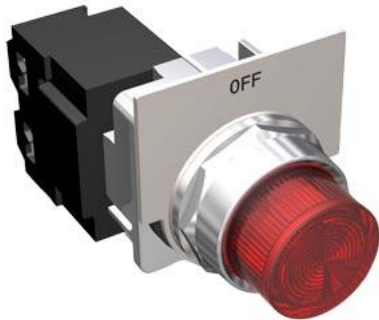

PILOT LITE,"FJ" RED"OFF" W/AUX 120V

Figure similar

product brand name

NEMA Control Product Accessories

Further information

Industry Mall (Online ordering system)

<https://mall.industry.siemens.com/mall/en/us/Catalog/product?mlfb=US2:49SPL0ARF>