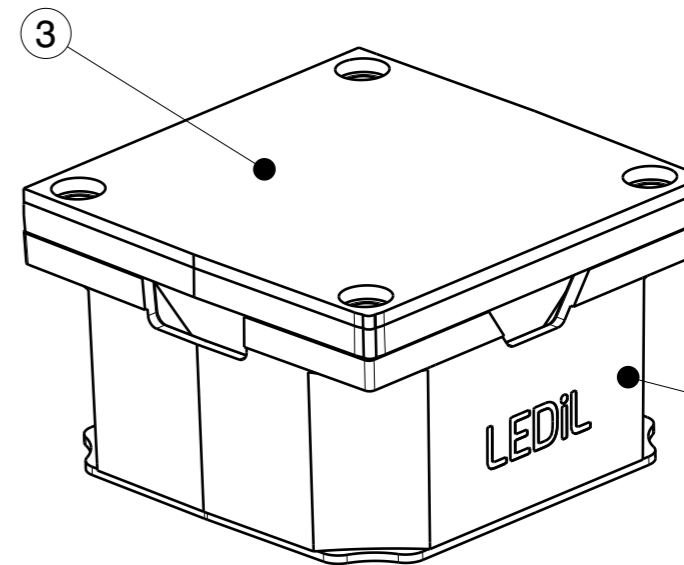

0.4
(fixing tape)

Lt
4010

12.86

A

21.57

21.57

Led position

1

6.91

6.91

Direction A

Isometric view

INDEX	PART NO	DESCRIPTION	MATERIAL	COLOUR
1	C15050	ROSE-TAPE	PU 2-sided foam tape	adhesive
2	C14010	ROSE-LT-HLD-I-BLK	Pc	black
3	F14809	ROSE-UV-SS	LSR	clear

Tolerances if not otherwise shown
According to DIN ISO 2768-1
Linear measures:
up to 30mm class M, otherwise class C
According to DIN ISO 2768-2
Form and position: class L

SIZE PART NUMBER

A3

FCA15048

SCALE 3:1 WEIGHT 4,6 g SHEET 1/1