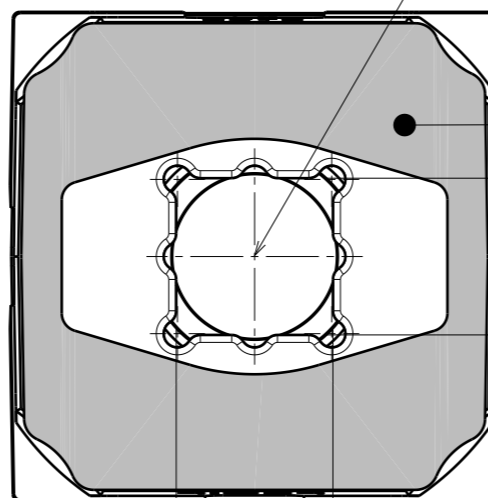

0.4
(fixing tape)

Lt
4010

12.86

A

21.57

21.57

Led position

1

6.91

6.91

Direction A

Isometric view

INDEX	PART NO	DESCRIPTION	MATERIAL	COLOUR
1	C15050	ROSE-TAPE	PU 2-sided foam tape	adhesive
2	C14010	ROSE-LT-HLD-I-BLK	Pc	black
3	F14809	ROSE-UV-SS	LSR	clear

Tolerances if not otherwise shown
According to DIN ISO 2768-1
Linear measures:
up to 30mm class M, otherwise class C
According to DIN ISO 2768-2
Form and position: class L

SIZE PART NUMBER

A3

FCA15048

SCALE 3:1 WEIGHT 4,6 g SHEET 1/1