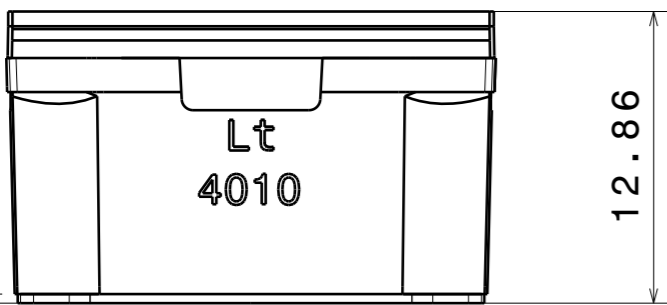

0.4
(fixing tape)

Lt
4010

12.86

A

21.57

21.57

Led position

1

6.91

6.91

Direction A

Isometric view

INDEX	PART NO	DESCRIPTION	MATERIAL	COLOUR
1	C15050	ROSE-TAPE	PU 2-sided foam tape	adhesive
2	C14010	ROSE-LT-HLD-I-BLK	Pc	black
3	F14809	ROSE-UV-SS	LSR	clear

Tolerances if not otherwise shown
According to DIN ISO 2768-1
Linear measures:
up to 30mm class M, otherwise class C
According to DIN ISO 2768-2
Form and position: class L

SIZE PART NUMBER

A3

FCA15048

SCALE 3:1 WEIGHT 4,6 g SHEET 1/1