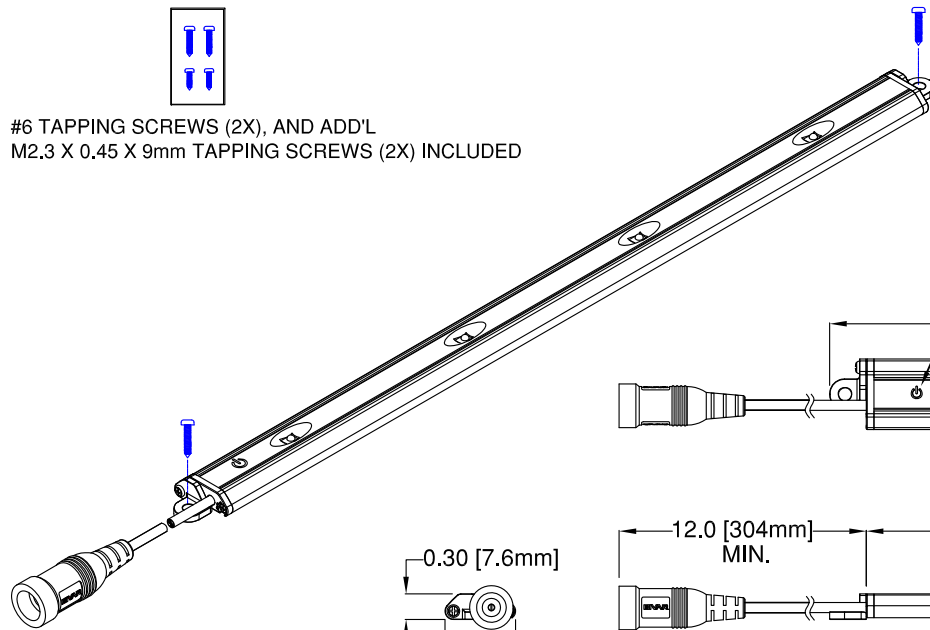

#6 TAPPING SCREWS (2X), AND ADD'L  
M2.3 X 0.45 X 9mm TAPPING SCREWS (2X) INCLUDED

1. Power Input: 24VDC, Constant Voltage
2. Power Consumption: 5.0 Watts
3. White Color Temperature: 4750K Neutral White
4. Output Projection: 120° FWHM
5. Luminous Output: 365 Lumens (145 Lumens When Dimmed)
6. Housing Color: Black
7. Operating Temperature: 0C ~ +40C
8. For Use in Dry Locations Only
9. Pre-set to "ON" When Initially Powered

Mating Connector:  
5.5 x 2.1 x 11mm DC Plug

REV.	DESCRIPTION	DATE	APPROVED
A	Engineering Release	6/12/18	G.O.

STANDARD TOLERANCE (UNLESS OTHERWISE SPECIFIED)		 4 THOMAS, IRVINE, CA. 92618 TEL: (949) 951-8808 FAX: (949) 951-3974	
DECIMALS	ANGULAR		
.X ± .1	X° ± 1°		
.XX ± .02		TITLE: BC5000 SERIES LIGHTING NEUTRAL WHITE	
.XXX ± .010		DESIGNED: TD. NGUYEN	DATE: 6/12/18
REVISION: N/A	DATE: N/A	CAGE CODE: 32559	REVISION: A
CHECKED: K. BARON	DATE: 6/12/18	SCALE: NONE	SHEET # 1 OF 1