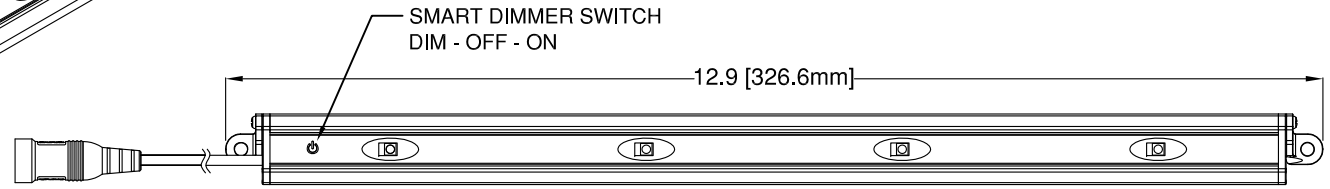

#6 TAPPING SCREWS (2X), AND ADD'L  
M2.3 X 0.45 X 9mm TAPPING SCREWS (2X) INCLUDED

1. Power Input: 24VDC, Constant Voltage
2. Power Consumption: 5.0 Watts
3. White Color Temperature: 4750K Neutral White
4. Output Projection: 120° FWHM
5. Luminous Output: 365 Lumens (145 Lumens When Dimmed)
6. Housing Color: Black
7. Operating Temperature: 0C ~ +40C
8. For Use in Dry Locations Only
9. Pre-set to "ON" When Initially Powered

Mating Connector:  
5.5 x 2.1 x 11mm DC Plug

REV.	DESCRIPTION	DATE	APPROVED
A	Engineering Release	6/12/18	G.O.

STANDARD TOLERANCE (UNLESS OTHERWISE SPECIFIED)		 4 THOMAS, IRVINE, CA. 92618 TEL: (949) 951-8808 FAX: (949) 951-3974	
DECIMALS	ANGULAR		
.X ± .1	X° ± 1°		
.XX ± .02		TITLE: BC5000 SERIES LIGHTING NEUTRAL WHITE	
.XXX ± .010		DESIGNED: TD. NGUYEN	DATE: 6/12/18
REVISION: N/A	DATE: N/A	CAGE CODE: 32559	REVISION: A
CHECKED: K. BARON	DATE: 6/12/18	SCALE: NONE	SHEET # 1 OF 1