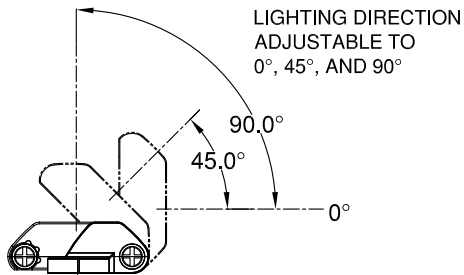

#6 TAPPING SCREWS (2X), AND ADD'L  
M2.3 X 0.45 X 9mm TAPPING SCREWS (2X) INCLUDED

1. Power Input: 24VDC, Constant Voltage
2. Power Consumption: 5.0 Watts
3. White Color Temperature: 4750K Neutral White
4. Output Projection: 120° FWHM
5. Luminous Output: 365 Lumens (145 Lumens When Dimmed)
6. Housing Color: Black
7. Operating Temperature: 0C ~ +40C
8. For Use in Dry Locations Only
9. Pre-set to "ON" When Initially Powered

Mating Connector:  
5.5 x 2.1 x 11mm DC Plug

REV.	DESCRIPTION	DATE	APPROVED
A	Engineering Release	6/12/18	G.O.

STANDARD TOLERANCE (UNLESS OTHERWISE SPECIFIED)		 4 THOMAS, IRVINE, CA. 92618 TEL: (949) 951-8808 FAX: (949) 951-3974	
DECIMALS	ANGULAR		
.X ± .1	X° ± 1°		
.XX ± .02		TITLE: BC5000 SERIES LIGHTING NEUTRAL WHITE	
.XXX ± .010		DESIGNED: TD. NGUYEN	DATE: 6/12/18
REVISION: N/A	DATE: N/A	CAGE CODE: 32559	REVISION: A
CHECKED: K. BARON	DATE: 6/12/18	SCALE: NONE	SHEET # 1 OF 1