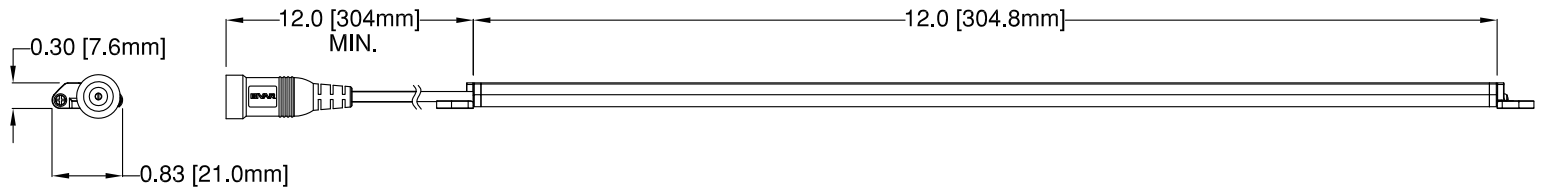

#6 TAPPING SCREWS (2X), AND ADD'L  
M2.3 X 0.45 X 9mm TAPPING SCREWS (2X) INCLUDED

1. Power Input: 24VDC, Constant Voltage
2. Power Consumption: 5.0 Watts
3. White Color Temperature: 4750K Neutral White
4. Output Projection: 120° FWHM
5. Luminous Output: 365 Lumens (145 Lumens When Dimmed)
6. Housing Color: Black
7. Operating Temperature: 0C ~ +40C
8. For Use in Dry Locations Only
9. Pre-set to "ON" When Initially Powered

Mating Connector:  
5.5 x 2.1 x 11mm DC Plug

REV.	DESCRIPTION	DATE	APPROVED
A	Engineering Release	6/12/18	G.O.

STANDARD TOLERANCE (UNLESS OTHERWISE SPECIFIED)		 4 THOMAS, IRVINE, CA. 92618 TEL: (949) 951-8808 FAX: (949) 951-3974	
DECIMALS	ANGULAR		
.X ± .1	X° ± 1°		
.XX ± .02		TITLE: BC5000 SERIES LIGHTING NEUTRAL WHITE	
.XXX ± .010		DESIGNED: TD. NGUYEN	DATE: 6/12/18
REVISION: N/A	DATE: N/A	CAGE CODE: 32559	REVISION: A
CHECKED: K. BARON	DATE: 6/12/18	SCALE: NONE	SHEET # 1 OF 1