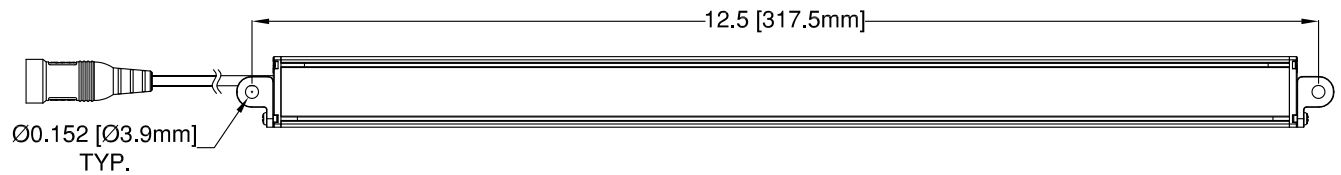

#6 TAPPING SCREWS (2X), AND ADD'L  
M2.3 X 0.45 X 9mm TAPPING SCREWS (2X) INCLUDED

1. Power Input: 24VDC, Constant Voltage
2. Power Consumption: 5.0 Watts
3. White Color Temperature: 4750K Neutral White
4. Output Projection: 120° FWHM
5. Luminous Output: 365 Lumens (145 Lumens When Dimmed)
6. Housing Color: Black
7. Operating Temperature: 0C ~ +40C
8. For Use in Dry Locations Only
9. Pre-set to "ON" When Initially Powered

Mating Connector:  
5.5 x 2.1 x 11mm DC Plug

REV.	DESCRIPTION	DATE	APPROVED
A	Engineering Release	6/12/18	G.O.

STANDARD TOLERANCE (UNLESS OTHERWISE SPECIFIED)		 4 THOMAS, IRVINE, CA. 92618 TEL: (949) 951-8808 FAX: (949) 951-3974	
DECIMALS	ANGULAR		
.X ± .1	X° ± 1°		
.XX ± .02		TITLE: BC5000 SERIES LIGHTING NEUTRAL WHITE	
.XXX ± .010		DESIGNED: TD. NGUYEN	DATE: 6/12/18
REVISION: N/A	DATE: N/A	CAGE CODE: 32559	REVISION: A
CHECKED: K. BARON	DATE: 6/12/18	SCALE: NONE	SHEET # 1 OF 1