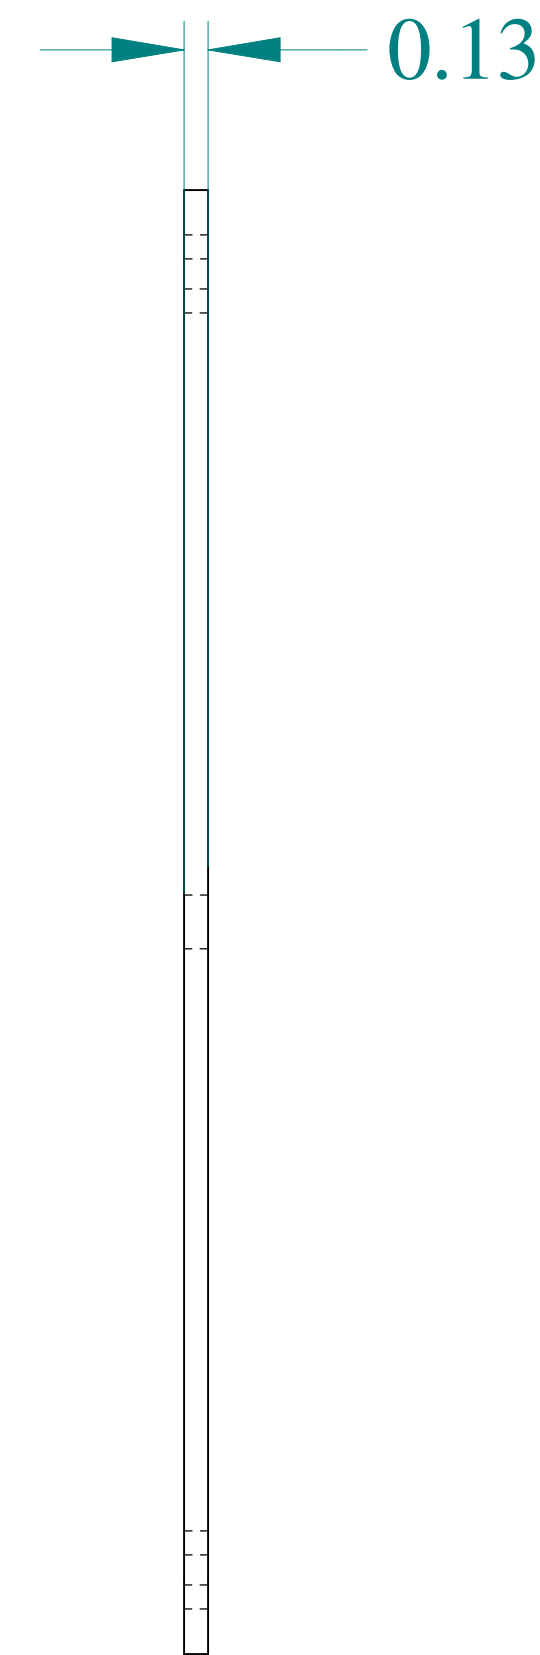

TOP VIEW

FRONT VIEW

SIDE VIEW

ISOMETRIC VIEWS

SIDE VIEW

HAMMOND
MANUFACTURING®

www.hammondmfg.com

Data subject to change without notice.

Part # : 1487DH

Date : Mar. 22, 2019

Link: www.hammg.com/1487DH