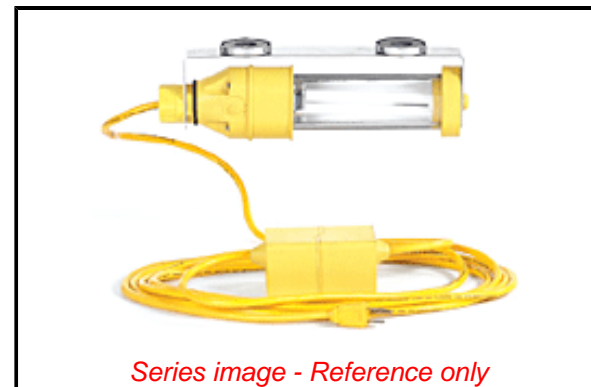

PLEASE CHECK WWW.MOLEX.COM FOR LATEST PART INFORMATION

Part Number: [1301080121](#)
Status: **Active**
Overview: [Hand Lamps](#)
Description: Super-Safeway 13W Fluorescent Machine Light, Screw Mount 24V with 18/3 SJTOOW Cord Type, Overall Cord Length 4.57m (15.0')

Documents:

[RoHS Certificate of Compliance \(PDF\)](#)

[Product Literature \(PDF\)](#)

General

Product Family	Portable Lighting
Series	130108
Exclude SD Check	Yes
NEMA Configuration	N/A
Outlet	None
Overview	Hand Lamps
Product Literature Order No	987650-8054
Product Name	Super-Safeway
Type	Hand Lamps
UPC	78678867258

Physical

Cord Length - Primary	4.57m (15.0')
Cord Length - Secondary	N/A
Depth	76.20mm (3.000")
Duty	Industrial
Guard Included	No
Guard Type	N/A
Height	57.15mm (2.250")
Length	552.45mm (21.750")
Material - Globe	Butyrate
Material - Guard	Nitrile Rubber 80 Shore A
Mounting Style	Magnetic-Bracket
Packaging Type	Carton
Socket Construction	N/A

Electrical

Bulb Type	Fluorescent
Cord Type - Primary	18/3 SJTOOW
Lamp Type	PL13/41
Lamp Wattage - Maximum	13W
Lumens	900
On/Off Switch	Yes
Voltage (Fixture) - Maximum	24V DC

Material Info

Engineering Number	1083-3MM-24
--------------------	-------------