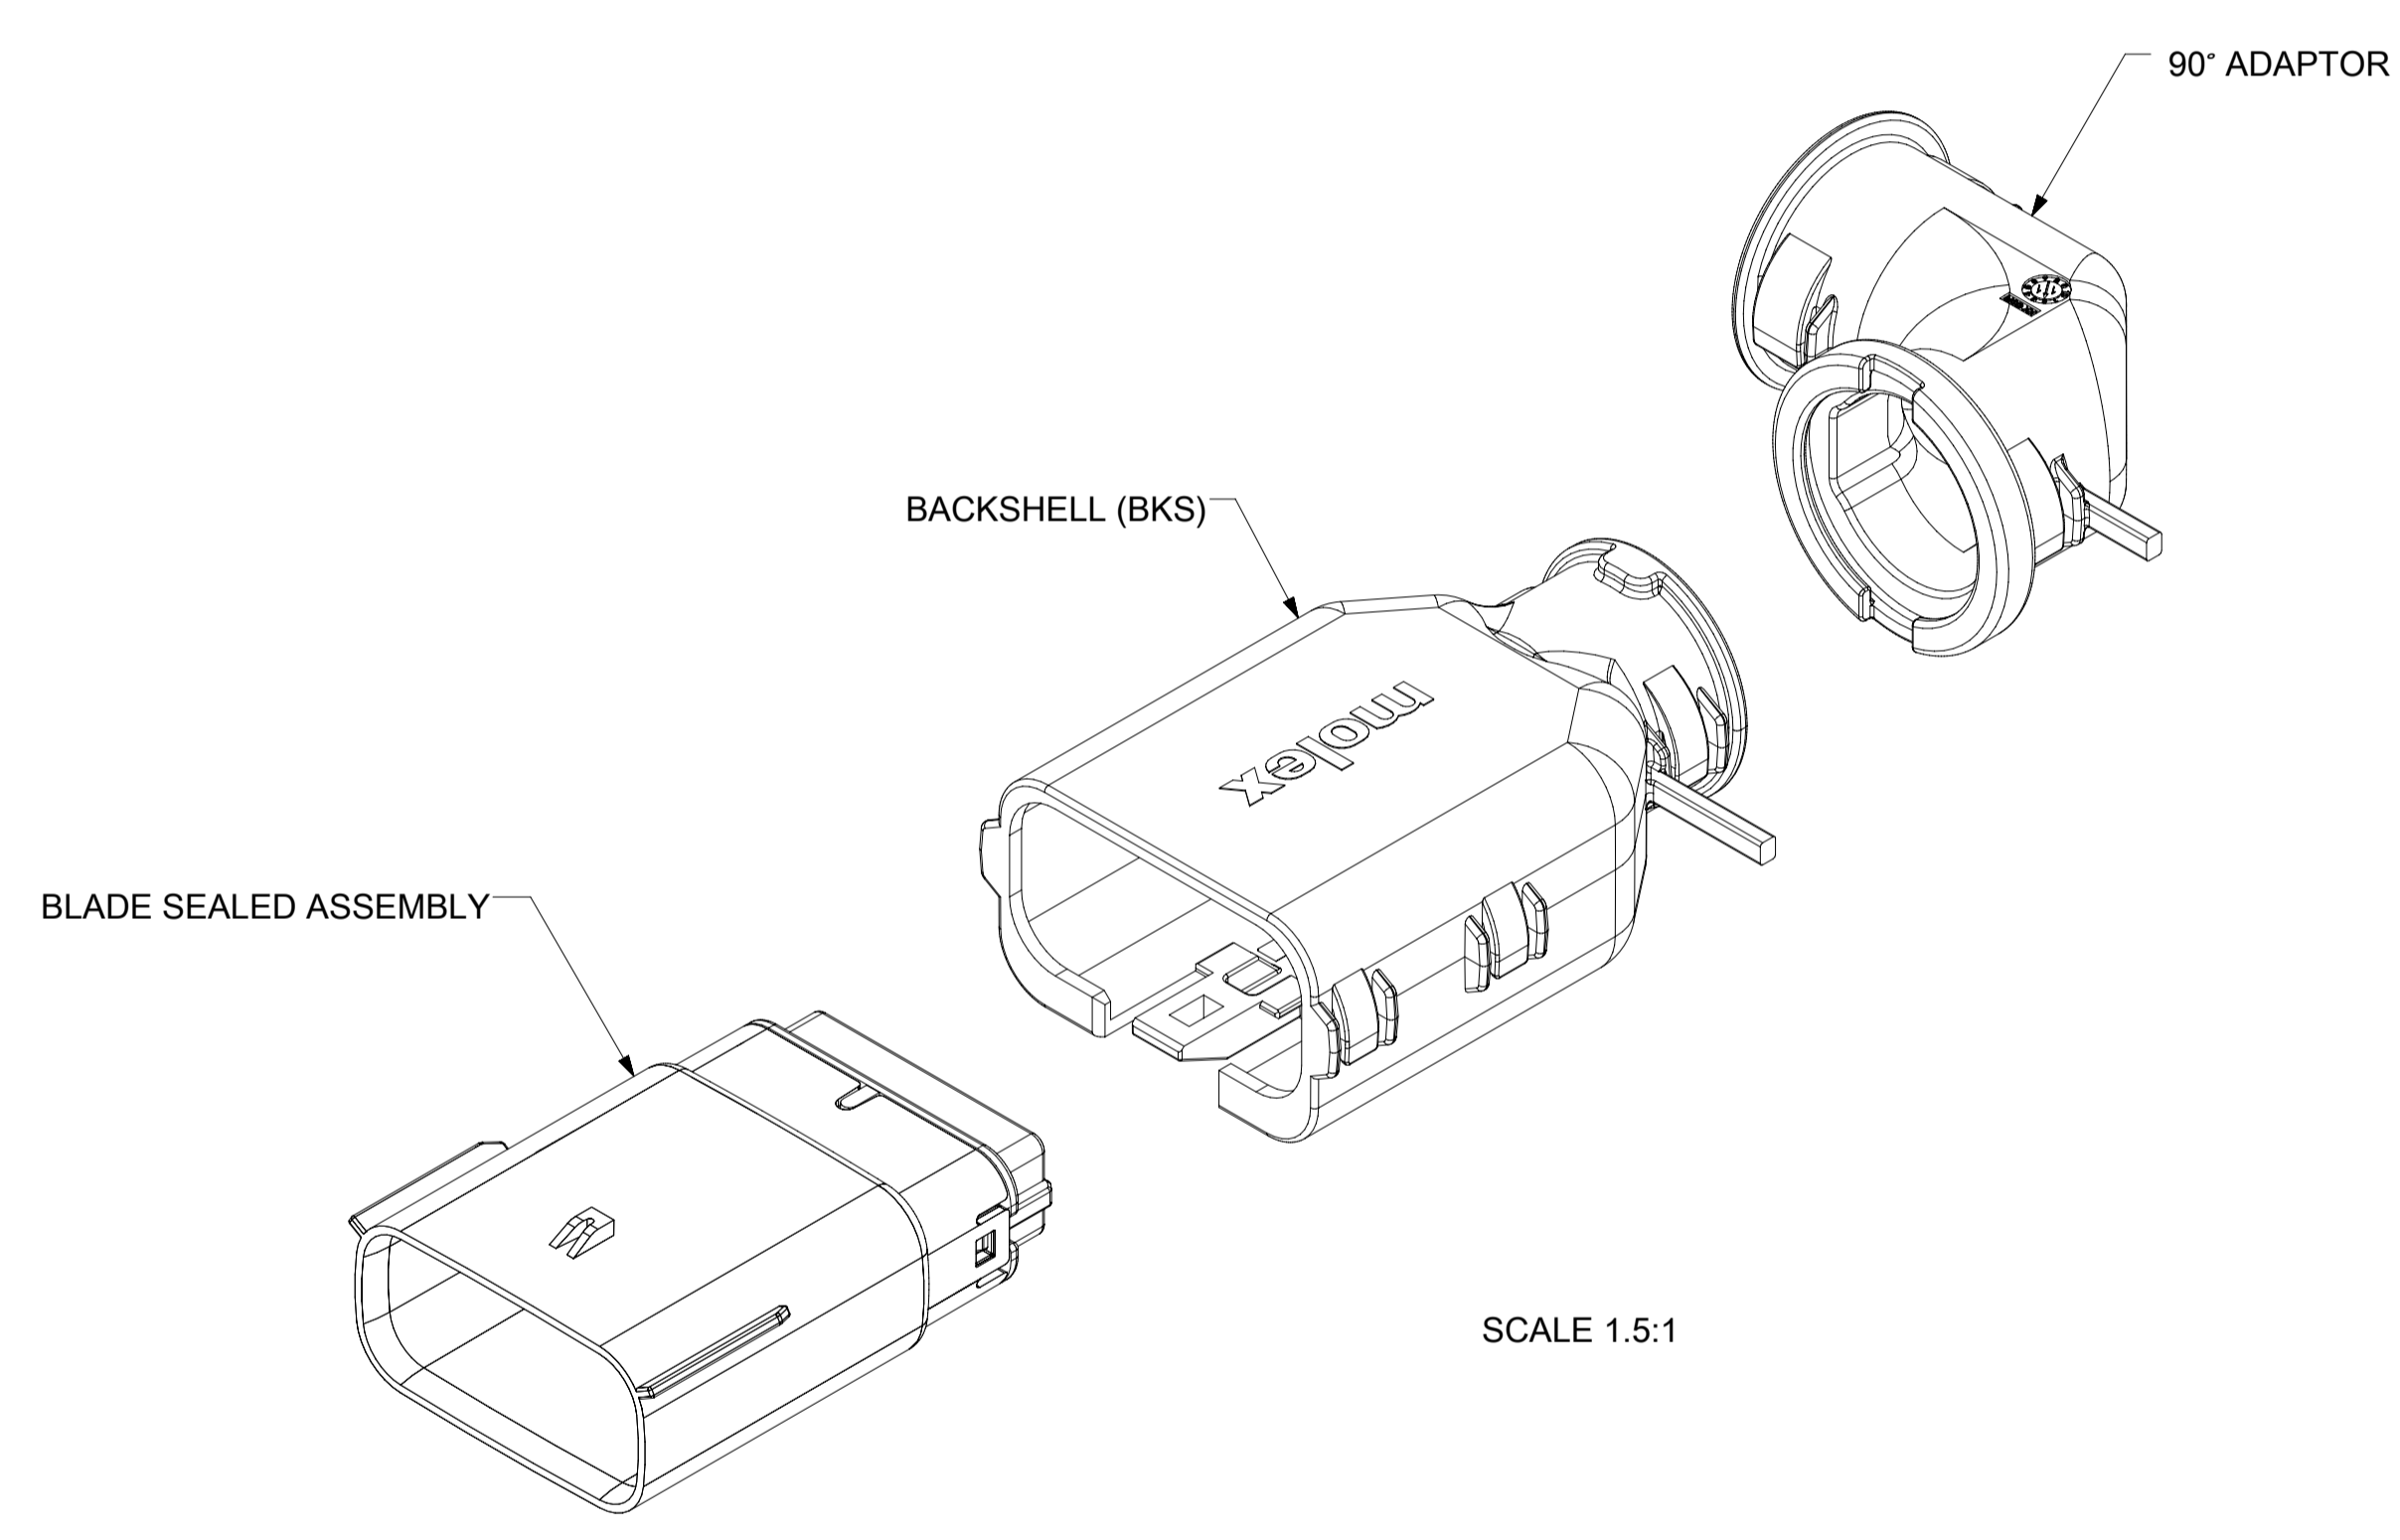

BACKSHELL FEATURES

- 1 - WITH RIBS
- 2 - WITHOUT RIBS
- 3 - 90° ADAPTOR

MX150 CIRCUIT SIZE 04, 06, 08, 12, 16, 20

SYMBOLS = 0 = 0 = 0 = 0 = 0 = 0 = 0 = 0 = 0	THIS DRAWING CONTAINS INFORMATION THAT IS PROPRIETARY TO MOLEX ELECTRONIC TECHNOLOGIES, LLC AND SHOULD NOT BE USED WITHOUT WRITTEN PERMISSION	DIMENSION UNITS mm	SCALE 1.5:1	CURRENT REV DESC: EC NO: 171650 DRWN: PMANJUNATHAC 2018/01/03 CHK'D: MVANSLAMBROU 2018/02/16 APPR: MVANSLAMBROU 2018/02/16	 MX150 BLADE DUAL ROW SEALED ASSEMBLY MAT SEAL		
	GENERAL TOLERANCES (UNLESS SPECIFIED) ANGULAR TOL ± 1.0° 4 PLACES ± 3 PLACES ± 2 PLACES ± 0.1 1 PLACE ± 0.2 0 PLACES ±	INITIAL REVISION: DRWN: APROFFITT 2014/04/28 APPR: VKOSHY 2014/05/14	DOCUMENT NUMBER SD-33482-0001	DOC TYPE PSD			
DRAFT WHERE APPLICABLE MUST REMAIN WITHIN DIMENSIONS	THIRD ANGLE PROJECTION	DRAWING A1-SIZE	SERIES 33482	MATERIAL NUMBER CUSTOMER GENERAL MARKET	SHEET NUMBER 7 OF 11		