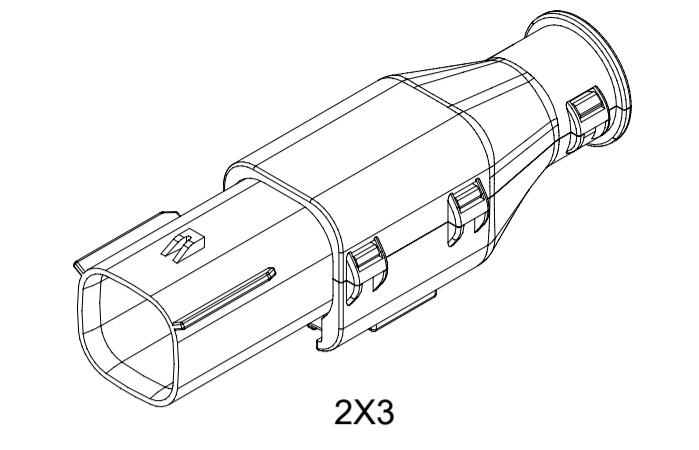

SHEET DESCRIPTION
BACKSHELL NOTES

BACKSHELL NOTES: VALID UNLESS OTHERWISE SPECIFIED

1. GENERAL:

a. APPLICATION SPECIFICATION SEE: AS-34951-001

- -DESIGNED TO MATE WITH BLADE SEALED ASSEMBLY SPECIFIED IN MOLEX DRAWING SD-33482-0001.
- -SYSTEM TO BE USED WITH WIRE WITHIN DIAMETER RANGE OF 1.2mm TO 2.69mm.
- -COMPONENTS ARE OPTIONAL AND MUST BE PURCHASED SEPERATELY.
- -DESIGN IS OWNED BY SCHLEMMER FOR SCHLEMMER BACKSHELL.
- -DESIGN IS OWNED BY MOLEX FOR MOLEX BACKSHELL.
- -90° ADAPTOR DESIGN IS OWNED BY MOLEX.
- -FOR ADDITIONAL INFORMATION SEE THE BACKSHELL COMPONENT DRAWING SD-34950-0001.