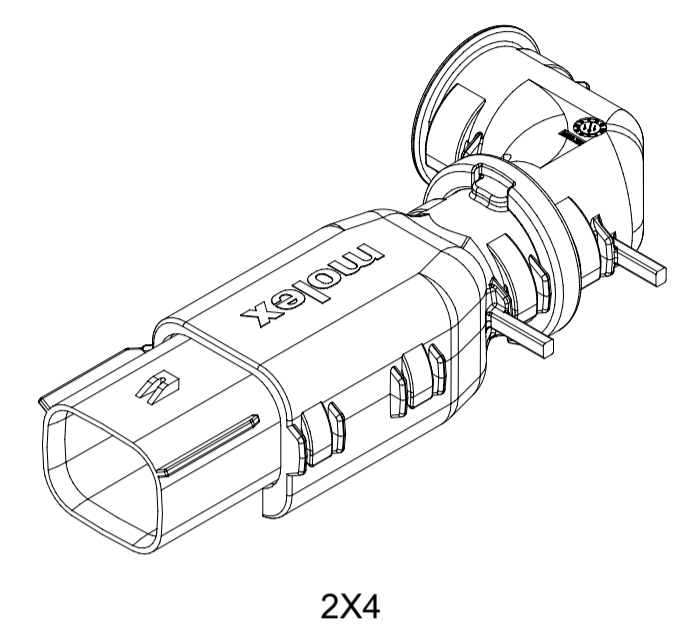

SHEET DESCRIPTION
BACKSHELL NOTES

BACKSHELL NOTES: VALID UNLESS OTHERWISE SPECIFIED

1. GENERAL:

a. APPLICATION SPECIFICATION SEE: AS-34951-001

- -DESIGNED TO MATE WITH BLADE SEALED ASSEMBLY SPECIFIED IN MOLEX DRAWING SD-33482-0001.
- -SYSTEM TO BE USED WITH WIRE WITHIN DIAMETER RANGE OF 1.2mm TO 2.69mm.
- -COMPONENTS ARE OPTIONAL AND MUST BE PURCHASED SEPERATELY.
- -DESIGN IS OWNED BY SCHLEMMER FOR SCHLEMMER BACKSHELL.
- -DESIGN IS OWNED BY MOLEX FOR MOLEX BACKSHELL.
- -90° ADAPTOR DESIGN IS OWNED BY MOLEX.
- -FOR ADDITIONAL INFORMATION SEE THE BACKSHELL COMPONENT DRAWING SD-34950-0001.