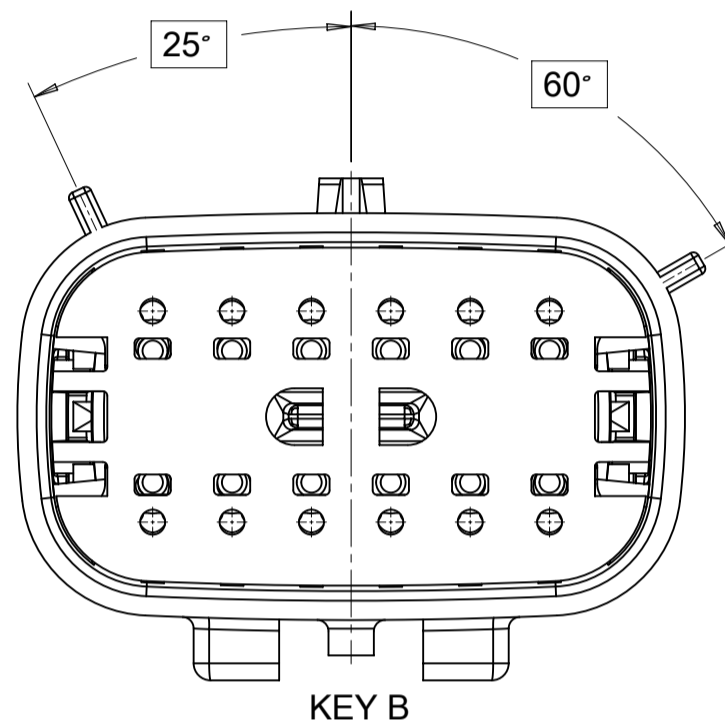

SHEET DESCRIPTION
CONFIGURATIONS

2X2 - STANDARD (STD)

2X2 - UL V0*

2X3 - STANDARD (STD)

2X3 - LENGTHENED

2X4 - STANDARD (STD)

2X6 - STANDARD (STD)

2X8 - STANDARD (STD)

2X10 - STANDARD (STD)

2X10 - UL V0*

UL V0 UNIQUE FEATURE
Partial1
SCALE 10:1

* MINOR GEOMETRY CHANGE THAN STANDARD CONFIGURATION.
SEE NOTE 2a FOR MORE INFORMATION

SYMBOLS	THIS DRAWING CONTAINS INFORMATION THAT IS PROPRIETARY TO MOLEX ELECTRONIC TECHNOLOGIES, LLC AND SHOULD NOT BE USED WITHOUT WRITTEN PERMISSION		CURRENT REV DESC:				
	DIMENSION UNITS	SCALE					
▽ = 0	mm	1.5:1	GENERAL TOLERANCES (UNLESS SPECIFIED)		INITIAL REVISION:		
▽ = 0	ANGULAR TOL ± 1.0°		4 PLACES ±		DRWN: APROFFITT 2014/04/28		
▽ = 0	3 PLACES ±		2 PLACES ± 0.1		APPR: VKOSHY 2014/05/14		
▽ = 0	1 PLACE ± 0.2		0 PLACES ±		DRAFT WHERE APPLICABLE MUST REMAIN WITHIN DIMENSIONS		
▽ = 0	THIRD ANGLE PROJECTION		DRAWING		SERIES		
▽ = 0	A1-SIZE		33482		MATERIAL NUMBER		
					CUSTOMER		SHEET NUMBER
					GENERAL MARKET		2 OF 11

SHEET DESCRIPTION
KEY CONFIGURATIONS CONT.

2X6

KEY A

KEY B

KEY C

KEY D

2X8

KEY A