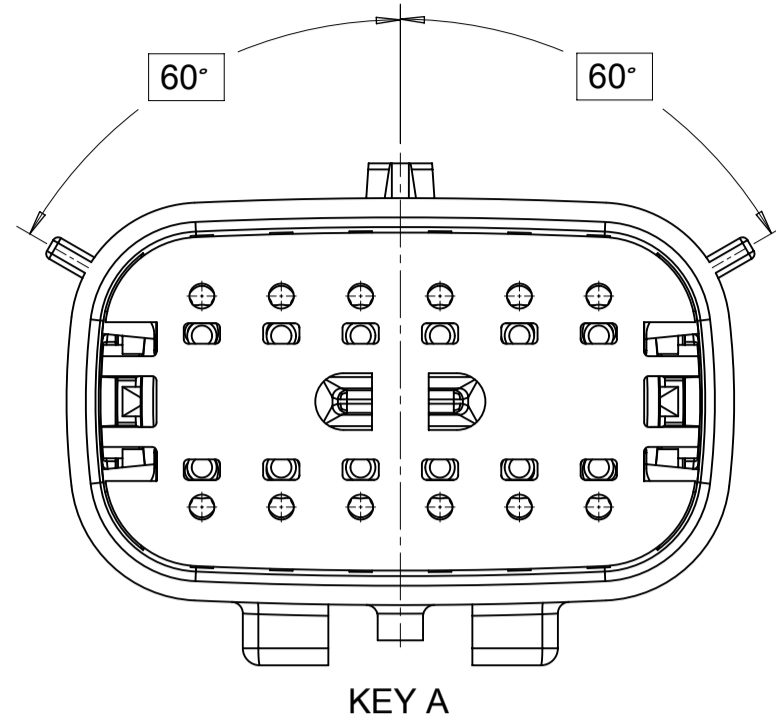

SHEET DESCRIPTION
CONFIGURATIONS

2X2 - STANDARD (STD)

2X2 - UL V0*

2X3 - STANDARD (STD)

2X3 - LENGTHENED

2X4 - STANDARD (STD)

2X6 - STANDARD (STD)

2X8 - STANDARD (STD)

2X10 - STANDARD (STD)

2X10 - UL V0*

UL V0 UNIQUE FEATURE
Partial1
SCALE 10:1

* MINOR GEOMETRY CHANGE THAN STANDARD CONFIGURATION.
SEE NOTE 2a FOR MORE INFORMATION

SYMBOLS	THIS DRAWING CONTAINS INFORMATION THAT IS PROPRIETARY TO MOLEX ELECTRONIC TECHNOLOGIES, LLC AND SHOULD NOT BE USED WITHOUT WRITTEN PERMISSION		CURRENT REV DESC:				
	DIMENSION UNITS	SCALE					
▽ = 0	mm	1.5:1	GENERAL TOLERANCES (UNLESS SPECIFIED)		INITIAL REVISION:		
▽ = 0	ANGULAR TOL ± 1.0°		4 PLACES ±		DRWN: APROFFITT 2014/04/28		
▽ = 0	3 PLACES ±		2 PLACES ± 0.1		APPR: VKOSHY 2014/05/14		
▽ = 0	1 PLACE ± 0.2		0 PLACES ±		DRAFT WHERE APPLICABLE MUST REMAIN WITHIN DIMENSIONS		
▽ = 0	THIRD ANGLE PROJECTION		DRAWING		SERIES		
▽ = 0	A1-SIZE		33482		MATERIAL NUMBER		
					CUSTOMER		SHEET NUMBER
					GENERAL MARKET		2 OF 11

SHEET DESCRIPTION
KEY CONFIGURATIONS CONT.

2X6

KEY A

KEY B

KEY C

KEY D

2X8

KEY A