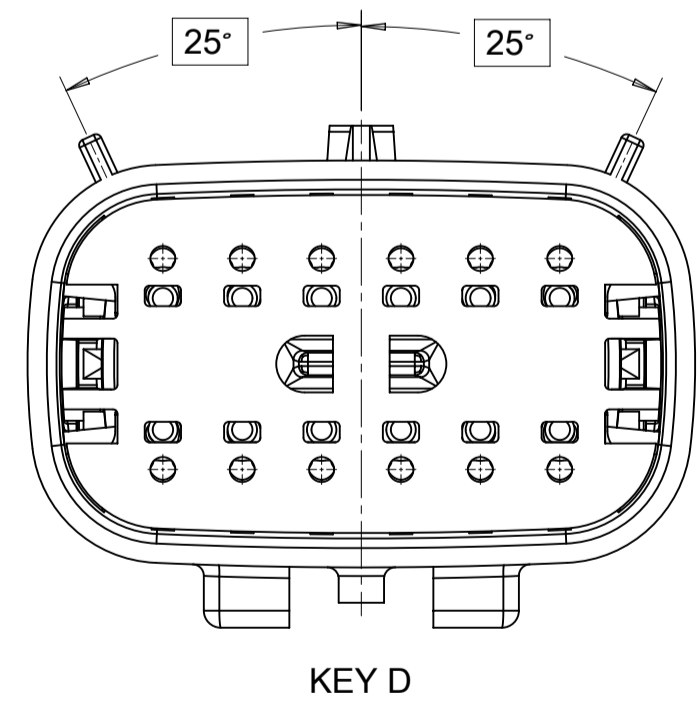

SHEET DESCRIPTION
CONFIGURATIONS

2X2 - STANDARD (STD)

2X2 - UL V0*

2X3 - STANDARD (STD)

2X3 - LENGTHENED

2X4 - STANDARD (STD)

2X6 - STANDARD (STD)

2X8 - STANDARD (STD)

2X10 - STANDARD (STD)

2X10 - UL V0*

UL V0 UNIQUE FEATURE
Partial1
SCALE 10:1

* MINOR GEOMETRY CHANGE THAN STANDARD CONFIGURATION.
SEE NOTE 2a FOR MORE INFORMATION

SYMBOLS	THIS DRAWING CONTAINS INFORMATION THAT IS PROPRIETARY TO MOLEX ELECTRONIC TECHNOLOGIES, LLC AND SHOULD NOT BE USED WITHOUT WRITTEN PERMISSION		CURRENT REV DESC:				
	DIMENSION UNITS	SCALE					
▽ = 0	mm	1.5:1	GENERAL TOLERANCES (UNLESS SPECIFIED)		INITIAL REVISION:		
▽ = 0	ANGULAR TOL ± 1.0°		4 PLACES ±		DRWN: APROFFITT 2014/04/28		
▽ = 0	3 PLACES ±		2 PLACES ± 0.1		APPR: VKOSHY 2014/05/14		
▽ = 0	1 PLACE ± 0.2		0 PLACES ±		DRAFT WHERE APPLICABLE MUST REMAIN WITHIN DIMENSIONS		
▽ = 0	THIRD ANGLE PROJECTION		DRAWING		SERIES		
▽ = 0	A1-SIZE		33482		MATERIAL NUMBER		
					CUSTOMER		SHEET NUMBER
					GENERAL MARKET		2 OF 11

SHEET DESCRIPTION
KEY CONFIGURATIONS CONT.

2X6

KEY A

KEY B

KEY C

KEY D

2X8

KEY A

KEY B

KEY C

KEY D

2X10

KEY A

KEY B

KEY C

KEY D