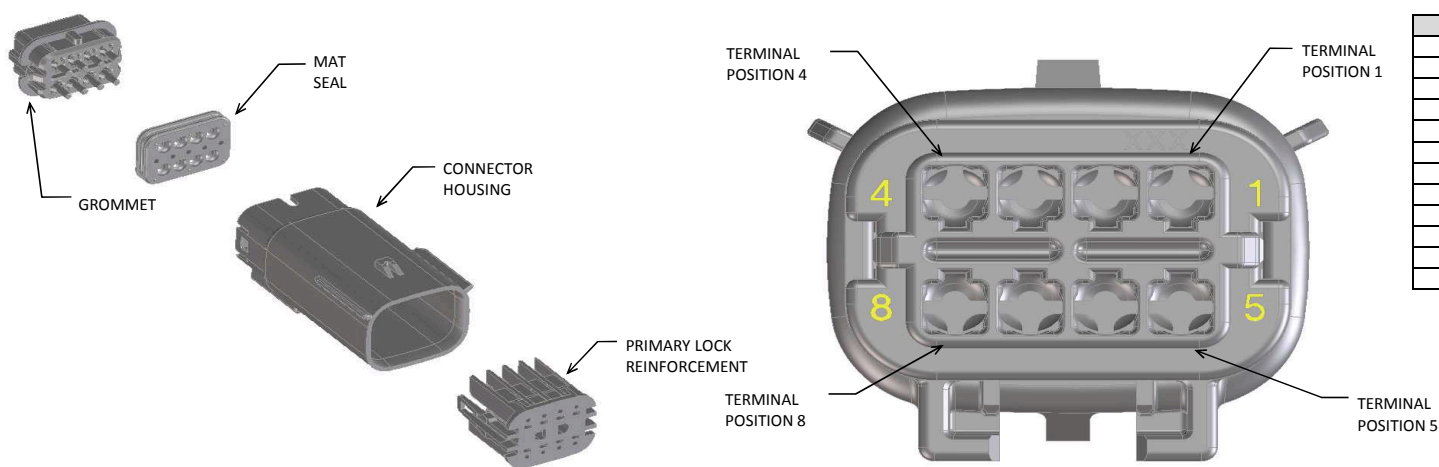

MX150 2X4 BLADE SEALED ASSEMBLY MAT SEAL
BOM AND PIN OUT SHEET

ABBREVIATION	DESCRIPTION	COLOR	MATERIAL
A-BLK	HOUSING, KEYING OPTION A	BLACK	SPS/NYLON GF20
B-LG	HOUSING, KEYING OPTION B	LIGHT GRAY	SPS/NYLON GF20
C-BR	HOUSING, KEYING OPTION C	BROWN	SPS/NYLON GF20
D-GR	HOUSING, KEYING OPTION D	GREEN	SPS/NYLON GF20
C-DG	HOUSING, KEYING OPTION C	DARK GRAY	SPS/NYLON GF20
D-SG	HOUSING, KEYING OPTION D	STONE GRAY	SPS/NYLON GF20
A-YW	HOUSING, KEYING OPTION A	YELLOW	SPS/NYLON GF20
GCP	GROMMET CAP (PLUGGED)	BLACK	SPS/NYLON GF20
GCO	GROMMET CAP (OPEN)	BLACK	SPS/NYLON GF20
PLR	PLR	NATURAL	SPS/NYLON GF20
M-R	MAT SEAL	RUST RED	INHERENTLY LUBRICATED SILICONE
M-B	MAT SEAL	ROYAL BLUE	INHERENTLY LUBRICATED SILICONE

FOR ADDITIONAL INFORMATION SEE SD-33482-0001