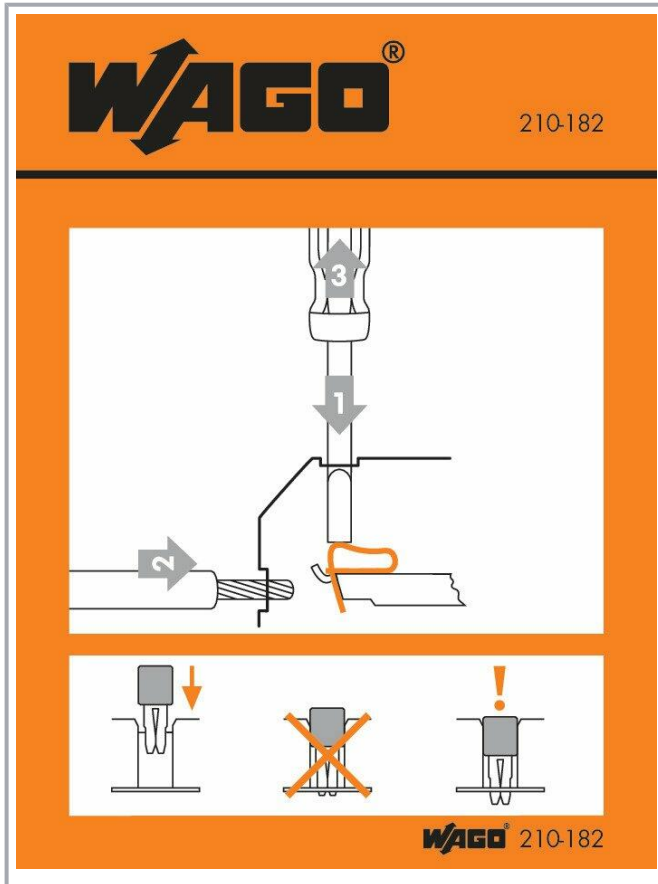

## Data sheet | Item number: 210-182

Stickers for operating instructions; for side-entry rail-mounted terminal blocks; 279 to 284 Series

[www.wago.com/210-182](http://www.wago.com/210-182)