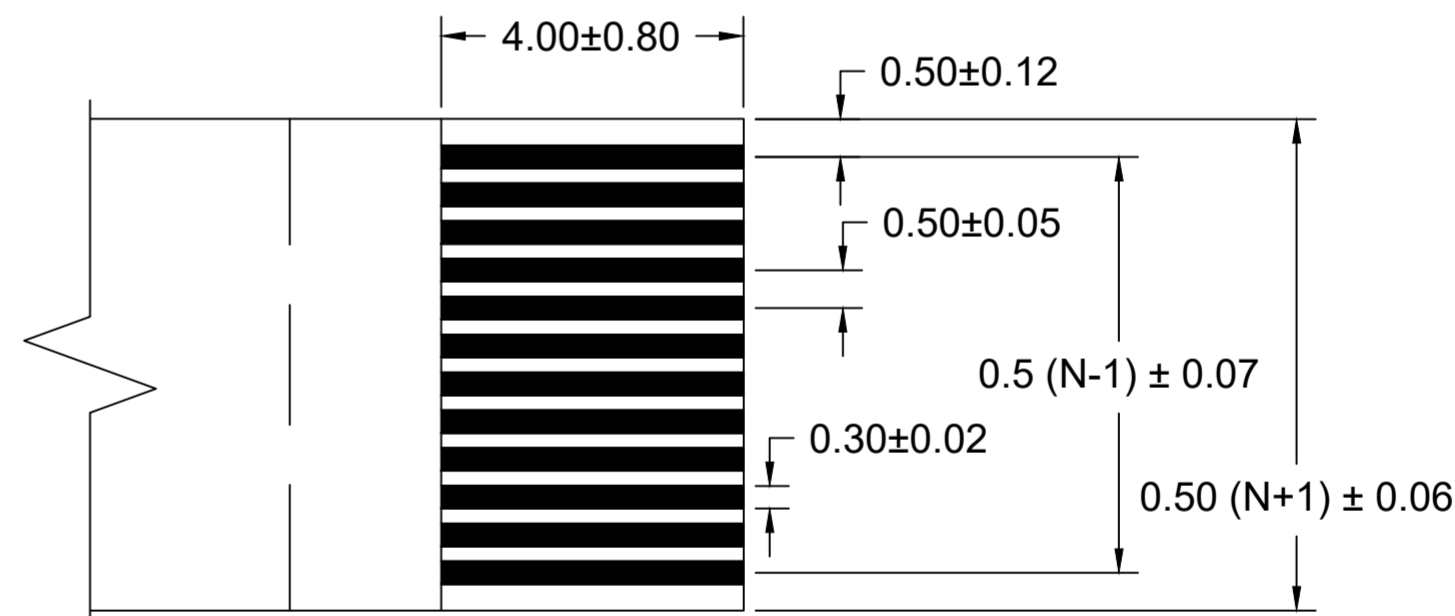

END TAIL DETAIL
SCALE 10:1

NOTES:

1. NO PRINTING ON JUMPER CABLE UNLESS OTHERWISE SPECIFIED. IF PRINTING IS REQUIRED, THEN IT WOULD BE CONSIDERED A SPECIAL JUMPER CABLE.

THIS DRAWING CONTAINS INFORMATION THAT IS PROPRIETARY TO MOLEX ELECTRONIC TECHNOLOGIES, LLC AND SHOULD NOT BE USED WITHOUT WRITTEN PERMISSION

DIMENSION UNITS		SCALE		CURRENT REV DESC: DRAWING CORRECTION													
MM		NA															
GENERAL TOLERANCES (UNLESS SPECIFIED)						EC NO: 728054		0.50MM CENTER FLAT FLEX CABLE (FFC) (EXTRA FLEXIBLE, 105°C, SN PLATED) SALES DRAWING									
		mm	INCH														
4 PLACES	±----	±----					DRWN: DIEGOG7		2022/11/10								
3 PLACES	±----	±----					CHK'D: JSMITH11		2022/11/14								
2 PLACES	±----	±----					APPR: JSMITH11		2022/11/14								
1 PLACE	±----	±----					INITIAL REVISION:										
0 PLACES	±----	±----					DRWN: JLWOLFSB		2011/10/27								
ANGULAR TOL ± 0.5 °						APPR: SFULTON		2011/11/03									
DRAFT WHERE APPLICABLE MUST REMAIN WITHIN DIMENSIONS				THIRD ANGLE PROJECTION		DRAWING		SERIES		DOCUMENT NUMBER		DOC TYPE		DOC PART		REVISION	
				C-SIZE		15166		SEE CHART		GENERAL MARKET		SD-15166-001		PSD		001 B	
DOCUMENT STATUS				P1		RELEASE DATE		2022/11/14 14:34:44		MATERIAL NUMBER		CUSTOMER		SHEET NUMBER			
										2 OF 2