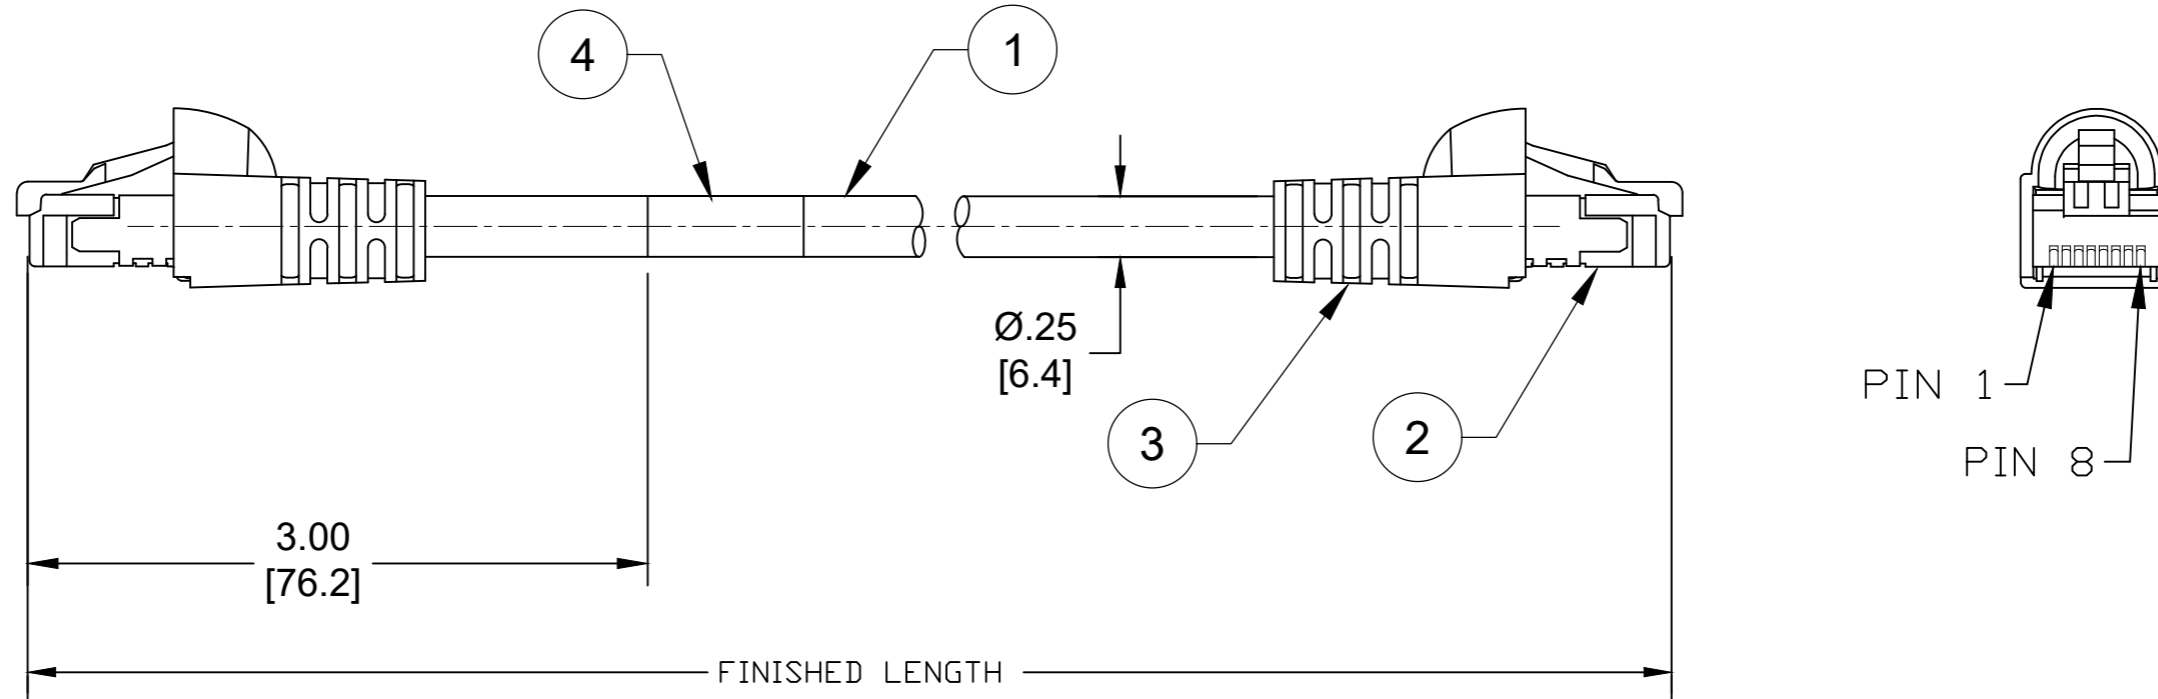

PART NO.	ENGINEERING NO.	FINISHED LENGTH
1201080009	E66A06002M005	0.5M [1FT 8IN]
1201080008	E66A06002M010	1.0M [3FT 3IN]
1201080007	E66A06002M020	2.0M [6FT 7IN]
1201080004	E66A06002M050	5.0M [16FT 5IN]
1300480034	E66A06002M100	10.0M [32FT 10IN]

PART NUMBER LEGEND

E66A06002M010

FINISHED LENGTH:
M005= 0.5 METER
M010= 1.0 METER
M100= 10.0 METERS

CABLE LENGTH TOLERANCES	
>.3M [1FT]:	+19mm-0 [+ .75in-0]
.3 - .9M [1 - 3FT]:	+44.5mm-0 [+1.75in-0]
.9 - 1.8M [3 - 6FT]:	+55.6mm-0 [+2.19in-0]
1.8 - 3.7M [6 - 12FT]:	+88.9mm-0 [+3.50in-0]
3.7 - 7.3M [12 - 24FT]:	+165.1mm-0 [+6.50in-0]
7.3-14.6M [24 - 48FT]:	+317.5mm-0 [+12.50in-0]
14.6 - 30.5M [48-100FT]:	+622.3mm-0 [+24.50in-0]
OVER 30M [100FT]:	+2% OF FINISHED LENGTH

NOTES:

- MATERIAL: AS NOTED
- FINISH: AS NOTED
- ELECTRICAL:
VOLTAGE: 125V DC
CURRENT: 1.5A
- ALL DIMS ARE FOR REFERENCE UNLESS TOLERANCED OR NOTED OTHERWISE

ITEM	DESCRIPTION	MATERIAL	FINISH
4	WRAP LABEL	VINYL	BLACK/WHITE
3	RJ45 BOOT (HOODED)	PVC	BLACK
2	RJ45 PLUG	PC/CU ALLOY	CLEAR/GOLD PLATED CONTACTS
1	CABLE, 2 PAIR, 24AWG	PVC JACKET	TEAL

(A1)

FUNCTIONAL SYMBOLS		THIS DRAWING CONTAINS INFORMATION THAT IS PROPRIETARY TO MOLEX ELECTRONIC TECHNOLOGIES, LLC AND SHOULD NOT BE USED WITHOUT WRITTEN PERMISSION		CURRENT REV DESC: LABEL COLOR WAS YELLOW	
$F_A=0$	DIMENSION UNITS	SCALE			
$F_C=0$	INCH/MM	1:1			
$F_P=0$	GENERAL TOLERANCES (UNLESS SPECIFIED)				
		mm	INCH		
	4 PLACES	±----	±----		
	3 PLACES	±----	±----		
	2 PLACES	±----	±----		
	1 PLACE	±----	±----		
	0 PLACES	±----	±----		
	ANGULAR TOL ± ---- °				
DRAFT WHERE APPLICABLE MUST REMAIN WITHIN DIMENSIONS		THIRD ANGLE PROJECTION	DRAWING	SERIES	
			B-SIZE	120108	
		EC NO: 694191		2022/02/01	
		DRWN: RSTONE		2022/02/02	
		CHK'D: CCHRSTKA		2022/02/04	
		APPR: BWOODMAN		2020/08/17	
		APPR: BWOODMAN		2020/08/27	
		INITIAL REVISION:			
		DRWN: RSTONE		2020/08/17	
		APPR: BWOODMAN		2020/08/27	
		DOCUMENT NUMBER		DOC TYPE/DOC PART/REVISION	
		1201080004		PSD 000 A1	
		MATERIAL NUMBER		CUSTOMER	