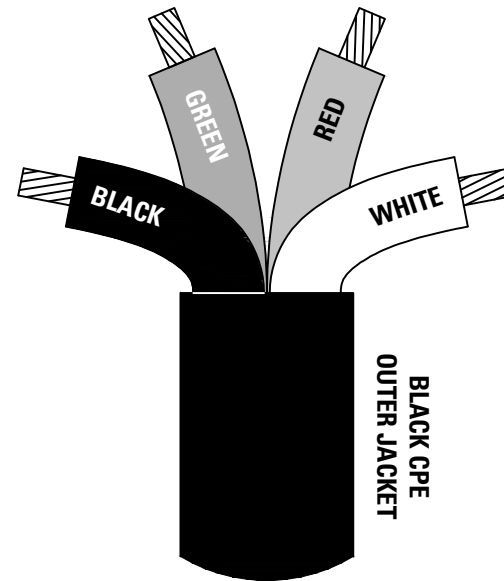

4-CONDUCTOR CABLE

x4 STRANDED CONDUCTORS WITH EPDM INSULATION

PART NUMBER	NUMBER OF CONDUCTORS	CONDUCTOR INSULATION COLORS	CABLE OVERALL DIAMETER AND CURRENT RATING BY WIRE SIZE				
			10 AWG	12 AWG	14 AWG	16 AWG	18 AWG
SOOW02	2	Black & White	0.620" – 30 A	0.570" – 25 A	0.510" – 18 A	0.370" – 13 A	0.345" – 10 A
SOOW03	3	Black, White, & Green	0.660" – 30 A	0.595" – 25 A	0.535" – 18 A	0.390" – 13 A	0.365" – 10 A
SOOW04	4	Black, White, Green, & Red	0.715" – 25 A	0.650" – 20 A	0.575" – 15 A	0.420" – 10 A	0.390" – 7 A

SOOW 600V Portable Cord 2, 3, or 4 Conductor Data Sheet

Remington Industries is proud to offer our Custom Wire Services

Our exclusive inventory of in-stock wire and ability to procure wire of all kinds makes us the perfect partner for wire purchasing and custom wire services. We are proud to provide essential, high quality wire for engineering projects, educational science projects, coil winding, and electronics applications.

Some of our many wire services include the following:

- Wire Re-Packaging
- Bifilar & Trifilar Windings
- Wire Processing
- Coil Winding
- Wire Procurement Services

If you have any questions or need any information about our Wire Services, feel free to contact us! It only takes one call to get experienced assistance.

Contact us by phone:
(815) 385-1987

Contact us by email:
sales@remingtonindustries.com

4/8/22 | -1 | Added approvals | AG

DATE | ISS. | REVISION | BY

Drawn by: AG 5/24/21
Drawing rev.: -1

Remington Industries

3521 N. Chapel Hill Rd
Johnsburg, IL 60051 USA
remingtonindustries.com