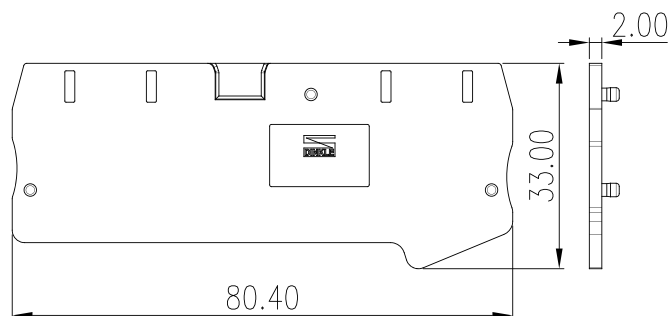

DP4C-TR

DIN Rail Terminal Blocks > Accessories

Specification

Product description	END COVER
Color	GREY(default)
Material	PA66
Inflammability class	UL94-V0
Compatible products	DP4-TR
Package	50 pcs / box