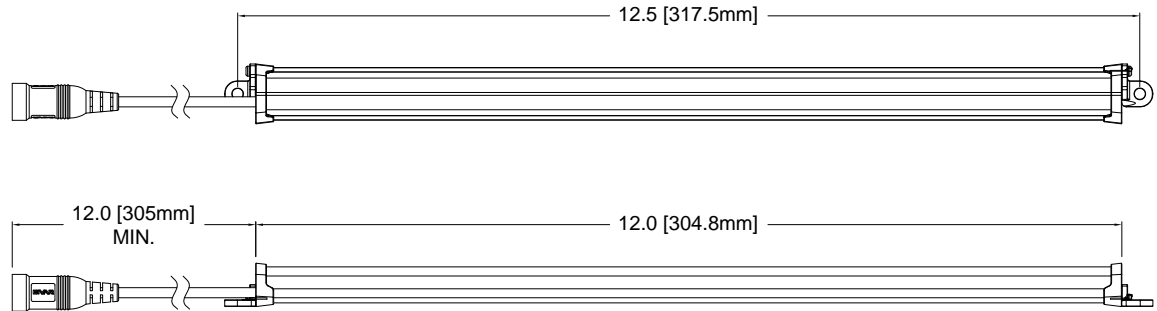

REV.	DESCRIPTION	DATE	APPROVED
A	Engineering Release	06/11/18	G.O.

#6 TAPPING SCREWS (2X) INCLUDED

NOTES

1. Power Input: 24VDC, Constant Voltage
2. Power Consumption: 2.0 Watts
3. White Color Temperature: 3000K Warm White
4. Output Projection: 120° FWHM
5. Luminous Output: 180 Lumens
6. Housing Color: Black
7. Operating Temperature: 0C ~ +40C
8. For Use in Dry Locations Only

Mating Connector:
5.5 x 2.1 x 11mm DC Plug

STANDARD TOLERANCE (UNLESS OTHERWISE SPECIFIED)		 4 THOMAS, IRVINE, CA. 92618 TEL: (949) 951-8808 FAX: (949) 951-3974	
DECIMALS	ANGULAR		
.X ± .1 .XX ± .02 .XXX ± .010	X° ± 1°		
DESIGNED: K. BARON	DATE: 06/11/18	TITLE: BP3100 SERIES LIGHT, SURFACE MOUNT, WARM WHITE	
REVISD: N/A	DATE: N/A	PART NO: BP3100-W-S	REVISION: A
CHECKED: TD. NGUYEN	DATE: 06/11/18	CAGE CODE: 32559	SCALE: NONE SHEET # 1 OF 1
CAD GENERATED DOCUMENT. DO NOT MEASURE DRAWING			