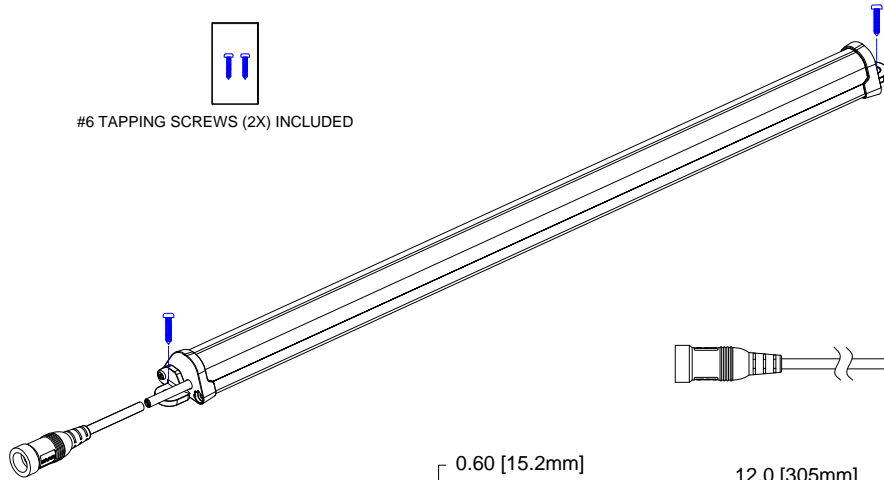

REV.	DESCRIPTION	DATE	APPROVED
A	Engineering Release	06/11/18	G.O.

#6 TAPPING SCREWS (2X) INCLUDED

NOTES

1. Power Input: 24VDC, Constant Voltage
2. Power Consumption: 2.0 Watts
3. White Color Temperature: 3000K Warm White
4. Output Projection: 120° FWHM
5. Luminous Output: 180 Lumens
6. Housing Color: Black
7. Operating Temperature: 0C ~ +40C
8. For Use in Dry Locations Only

Mating Connector:
5.5 x 2.1 x 11mm DC Plug

STANDARD TOLERANCE (UNLESS OTHERWISE SPECIFIED)		 4 THOMAS, IRVINE, CA. 92618 TEL: (949) 951-8808 FAX: (949) 951-3974	
DECIMALS	ANGULAR		
.X ± .1 .XX ± .02 .XXX ± .010	X° ± 1°		
DESIGNED: K. BARON	DATE: 06/11/18	TITLE: BP3100 SERIES LIGHT, SURFACE MOUNT, WARM WHITE	
REVISD: N/A	DATE: N/A	PART NO: BP3100-W-S	REVISION: A
CHECKED: TD. NGUYEN	DATE: 06/11/18	CAGE CODE: 32559	SCALE: NONE SHEET # 1 OF 1
CAD GENERATED DOCUMENT. DO NOT MEASURE DRAWING			