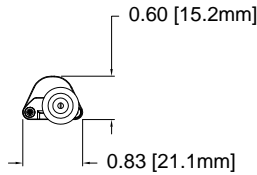

REV.	DESCRIPTION	DATE	APPROVED
A	Engineering Release	06/11/18	G.O.

#6 TAPPING SCREWS (2X) INCLUDED

NOTES

1. Power Input: 24VDC, Constant Voltage
2. Power Consumption: 2.0 Watts
3. White Color Temperature: 3000K Warm White
4. Output Projection: 120° FWHM
5. Luminous Output: 180 Lumens
6. Housing Color: Black
7. Operating Temperature: 0C ~ +40C
8. For Use in Dry Locations Only

Mating Connector:
5.5 x 2.1 x 11mm DC Plug

STANDARD TOLERANCE (UNLESS OTHERWISE SPECIFIED)		 4 THOMAS, IRVINE, CA. 92618 TEL: (949) 951-8808 FAX: (949) 951-3974	
DECIMALS	ANGULAR		
.X ± .1 .XX ± .02 .XXX ± .010	X° ± 1°		
DESIGNED: K. BARON	DATE: 06/11/18	TITLE: BP3100 SERIES LIGHT, SURFACE MOUNT, WARM WHITE	
REVISD: N/A	DATE: N/A	PART NO: BP3100-W-S	REVISION: A
CHECKED: TD. NGUYEN	DATE: 06/11/18	CAGE CODE: 32559	SCALE: NONE SHEET # 1 OF 1
CAD GENERATED DOCUMENT. DO NOT MEASURE DRAWING			