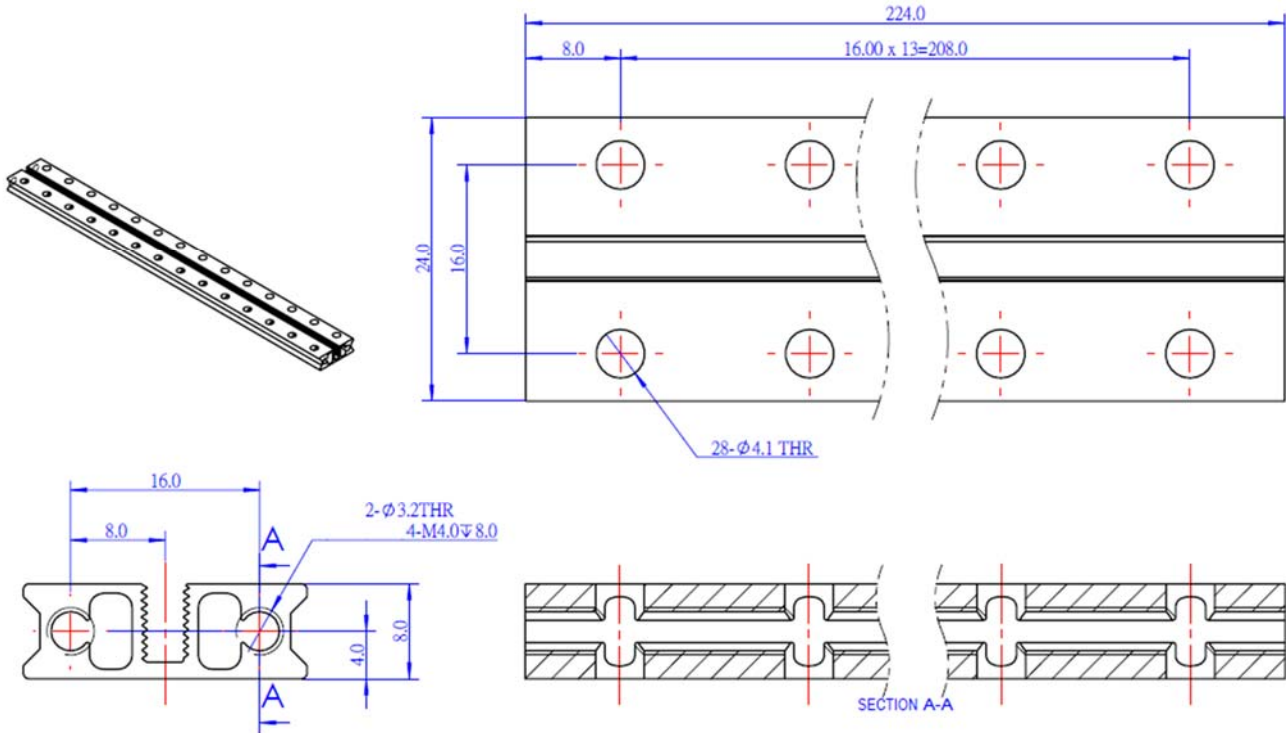

### What Is Slide Beam0824-224?

Slide Beam0824-224 is a frequently-used mechanical part of Makeblock platform, and also compatibles with most Makeblock mechanical components. There are various mounting holes and a threaded slot on the plane of this beam which allow you to assemble on other structures easily.

### Features

- ? Made from heavy-duty 6061 aluminum extrusion
- ? With holes on 16mm increments, and M4 threaded holes on both ends
- ? Cross-section area 8x24mm, length 224mm
- ? High wear resistance and high intensity
- ? Strong rigidity

# Size Charts

## Specifications

SKU	60052
Product Name	Slide Beam0824-224-Blue (Pair)
Length	224mm
Cross-section Area	8 x 24mm
Gross Weight	98g (3.46oz)
Package Content (Quantity x Part Name)	2x Slide Beam0824-224