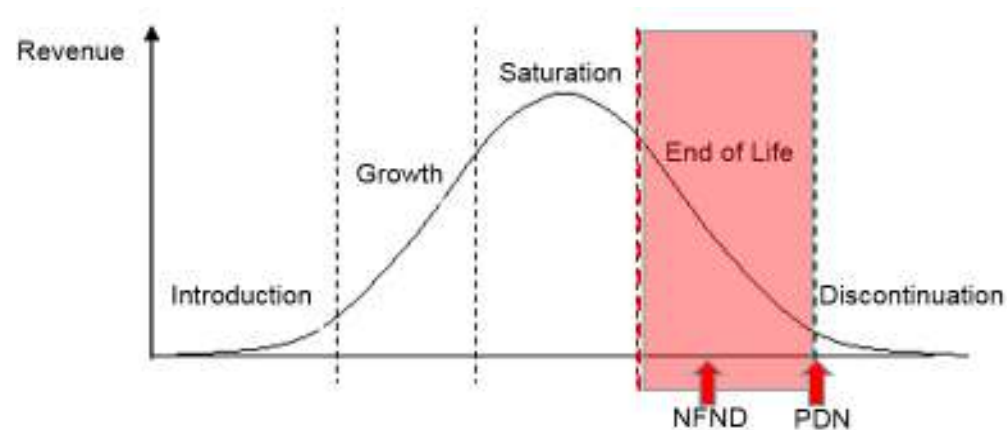

Light is OSRAM

Not For New Designs OS-NFND-2018-003

15-Mar-2018

Expected discontinuation date: 1-5 Years

New generation OSCONIQ P 2226 devices with better performance are now available. Streamline the product family by replacing the old generation DURIS P 5 devices with the OSCONIQ P 2226 devices.

Reason:

OSRAM OS Expectations:

Please use our recommended replacement for new designs. If they may not fit, please contact your local sales office for other solutions. Additionally we ask you to switch for running project as soon as possible to the proposed replacement. Anyway please check your demand and feedback your requested lifetime of these products.

Please direct your feedback to your local Sales office.