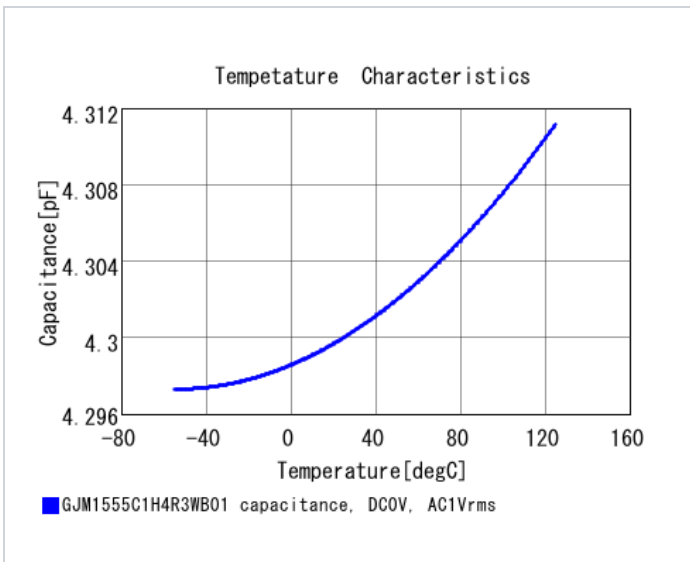

⚠ Attention

1.This datasheet is downloaded from the website of Murata Manufacturing Co., Ltd. Therefore, it's specifications are subject to change or our products in it may be discontinued without advance notice. Please check with our sales representatives or product engineers before ordering.

2.This datasheet has only typical specifications because there is no space for detailed specifications. Therefore, please review our product specifications or consult the approval sheet for product specifications before ordering.