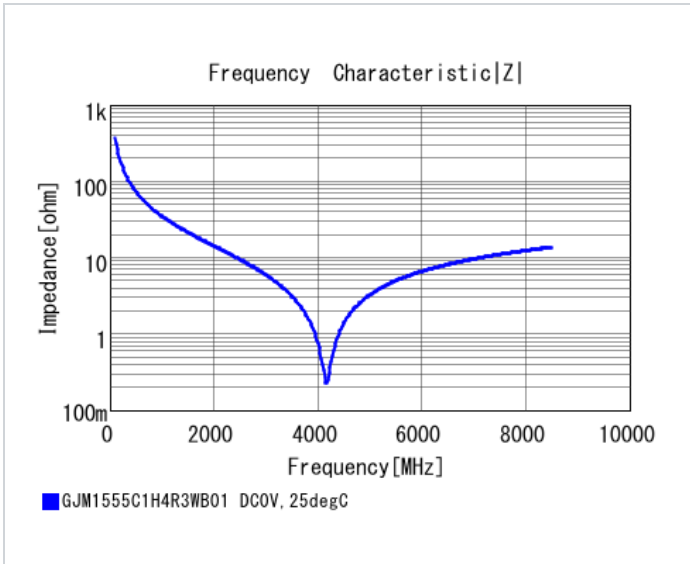

⚠ Attention

1.This datasheet is downloaded from the website of Murata Manufacturing Co., Ltd. Therefore, it's specifications are subject to change or our products in it may be discontinued without advance notice. Please check with our sales representatives or product engineers before ordering.

2.This datasheet has only typical specifications because there is no space for detailed specifications. Therefore, please review our product specifications or consult the approval sheet for product specifications before ordering.