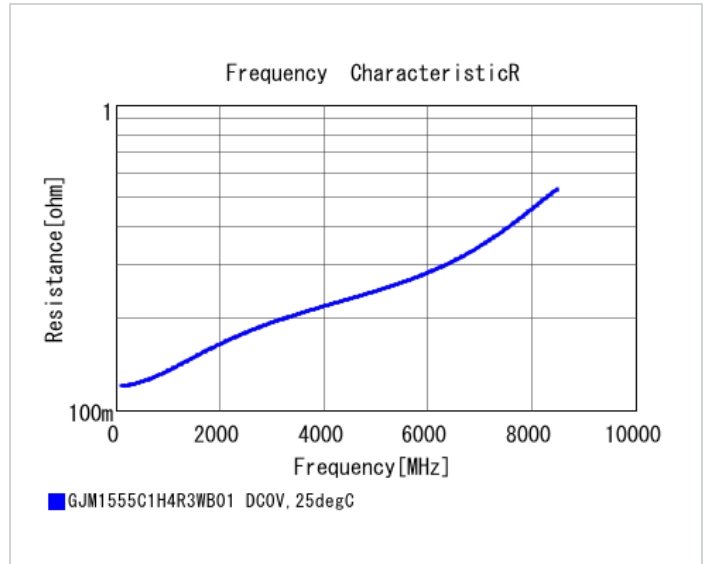

⚠ Attention

1.This datasheet is downloaded from the website of Murata Manufacturing Co., Ltd. Therefore, it's specifications are subject to change or our products in it may be discontinued without advance notice. Please check with our sales representatives or product engineers before ordering.

2.This datasheet has only typical specifications because there is no space for detailed specifications. Therefore, please review our product specifications or consult the approval sheet for product specifications before ordering.