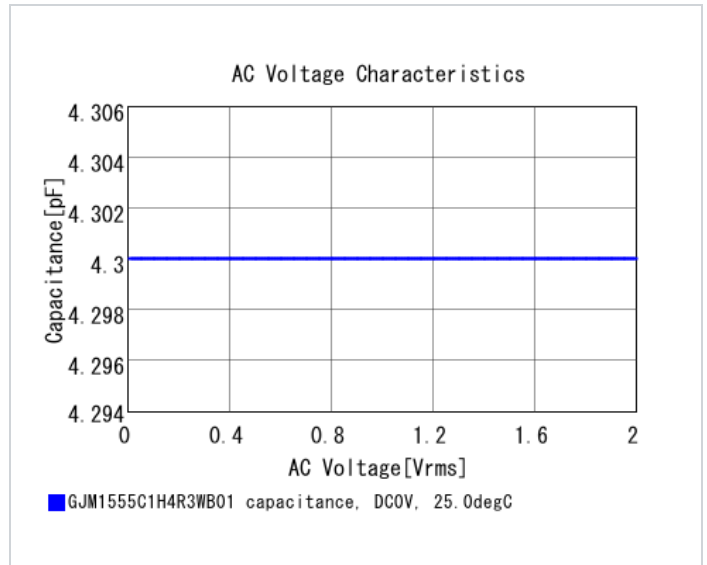

⚠ Attention

1.This datasheet is downloaded from the website of Murata Manufacturing Co., Ltd. Therefore, it's specifications are subject to change or our products in it may be discontinued without advance notice. Please check with our sales representatives or product engineers before ordering.

2.This datasheet has only typical specifications because there is no space for detailed specifications. Therefore, please review our product specifications or consult the approval sheet for product specifications before ordering.