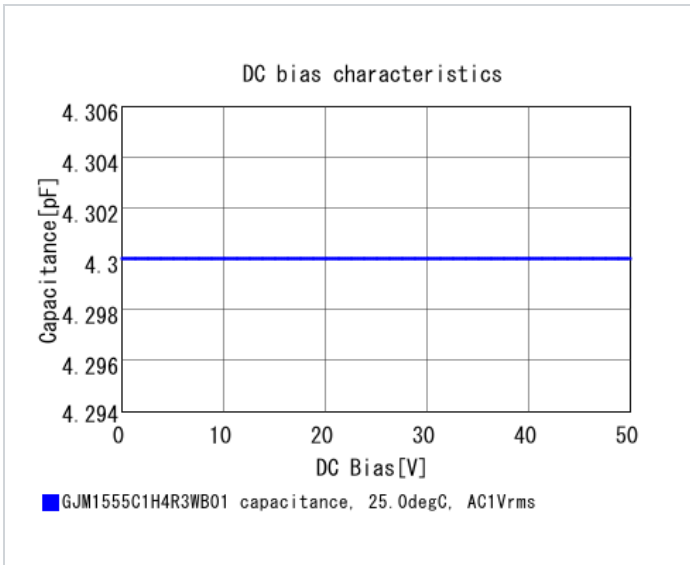

⚠ Attention

1.This datasheet is downloaded from the website of Murata Manufacturing Co., Ltd. Therefore, it's specifications are subject to change or our products in it may be discontinued without advance notice. Please check with our sales representatives or product engineers before ordering.

2.This datasheet has only typical specifications because there is no space for detailed specifications. Therefore, please review our product specifications or consult the approval sheet for product specifications before ordering.