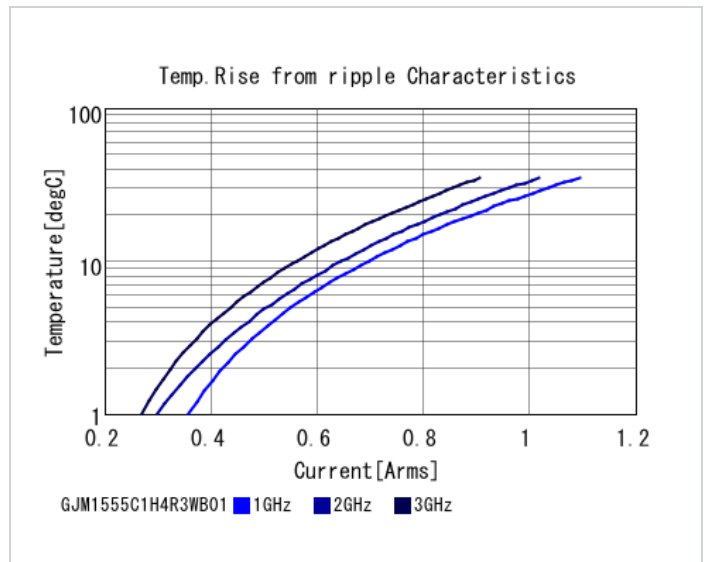

⚠ Attention

1.This datasheet is downloaded from the website of Murata Manufacturing Co., Ltd. Therefore, it's specifications are subject to change or our products in it may be discontinued without advance notice. Please check with our sales representatives or product engineers before ordering.

2.This datasheet has only typical specifications because there is no space for detailed specifications. Therefore, please review our product specifications or consult the approval sheet for product specifications before ordering.