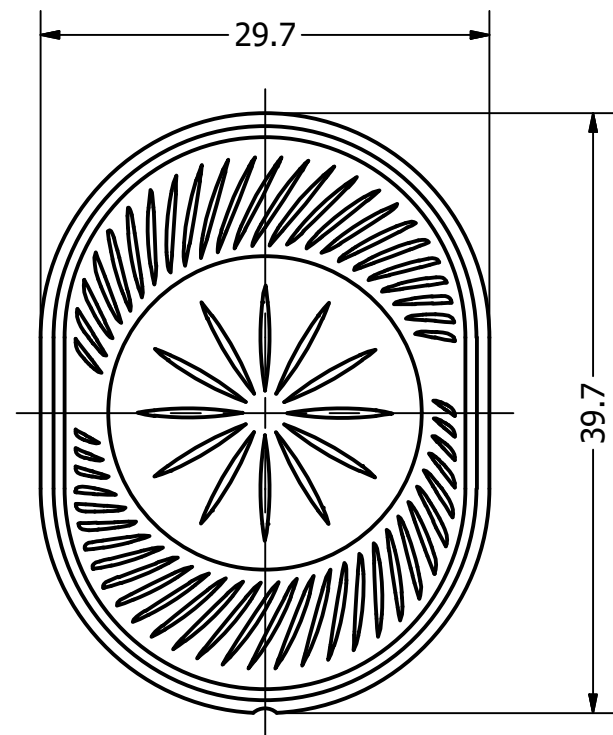

Part Number:	SW390608-1	
DRAWN	CJ	3/23/2017
CHECKED		10/5/2017
P.D.		10/5/2017
Description:	Waterproof Dynamic Speaker	
APPROVED	C.E.	10/5/2017
This document contains data proprietary to DB Unlimited. Any use or reproduction, in any form, without prior written permission of DB Unlimited is prohibited. All terms and conditions can be found at www.dbunlimitedco.com		

Top View

Side View

Bottom View

Items	Specifications	Conditions
Sound Pressure Level	95	dB (@ 10cm), Avg.
Resonant Frequency	600	Hz
Frequency Range	600 ~ 20,000	Hz
Nominal Power	1.5	W
Max. Power	2	W
Impedance	8	Ω
Cone Material	Mylar	
Mount Type	Flush Mount	
IP Rating	IP67	
Storage Temperature	-20 ~ +55	°C
Operating Temperature	-20 ~ +55	°C
Weight	8.88	g

REVISION HISTORY			
REV	DESCRIPTION	DATE	APPROVED
	Released from Engineering	10/5/2017	C.E.
1	Added polarity marking	10/25/2017	C.E.
2	Update markings	2/28/2018	C.E.

NOTES	
1)	All dimensions are in mm unless otherwise noted
2)	All tolerances are ± 0.2 mm unless otherwise noted
3)	All parts meet RoHS
4)	Subject to change or redrawn without notice