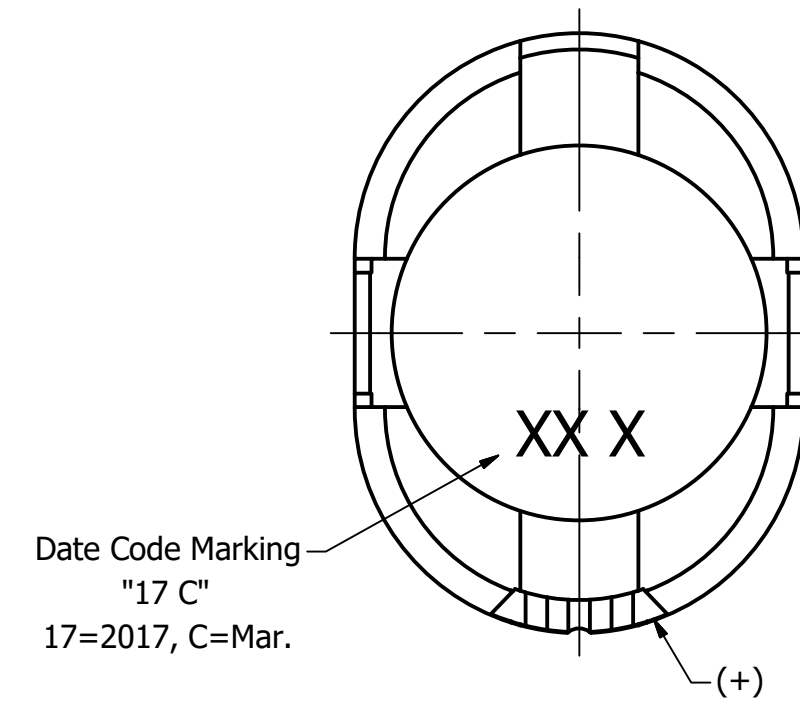

Part Number:	SW390608-1	
DRAWN	CJ	3/23/2017
CHECKED		10/5/2017
P.D.		10/5/2017
Description:	Waterproof Dynamic Speaker	
APPROVED	C.E.	10/5/2017
This document contains data proprietary to DB Unlimited. Any use or reproduction, in any form, without prior written permission of DB Unlimited is prohibited. All terms and conditions can be found at www.dbunlimitedco.com		

Top View

Side View

Bottom View

Items	Specifications	Conditions
Sound Pressure Level	95	dB (@ 10cm), Avg.
Resonant Frequency	600	Hz
Frequency Range	600 ~ 20,000	Hz
Nominal Power	1.5	W
Max. Power	2	W
Impedance	8	Ω
Cone Material	Mylar	
Mount Type	Flush Mount	
IP Rating	IP67	
Storage Temperature	-20 ~ +55	°C
Operating Temperature	-20 ~ +55	°C
Weight	8.88	g

REVISION HISTORY			
REV	DESCRIPTION	DATE	APPROVED
	Released from Engineering	10/5/2017	C.E.
1	Added polarity marking	10/25/2017	C.E.
2	Update markings	2/28/2018	C.E.

NOTES	
1)	All dimensions are in mm unless otherwise noted
2)	All tolerances are ± 0.2 mm unless otherwise noted
3)	All parts meet RoHS
4)	Subject to change or redrawn without notice