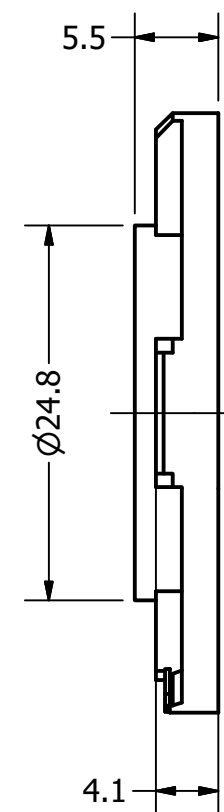

Part Number:	SW390608-1	
DRAWN	CJ	3/23/2017
CHECKED		10/5/2017
P.D.		10/5/2017
Description:	Waterproof Dynamic Speaker	
APPROVED	C.E.	10/5/2017
This document contains data proprietary to DB Unlimited. Any use or reproduction, in any form, without prior written permission of DB Unlimited is prohibited. All terms and conditions can be found at www.dbunlimitedco.com		

Top View

Side View

Bottom View

Items	Specifications	Conditions
Sound Pressure Level	95	dB (@ 10cm), Avg.
Resonant Frequency	600	Hz
Frequency Range	600 ~ 20,000	Hz
Nominal Power	1.5	W
Max. Power	2	W
Impedance	8	Ω
Cone Material	Mylar	
Mount Type	Flush Mount	
IP Rating	IP67	
Storage Temperature	-20 ~ +55	°C
Operating Temperature	-20 ~ +55	°C
Weight	8.88	g

REVISION HISTORY			
REV	DESCRIPTION	DATE	APPROVED
	Released from Engineering	10/5/2017	C.E.
1	Added polarity marking	10/25/2017	C.E.
2	Update markings	2/28/2018	C.E.

NOTES	
1)	All dimensions are in mm unless otherwise noted
2)	All tolerances are ± 0.2 mm unless otherwise noted
3)	All parts meet RoHS
4)	Subject to change or redrawn without notice