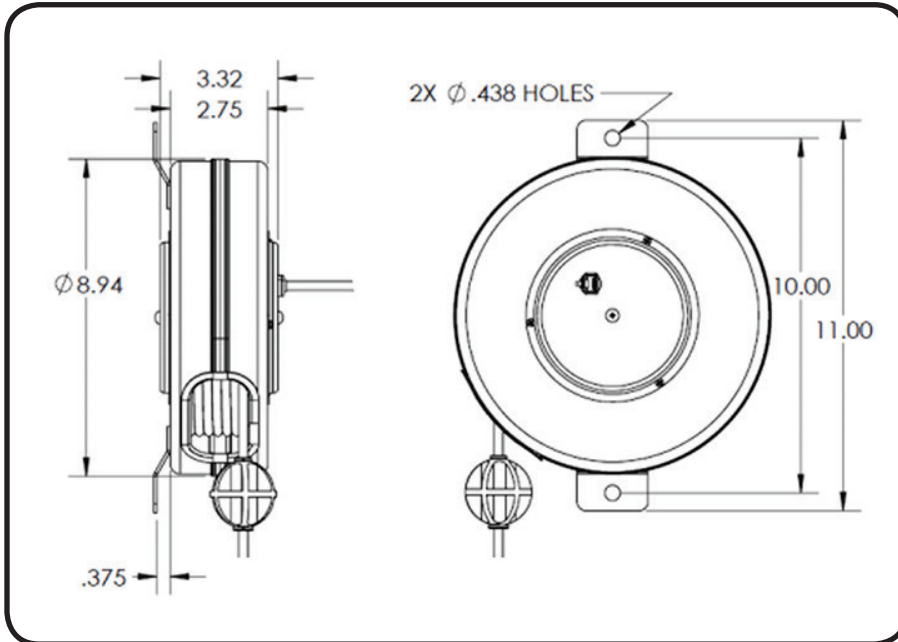

**Stage Ninja® 40 Foot Retractable CAT5e Unshielded Cable Reel**

Premium CAT5e unshielded cable. Pull cable to desired length (it locks in place); give the cable another pull to unlock. Cable instantly retracts into protective housing.

Custom options available. Call 317-829-1507 to learn more. Made in USA 

**WARNING**

Read all instructions. Keep out of reach of children. The Stage Ninja® Retractable Cable Reel is not a toy! This product can cause injury including but not limited to burns, cuts, eye injuries, or amputation if cord is used improperly. Recoil can cause injuries, especially when recoil is unexpected. When unplugging from connection, hold the cable end when retracting to maintain control of recoil. Do not wrap cord around finger, neck, arm, leg or other appendage or body part. The retractable cord is for use by responsible adults only. Do not allow anyone to touch or encounter the reel while it is in use. Stop using the retractable cable reel if the cable becomes frayed, damaged, shows any other signs of wear and tear, or does not function properly. Do not attempt to repair the cord. Wear long pants to reduce the risk of burns and cuts from the retractable cord. Do not place hands, feet, head or any other appendage or body part near housing unit while the cord is extended. Please heed these warning and use retractable cable reel with caution.

Reel Material	Retraction length (US/M) / Connector	Reel Size / Color	Cord Color	Static Length / Connector
Powder Coated Steel	40ft (12.2m) / RJ-45	9 Inch / Black	Black	3ft (.9m) / RJ-45
Weight	Constant Tension Available	Shielded	Mounting	Warranty
8 lbs / 3.6 kg	Yes	No	Flat Mounting Strap	1 Year