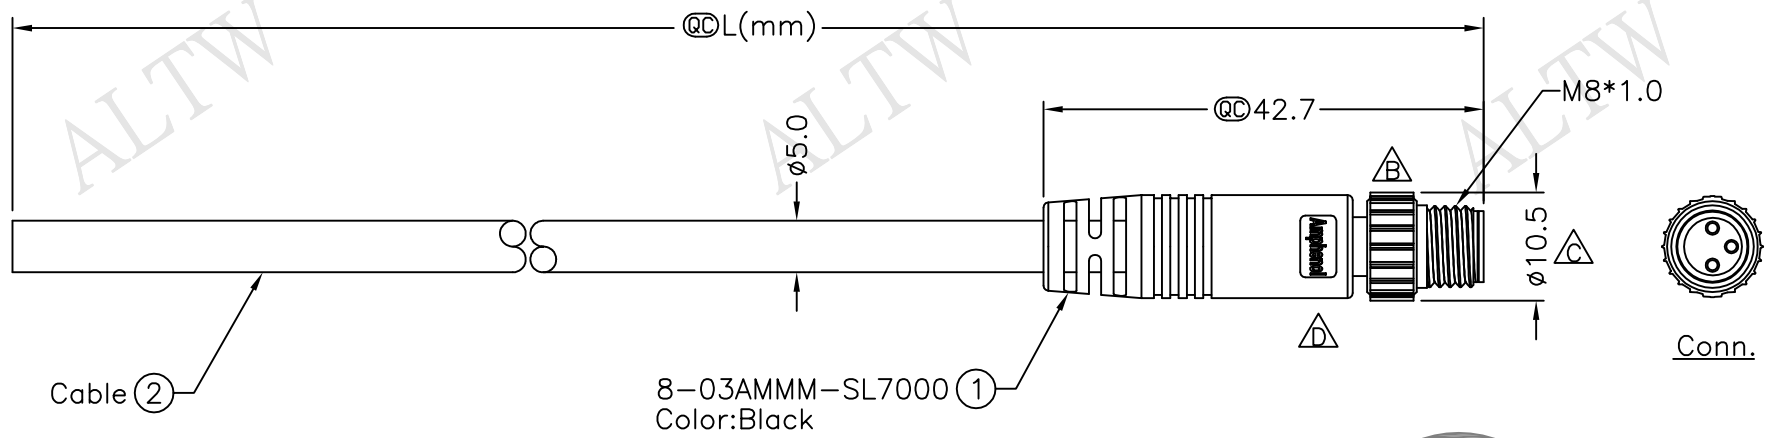

REV.	ECN NO.	DATE	SIGN	DESCRIPTION
B	LEN-710111~114	2007/01/12	Cloud	Change Nut BAB0296NI00 To BEA00010017
C	LEN-920203~206	2009/02/04	Vicky	Update the drawing
D	LEN1650506~509	2016/05/16	Vicky	Update Logo

Cable ②

8-03AMMM-SL7000 ①
Color:Black

8-03AMMM-SL7AXX
 XX:01~99Meters
 01:01Meter
 02:02Meters
 :
 :
 99:99Meters
 Cable Length(L):01~99Meters

- Note:
- * @C Important Dimension.
 - * Waterproof Rate:IP67.
 - * Connector:Black,PU.
 - * Male Pin:Copper Alloy,Gold Plated.
 - * Cable:UL2464 22AWG*3C+Talcum,Black, PVC Jacket,UV Resistant,OD=5.0mm.
 - * Cable Length Tolerance:
 - 01M:±40mm
 - 02M~05M:±60mm
 - 06M~10M:±100mm
 - 11M~30M:±200mm
 - 31M~99M:±500mm

Pin Assignments
Front View

4	Black	黑
3	Blue	藍
1	Brown	棕
Conn.	Wire Color	
	Pin Out	

UNIT:mm	
TOLERANCE	±0.5 mm

TITLE	M8 Conn	
	Cable Screw 3P M Conn M Pin	
SCALE	Free	SHEET 1 OF 1
REV.	D	SIZE A4
		@C :Inspection Item