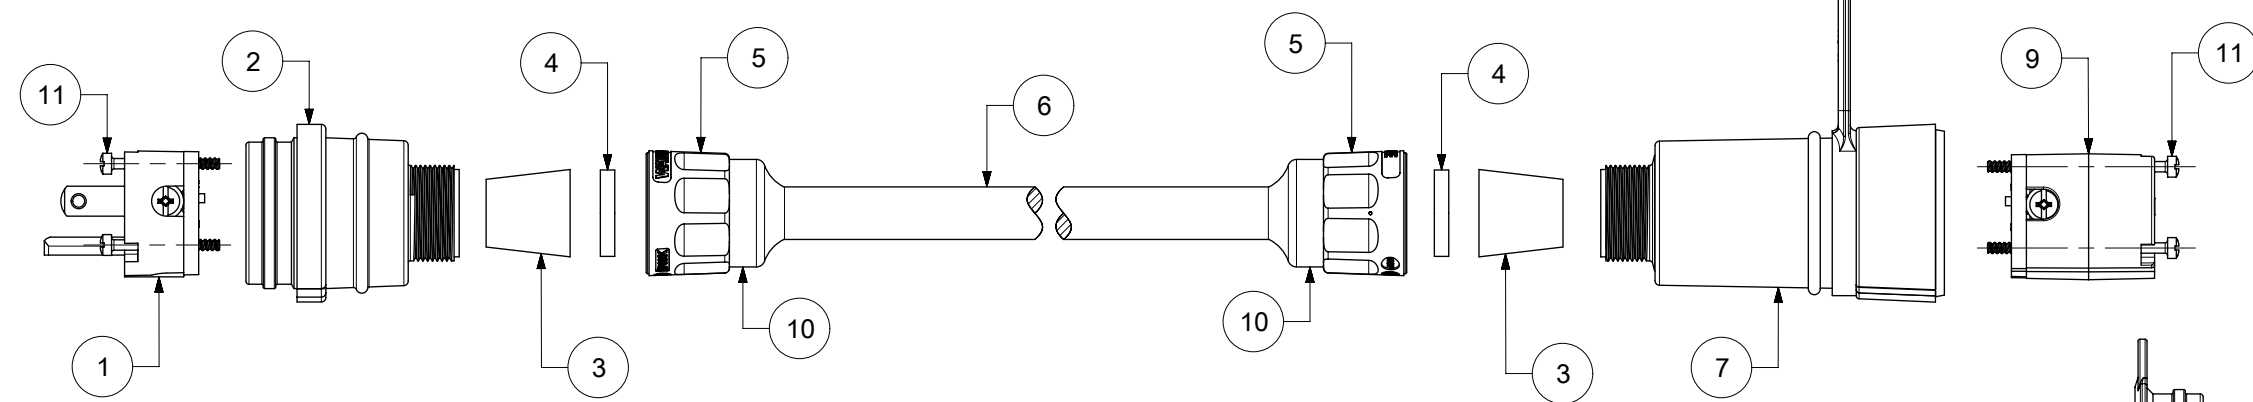

MATERIAL NO.	ENGINEERING NO.	DESCRIPTION	PRODUCT LENGTH
1301430134	14W47A143	14W47 W25FT 14-3SO 15W47	25 FT +12.0/-0.0 IN
1301430137	14W47A163	14W47 W25FT 16-3SO 15W47	25 FT +12.0/-0.0 IN
1301430138	14W47B123	14W47 W50FT 12-3SO 15W47	50 FT +24.0/-0.0 IN
1301430140	14W47B143	14W47 W50FT 14-3SO 15W47	50 FT +24.0/-0.0 IN
1301430143	14W47B163	14W47 W50FT 16-3SO 15W47	50 FT +24.0/-0.0 IN
1301430148	14W47D123	14W47 W100FT 12-3SO 15W47	100 FT +24.0/-0.0 IN
1301430150	14W47D143	14W47 W100FT 14-3SO 15W47	100 FT +24.0/-0.0 IN
1301430153	14W47D163	14W47 W100FT 16-3SO 15W47	100 FT +24.0/-0.0 IN
1301430154	14W47L143	14W47 W6FT 14-3SO 15W47	6 FT +9.0/-0.0 IN

NEMA 5-15; 15A 125V; 2-POLE/3-WIRE

ITEM NO.	DESCRIPTION	MATERIAL	QTY.
1	MALE INSERT ASSY.	NYLON, POLYCARBONATE, BRASS PLATING - NICKEL OR ZINC	1
2	WATERTITE - MALE HUSK	SILICONE	1
3	GROMMET	RUBBER	2
4	FRICTION RING	NYLON	2
5	COMPRESSION NUT YELLOW	NYLON	2
6	YELLOW SOOW CORD	COPPER WIRE	1
7	WATERTITE - FEMALE HUSK	SILICONE	1
8	CLOSURE CAP YELLOW	SILICONE	1
9	FEMALE INSERT ASSY.	NYLON, POLYCARBONATE, BRASS PLATING - NICKEL OR ZINC	1
10	CABLE GLOVE	SILICONE	2
11	RETAINING SCREW	STAINLESS STEEL	6

THIS DRAWING CONTAINS INFORMATION THAT IS PROPRIETARY TO MOLEX ELECTRONIC TECHNOLOGIES, LLC AND SHOULD NOT BE USED WITHOUT WRITTEN PERMISSION

DIMENSION UNITS	SCALE	CURRENT REV	DESC: REMOVED OBSOLETE PART NUMBER AS PER PCN#511695.
INCH	NTS	730178	
GENERAL TOLERANCES (UNLESS SPECIFIED)		DRWN: SANTHN	2022/11/30
ANGULAR TOL	± °	CHKD: GGA	2023/01/04
4 PLACES	±	APPR: GGA	2023/01/04
3 PLACES	±	INITIAL REVISION:	
2 PLACES	±	DRWN: PPURSUTANDEL	2019/06/21
1 PLACE	±	APPR: HKNEELAND	2020/05/19
0 PLACES	±	DOCUMENT NUMBER	
DRAFT WHERE APPLICABLE MUST REMAIN WITHIN DIMENSIONS		THIRD ANGLE PROJECTION	DRAWING
		SERIES	MATERIAL NUMBER
		B-SIZE	130143
		CUSTOMER	GENERAL MARKET
		DOC TYPE	PSD
		DOC PART	000
		REVISION	A1
		SHEET NUMBER	1 OF 1

WATERTITE CORDSET
PLUG AND CONNECTOR WITH CORD

PRODUCT CUSTOMER DRAWING

1301430140