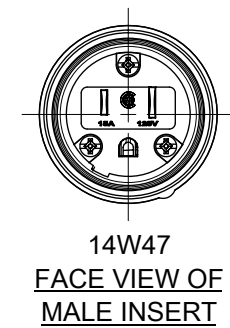

MATERIAL NO.	ENGINEERING NO.	DESCRIPTION	PRODUCT LENGTH
1301430134	14W47A143	14W47 W25FT 14-3SO 15W47	25 FT +12.0/-0.0 IN
1301430137	14W47A163	14W47 W25FT 16-3SO 15W47	25 FT +12.0/-0.0 IN
1301430138	14W47B123	14W47 W50FT 12-3SO 15W47	50 FT +24.0/-0.0 IN
1301430140	14W47B143	14W47 W50FT 14-3SO 15W47	50 FT +24.0/-0.0 IN
1301430143	14W47B163	14W47 W50FT 16-3SO 15W47	50 FT +24.0/-0.0 IN
1301430148	14W47D123	14W47 W100FT 12-3SO 15W47	100 FT +24.0/-0.0 IN
1301430150	14W47D143	14W47 W100FT 14-3SO 15W47	100 FT +24.0/-0.0 IN
1301430153	14W47D163	14W47 W100FT 16-3SO 15W47	100 FT +24.0/-0.0 IN
1301430154	14W47L143	14W47 W6FT 14-3SO 15W47	6 FT +9.0/-0.0 IN

NEMA 5-15; 15A 125V; 2-POLE/3-WIRE

ITEM NO.	DESCRIPTION	MATERIAL	QTY.
1	MALE INSERT ASSY.	NYLON, POLYCARBONATE, BRASS PLATING - NICKEL OR ZINC	1
2	WATERTITE - MALE HUSK	SILICONE	1
3	GROMMET	RUBBER	2
4	FRICTION RING	NYLON	2
5	COMPRESSION NUT YELLOW	NYLON	2
6	YELLOW SOOW CORD	COPPER WIRE	1
7	WATERTITE - FEMALE HUSK	SILICONE	1
8	CLOSURE CAP YELLOW	SILICONE	1
9	FEMALE INSERT ASSY.	NYLON, POLYCARBONATE, BRASS PLATING - NICKEL OR ZINC	1
10	CABLE GLOVE	SILICONE	2
11	RETAINING SCREW	STAINLESS STEEL	6

THIS DRAWING CONTAINS INFORMATION THAT IS PROPRIETARY TO MOLEX ELECTRONIC TECHNOLOGIES, LLC AND SHOULD NOT BE USED WITHOUT WRITTEN PERMISSION

DIMENSION UNITS	SCALE	CURRENT REV	DESC: REMOVED OBSOLETE PART NUMBER AS PER PCN#511695.
INCH	NTS	730178	
GENERAL TOLERANCES (UNLESS SPECIFIED)		DRWN: SANTHN	2022/11/30
ANGULAR TOL	± °	CHKD: GGA	2023/01/04
4 PLACES	±	APPR: GGA	2023/01/04
3 PLACES	±	INITIAL REVISION:	
2 PLACES	±	DRWN: PPURSUTANDEL	2019/06/21
1 PLACE	±	APPR: HKNEELAND	2020/05/19
0 PLACES	±	DOCUMENT NUMBER	
DRAFT WHERE APPLICABLE MUST REMAIN WITHIN DIMENSIONS		THIRD ANGLE PROJECTION	DRAWING
		SERIES	MATERIAL NUMBER
		B-SIZE	130143
		CUSTOMER	GENERAL MARKET
		DOC TYPE	PSD
		DOC PART	000
		REVISION	A1
		SHEET NUMBER	1 OF 1

WATERTITE CORDSET
PLUG AND CONNECTOR WITH CORD

PRODUCT CUSTOMER DRAWING

1301430140