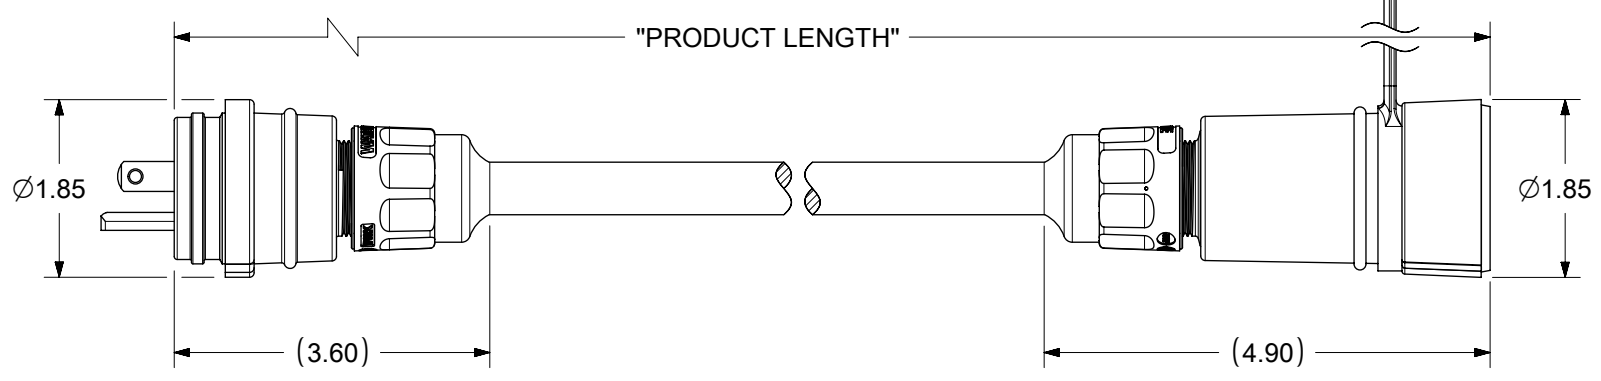

MATERIAL NO.	ENGINEERING NO.	DESCRIPTION	PRODUCT LENGTH
1301430134	14W47A143	14W47 W25FT 14-3SO 15W47	25 FT +12.0/-0.0 IN
1301430137	14W47A163	14W47 W25FT 16-3SO 15W47	25 FT +12.0/-0.0 IN
1301430138	14W47B123	14W47 W50FT 12-3SO 15W47	50 FT +24.0/-0.0 IN
1301430140	14W47B143	14W47 W50FT 14-3SO 15W47	50 FT +24.0/-0.0 IN
1301430143	14W47B163	14W47 W50FT 16-3SO 15W47	50 FT +24.0/-0.0 IN
1301430148	14W47D123	14W47 W100FT 12-3SO 15W47	100 FT +24.0/-0.0 IN
1301430150	14W47D143	14W47 W100FT 14-3SO 15W47	100 FT +24.0/-0.0 IN
1301430153	14W47D163	14W47 W100FT 16-3SO 15W47	100 FT +24.0/-0.0 IN
1301430154	14W47L143	14W47 W6FT 14-3SO 15W47	6 FT +9.0/-0.0 IN

NEMA 5-15; 15A 125V; 2-POLE/3-WIRE

ITEM NO.	DESCRIPTION	MATERIAL	QTY.
1	MALE INSERT ASSY.	NYLON, POLYCARBONATE, BRASS PLATING - NICKEL OR ZINC	1
2	WATERTITE - MALE HUSK	SILICONE	1
3	GROMMET	RUBBER	2
4	FRICTION RING	NYLON	2
5	COMPRESSION NUT YELLOW	NYLON	2
6	YELLOW SOOW CORD	COPPER WIRE	1
7	WATERTITE - FEMALE HUSK	SILICONE	1
8	CLOSURE CAP YELLOW	SILICONE	1
9	FEMALE INSERT ASSY.	NYLON, POLYCARBONATE, BRASS PLATING - NICKEL OR ZINC	1
10	CABLE GLOVE	SILICONE	2
11	RETAINING SCREW	STAINLESS STEEL	6

THIS DRAWING CONTAINS INFORMATION THAT IS PROPRIETARY TO MOLEX ELECTRONIC TECHNOLOGIES, LLC AND SHOULD NOT BE USED WITHOUT WRITTEN PERMISSION

DIMENSION UNITS	SCALE	CURRENT REV	DESC: REMOVED OBSOLETE PART NUMBER AS PER PCN#511695.
INCH	NTS	730178	
GENERAL TOLERANCES (UNLESS SPECIFIED)		DRWN: SANTHN	2022/11/30
ANGULAR TOL	± °	CHKD: GGA	2023/01/04
4 PLACES	±	APPR: GGA	2023/01/04
3 PLACES	±	INITIAL REVISION:	
2 PLACES	±	DRWN: PPURSUTANDEL	2019/06/21
1 PLACE	±	APPR: HKNEELAND	2020/05/19
0 PLACES	±	DOCUMENT NUMBER	
DRAFT WHERE APPLICABLE MUST REMAIN WITHIN DIMENSIONS		THIRD ANGLE PROJECTION	DRAWING
		SERIES	MATERIAL NUMBER
		B-SIZE	130143
		CUSTOMER	GENERAL MARKET
		DOC TYPE	PSD
		DOC PART	000
		REVISION	A1
		SHEET NUMBER	1 OF 1

WATERTITE CORDSET
PLUG AND CONNECTOR WITH CORD

PRODUCT CUSTOMER DRAWING

1301430140