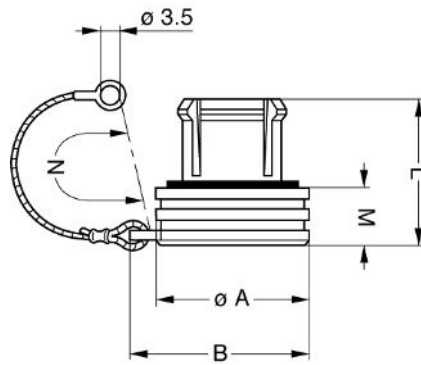

Download

[Request a quote](#)

[Catalog](#)

TECHNICAL DETAILS

Mechanics

| | |
|-------------------|--------------------------|
| Shell Style/Model | BRA*: Cap for receptacle |
| Keying | No keying |
| Housing Material | |
| Weight | .45 g |

DRAWINGS

No keying

Dimensions

| | A | B | L | M | N |
|-----|------|------|------|------|------|
| mm. | 7.5 | 9.8 | 9 | 3.5 | 60 |
| in. | 0,30 | 0,39 | 0,35 | 0,14 | 2,36 |

RECOMMENDED BY LEMO

Tools

LEMO products and services are provided "as is". LEMO makes no warranties or representations with regard to LEMO product & services or use of them, express, implied or statutory, including for accuracy, completeness, or security. The user is fully responsible for his products and applications using LEMO components.