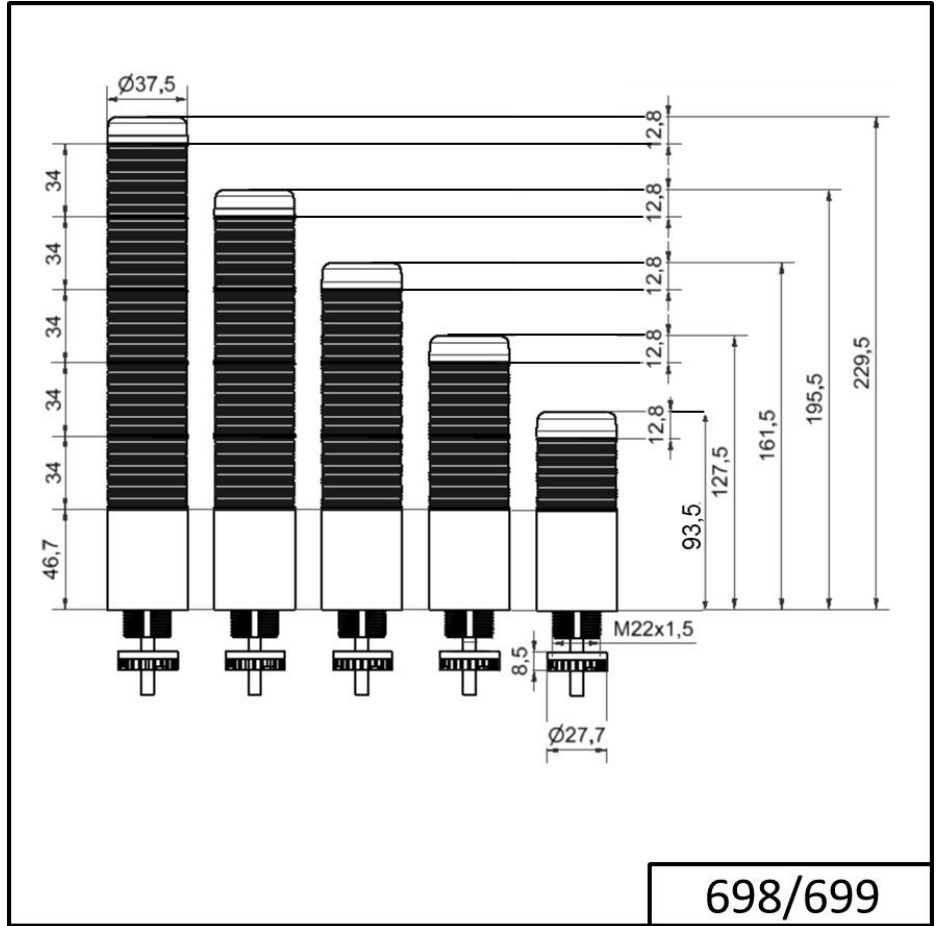

Completely pre-assembled Signal Towers / KOMPAKT 37
K37 plug EM Pulse tone 12VAC/DC GN/YE/RD

DRAWING

! For additional installation and mounting information, refer to the appropriate user guide at www.werma.com. This printed copy is for information only and is subject to alteration.