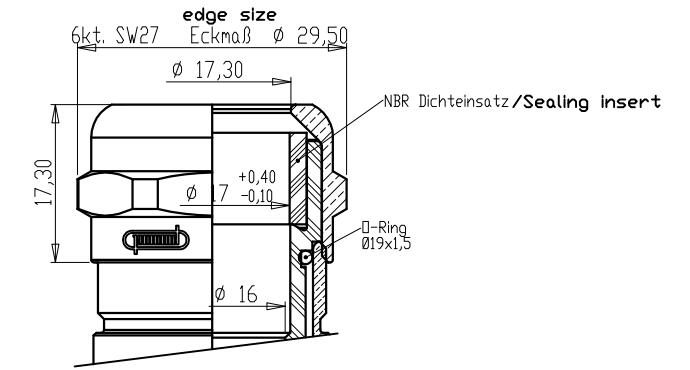

Views from "X"

6-Pole
(5+1)

8-Pole

Cable Diameter

7 - 12 mm

Cable Diameter

11 - 17 mm

Cable Diameter		Crimp Contacts	Without Contacts
6 Pole (5+PE)	7 - 12mm	KAP6S06-105	KAP6S06-005
		1202330017	1202330019
	11 - 17mm	KAP6S06-109	KAP6S06-009
		1202330018	1202330020
	Crimp range*	0,75-2,5mm ²	
8 Pole	7 - 12mm	KAP8S06-115	KAP8S06-005
		1202330021	1202330023
	11 - 17mm	KAP8S06-119	KAP8S06-009
		1202330022	1202330024
	Crimp range*	0,25-1,0mm ² /0,75-2,5mm ²	

*Crimp range only applies to "Crimp Contacts" version

Notes:

Tolerances (unless specified): DIN ISO 2768 m

DESCRIPTION EC NO.: WEU2009-0135 DRWN: BBRAUCH 2008/11/19 CH'KD: --- APPR: JKOLB 2009/03/02	QUALITY SYMBOLS ▽ = 0 ▽C = 0	GENERAL TOLERANCES (UNLESS SPECIFIED)		DIMENSION STYLE MM		SCALE ---	DESIGN UNITS METRIC	FIRST ANGLE PROJECTION			
		4 PLACES ±---- ±----	3 PLACES ±---- ±----	2 PLACES ±0.05 ±----	1 PLACE ±0.1 ±----	ANGULAR ± --- °	DRAWN BY BB		DATE 2008/11/19	M23 FIELD-ATTACHABLE CABLE CONNECTOR MALE STRAIGHT	
		DRAFT WHERE APPLICABLE MUST REMAIN WITHIN DIMENSIONS		MATERIAL NO. see table		DOCUMENT NO. SD-120233-003		SHEET NO. 1 OF 1			
		SIZE A3		THIS DRAWING CONTAINS INFORMATION THAT IS PROPRIETARY TO MOLEX INCORPORATED AND SHOULD NOT BE USED WITHOUT WRITTEN PERMISSION							
		APPROVED BY JKO		DATE 2008/12/09		MOLEX INCORPORATED					