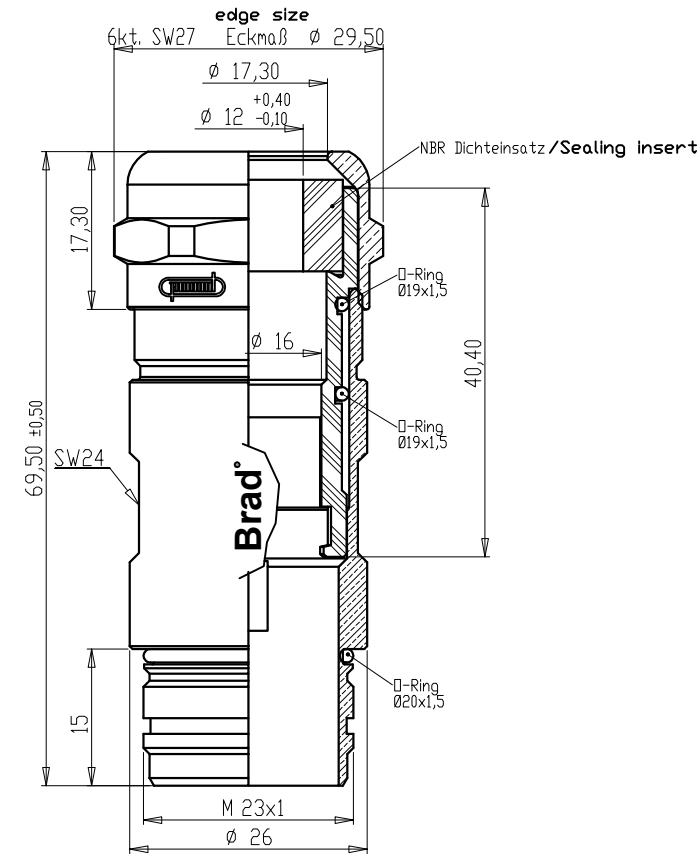

Views from "X"

6-Pole
(5+1)

8-Pole

Cable Diameter

7 - 12 mm

Cable Diameter

11 - 17 mm

Cable Diameter		Crimp Contacts	Without Contacts
6 Pole (5+PE)	7 - 12mm	KAP6S06-105	KAP6S06-005
		1202330017	1202330019
	11 - 17mm	KAP6S06-109	KAP6S06-009
		1202330018	1202330020
	Crimp range*	0,75-2,5mm ²	
8 Pole	7 - 12mm	KAP8S06-115	KAP8S06-005
		1202330021	1202330023
	11 - 17mm	KAP8S06-119	KAP8S06-009
		1202330022	1202330024
	Crimp range*	0,25-1,0mm ² /0,75-2,5mm ²	

*Crimp range only applies to "Crimp Contacts" version

Notes:

Tolerances (unless specified): DIN ISO 2768 m

DESCRIPTION EC NO.: WEU2009-0135 DRWN: BBRAUCH 2008/11/19 CH'KD: --- APPR: JKOLB 2009/03/02	QUALITY SYMBOLS ▽ = 0 ▽C = 0	GENERAL TOLERANCES (UNLESS SPECIFIED)		DIMENSION STYLE MM		SCALE ---	DESIGN UNITS METRIC	FIRST ANGLE PROJECTION			
		4 PLACES ±---- ±----	3 PLACES ±---- ±----	2 PLACES ±0.05 ±----	1 PLACE ±0.1 ±----	ANGULAR ± --- °	DRAWN BY BB		DATE 2008/11/19	M23 FIELD-ATTACHABLE CABLE CONNECTOR MALE STRAIGHT	
		DRAFT WHERE APPLICABLE MUST REMAIN WITHIN DIMENSIONS		MATERIAL NO. see table		DOCUMENT NO. SD-120233-003		SHEET NO. 1 OF 1			
		SIZE A3		THIS DRAWING CONTAINS INFORMATION THAT IS PROPRIETARY TO MOLEX INCORPORATED AND SHOULD NOT BE USED WITHOUT WRITTEN PERMISSION							
		APPROVED BY JKO		DATE 2008/12/09		MOLEX INCORPORATED					