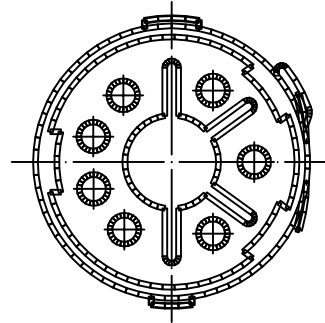

Views from "X"

6-Pole
(5+1)

8-Pole

Cable Diameter

7 - 12 mm

Cable Diameter

11 - 17 mm

Cable Diameter		Crimp Contacts	Without Contacts
6 Pole (5+PE)	7 - 12mm	KAP6S06-105	KAP6S06-005
		1202330017	1202330019
	11 - 17mm	KAP6S06-109	KAP6S06-009
		1202330018	1202330020
	Crimp range*	0,75-2,5mm ²	
8 Pole	7 - 12mm	KAP8S06-115	KAP8S06-005
		1202330021	1202330023
	11 - 17mm	KAP8S06-119	KAP8S06-009
		1202330022	1202330024
	Crimp range*	0,25-1,0mm ² /0,75-2,5mm ²	

*Crimp range only applies to "Crimp Contacts" version

Notes:

Tolerances (unless specified): DIN ISO 2768 m

DESCRIPTION EC NO.: WEU2009-0135 DRWN: BBRAUCH 2008/11/19 CH'KD: --- APPR: JKOLB 2009/03/02	QUALITY SYMBOLS ▽ = 0 ▽C = 0	GENERAL TOLERANCES (UNLESS SPECIFIED)		DIMENSION STYLE MM		SCALE ---	DESIGN UNITS METRIC	FIRST ANGLE PROJECTION			
		4 PLACES ±---- ±----	3 PLACES ±---- ±----	2 PLACES ±0.05 ±----	1 PLACE ±0.1 ±----	ANGULAR ± --- °	DRAWN BY BB		DATE 2008/11/19	M23 FIELD-ATTACHABLE CABLE CONNECTOR MALE STRAIGHT	
		DRAFT WHERE APPLICABLE MUST REMAIN WITHIN DIMENSIONS		MATERIAL NO. see table		DOCUMENT NO. SD-120233-003		SHEET NO. 1 OF 1			
		SIZE A3		THIS DRAWING CONTAINS INFORMATION THAT IS PROPRIETARY TO MOLEX INCORPORATED AND SHOULD NOT BE USED WITHOUT WRITTEN PERMISSION							
		APPROVED BY JKO		DATE 2008/12/09		MOLEX INCORPORATED					