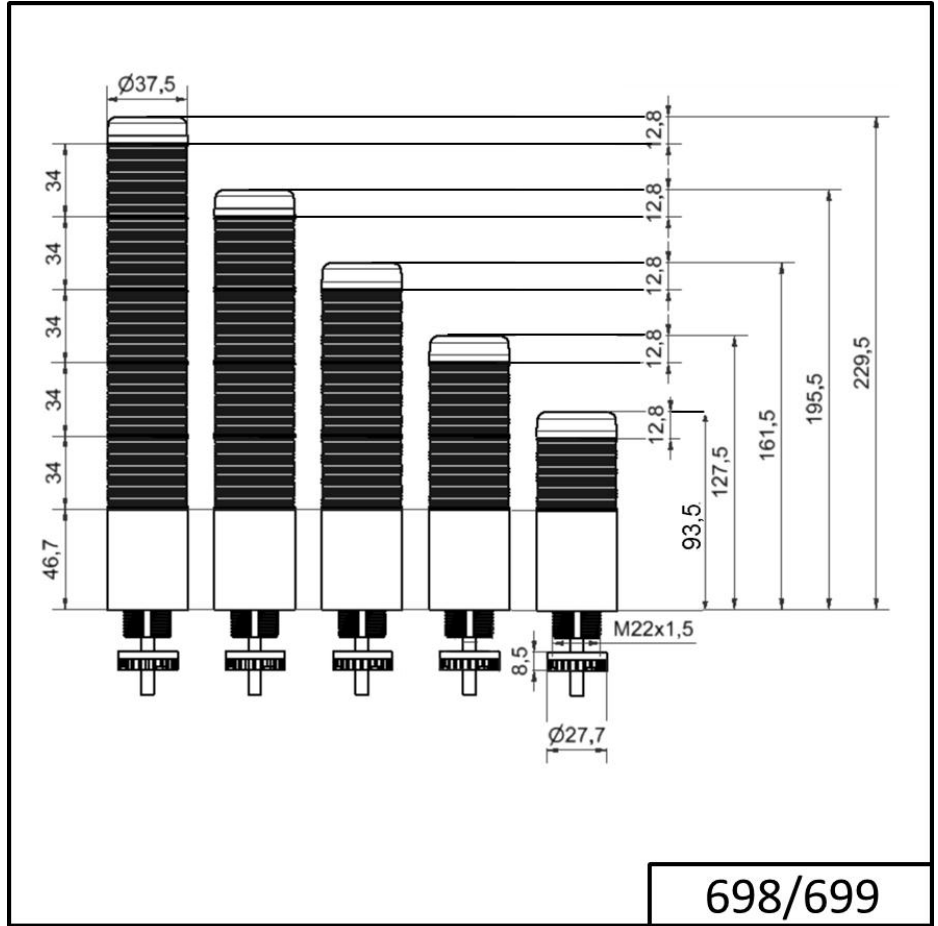

Completely pre-assembled Signal Towers / KOMPAKT 37
K37 plug EM Pulse tone 24VAC/DC GN/RD

DRAWING

! For additional installation and mounting information, refer to the appropriate user guide at www.werma.com. This printed copy is for information only and is subject to alteration.