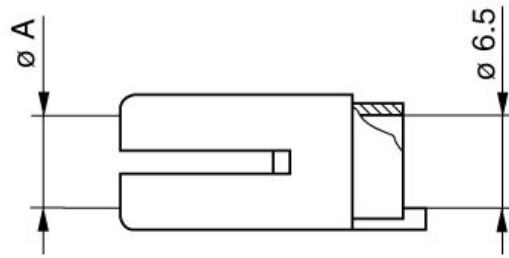

SUMMARY

Wires

Image is for illustrative purpose only

Series	1P
Termination type	
IP rating	50
AWG wire size	0.00 - 0.00
Cable Ø	5.30 - 6.50 mm
Status	active

Download

[Request a quote](#)

[Catalog](#)

TECHNICAL DETAILS

Mechanics

Shell Style/Model	PL*: Collet for REDEL 1P series
Keying	
Housing Material	PSU (Polysulfone), gray
Weight	.49 g

Performance

Configuration
Insulator
Rated Current

Others

Temp (min / max): -50°C /

LEMO products and services are provided "as is". LEMO makes no warranties or representations with regard to LEMO product & services or use of them, express, implied or statutory, including for accuracy, completeness, or security. The user is fully responsible for his products and applications using LEMO components.

DRAWINGS

Dimensions

	A
mm.	6.5
in.	0,26

RECOMMENDED BY LEMO

Tools

LEMO products and services are provided "as is". LEMO makes no warranties or representations with regard to LEMO product & services or use of them, express, implied or statutory, including for accuracy, completeness, or security. The user is fully responsible for his products and applications using LEMO components.