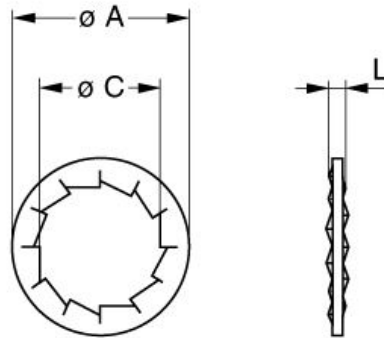

[Catalog](#)

TECHNICAL DETAILS

Mechanics

Shell Style/Model GBA*: Locking washer
Keying No keying
Housing Material Brass (chrome plated [SAE AMS 2460]) shell and collet nut, gold plated [ISO 27874] latch (plug) or gold earthing crown (receptacle)
Weight .45 g

Performance

Configuration
Insulator
Rated Current 12 Amps

Specifications

Cable type: RG 178 B/U, RG 196 A/U, RG 188 A/U, RG 316 B/U, RG 174 A/U, HF-2114, RG 122 /U

Others

Temp (min / max): -55°C / +250°C
Humidity (max): <=95% [at 60 deg C / 140 F]
Vibration: 15 g [10 Hz - 2000 Hz]
Shock Resistance: 100 g [6 ms]

Climatical Category: 50/175/21
Shielding (min): 75 dB (10 MHz)
Shielding (min): 40 dB (1 GHz)
12NC part number: 4022.438.33399

DRAWINGS

No keying

Dimensions

	A	C	L
mm.	16	12.1	1
in.	0,63	0,48	0,04

RECOMMENDED BY LEMO