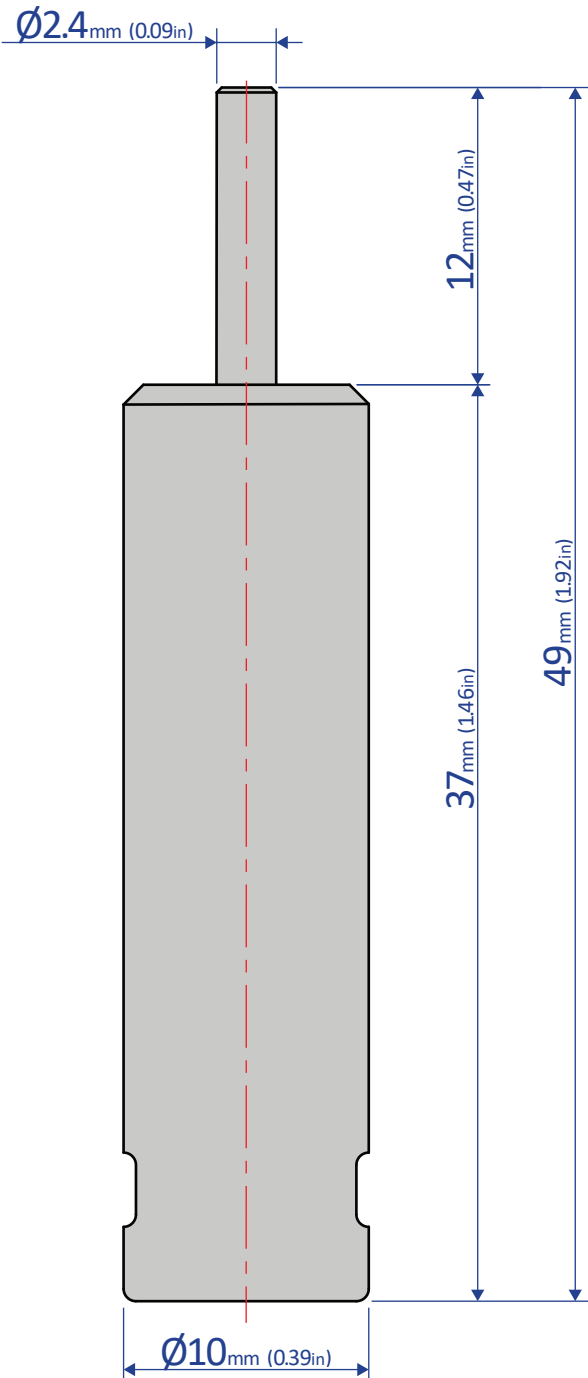

FPD-1012A5-SW

SHOCK ABSORBER - FIXED

Bansbach
easylift[®]

50 West Drive • Melbourne, Florida 32904
(321) 253-1999 • www.easylift.com • www.damper.net