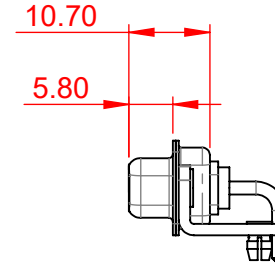

TOLERANCE UNLESS OTHERWISE SPECIFIED	
.X	±0.25
.XX	±0.13
.XXX	±0.05

THIS IS A C.A.D. GENERATED DRAWING  
DO NOT MAKE MANUAL REVISIONS TO MASTER.

ISSUE NUMBER	
ORIGINAL	①

**NOTES:**

**MATERIAL:**  
**HOUSING:** THERMOPLASTIC POLYESTER, UL94V-0  
**SHELL:** STEEL, NICKEL PLATED  
**CONTACT:** COPPER ALLOY, GOLD FLASH PLATED