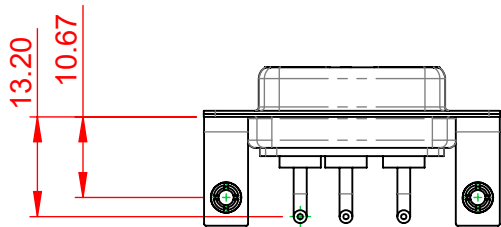

TOLERANCE UNLESS OTHERWISE SPECIFIED	
.X	±0.25
.XX	±0.13
.XXX	±0.05

THIS IS A C.A.D. GENERATED DRAWING  
DO NOT MAKE MANUAL REVISIONS TO MASTER.

ISSUE NUMBER	
ORIGINAL	①

**NOTES:**

**MATERIAL:**  
**HOUSING:** THERMOPLASTIC POLYESTER, UL94V-0  
**SHELL:** STEEL, NICKEL PLATED  
**CONTACT:** COPPER ALLOY, GOLD FLASH PLATED