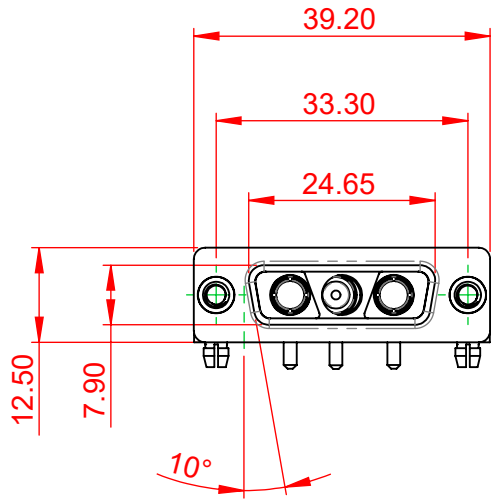

TOLERANCE UNLESS OTHERWISE SPECIFIED	
.X	±0.25
.XX	±0.13
.XXX	±0.05

THIS IS A C.A.D. GENERATED DRAWING  
DO NOT MAKE MANUAL REVISIONS TO MASTER.

ISSUE NUMBER	
ORIGINAL	①

**NOTES:**

**MATERIAL:**  
**HOUSING:** THERMOPLASTIC POLYESTER, UL94V-0  
**SHELL:** STEEL, NICKEL PLATED  
**CONTACT:** COPPER ALLOY, GOLD FLASH PLATED