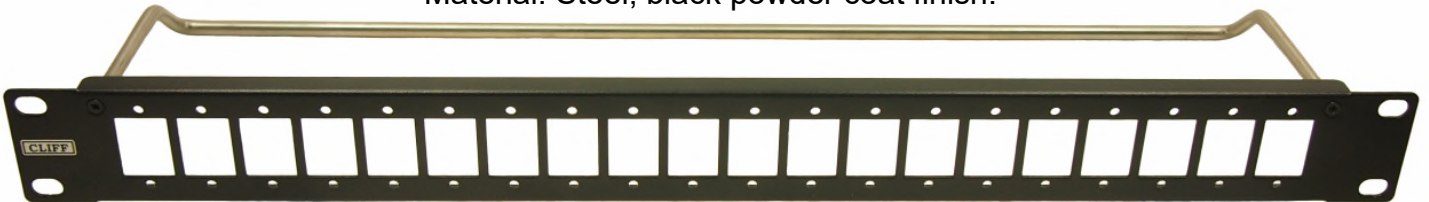

CLIFF

1U SLIM PANELS

16 rectangular holes with cable bar
Material: Steel, black powder coat finish.

HOLE DETAIL
(16x POSITIONS)

Variants - Fixing Hole

- CP30158 - Plain Ø3.20
- CP30159 - Threaded M3x0.50
- CP30160 - Threaded #4-40 UNC

20 rectangular holes with cable bar
Material: Steel, black powder coat finish.

HOLE DETAIL
(20x POSITIONS)

Variants - Fixing Hole

- CP30161 - Plain Ø3.20
- CP30162 - Threaded M3x0.50
- CP30163 - Threaded #4-40 UNC