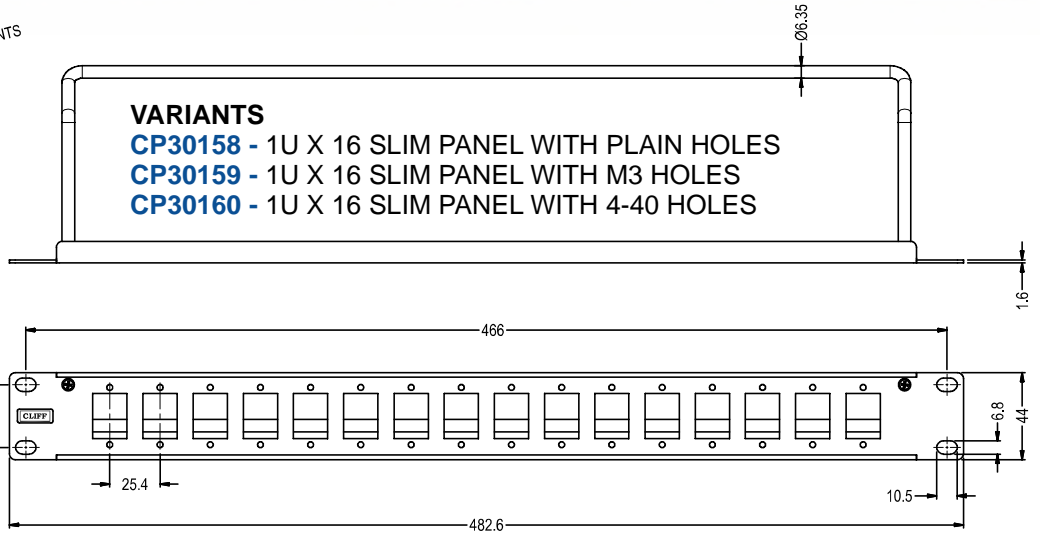

CLIFF

1U SLIM PANELS

16 rectangular holes with cable bar
Material: Steel, black powder coat finish.

HOLE DETAIL
(16x POSITIONS)

Variants - Fixing Hole

- CP30158 - Plain Ø3.20
- CP30159 - Threaded M3x0.50
- CP30160 - Threaded #4-40 UNC

20 rectangular holes with cable bar
Material: Steel, black powder coat finish.

HOLE DETAIL
(20x POSITIONS)

Variants - Fixing Hole

- CP30161 - Plain Ø3.20
- CP30162 - Threaded M3x0.50
- CP30163 - Threaded #4-40 UNC