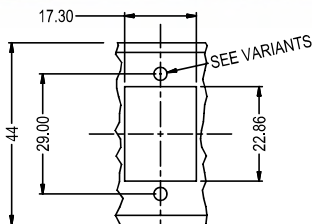

CLIFF

1U SLIM PANELS

16 rectangular holes with cable bar
Material: Steel, black powder coat finish.

HOLE DETAIL
(16x POSITIONS)

Variants - Fixing Hole

- CP30158 - Plain Ø3.20
- CP30159 - Threaded M3x0.50
- CP30160 - Threaded #4-40 UNC

20 rectangular holes with cable bar
Material: Steel, black powder coat finish.

HOLE DETAIL
(20x POSITIONS)

Variants - Fixing Hole

- CP30161 - Plain Ø3.20
- CP30162 - Threaded M3x0.50
- CP30163 - Threaded #4-40 UNC