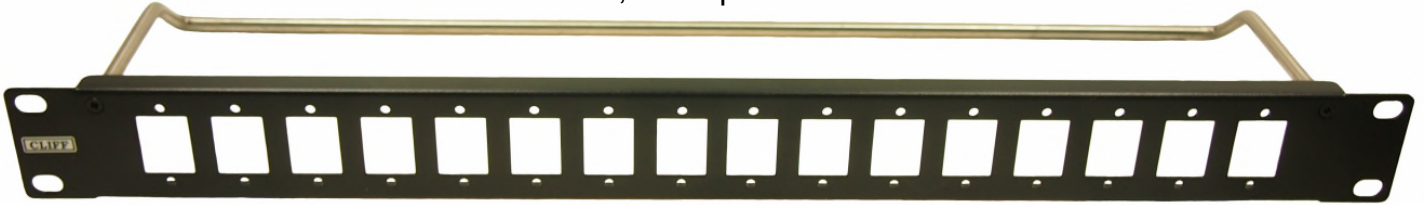

CLIFF

1U SLIM PANELS

16 rectangular holes with cable bar
Material: Steel, black powder coat finish.

HOLE DETAIL
(16x POSITIONS)

Variants - Fixing Hole

- CP30158 - Plain Ø3.20
- CP30159 - Threaded M3x0.50
- CP30160 - Threaded #4-40 UNC

20 rectangular holes with cable bar
Material: Steel, black powder coat finish.

HOLE DETAIL
(20x POSITIONS)

Variants - Fixing Hole

- CP30161 - Plain Ø3.20
- CP30162 - Threaded M3x0.50
- CP30163 - Threaded #4-40 UNC