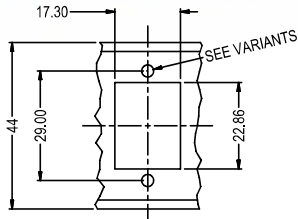

CLIFF

1U SLIM PANELS

16 rectangular holes with cable bar
Material: Steel, black powder coat finish.

HOLE DETAIL
(16x POSITIONS)

Variants - Fixing Hole

- CP30158 - Plain Ø3.20
- CP30159 - Threaded M3x0.50
- CP30160 - Threaded #4-40 UNC

20 rectangular holes with cable bar
Material: Steel, black powder coat finish.

HOLE DETAIL
(20x POSITIONS)

Variants - Fixing Hole

- CP30161 - Plain Ø3.20
- CP30162 - Threaded M3x0.50
- CP30163 - Threaded #4-40 UNC