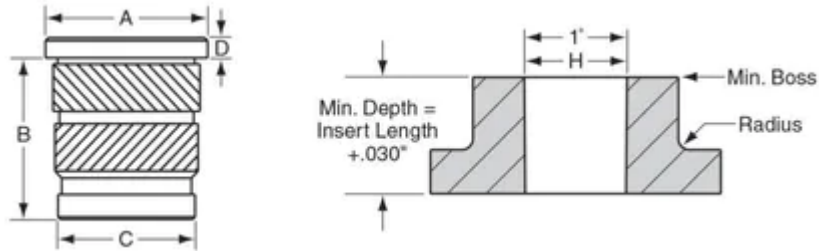

H3124X500C

A	0.437 in
B	0.5 in
Boss Size	0.754 in
Brand	RAF
C	0.374 in
D	0.05 in
Finish	None
Hole Size	0.377 in
Material	Brass
Series	HC
Thread Size	5/16-24

PRODUCT OPTIONS

Finish
None
Black Oxide (25)
Bright Dip (13)
Bright Tin over Copper Flash (14)
Cad Plate - Clear Chromate (2)
Cad Plate - Clear Chromate - Commercial (1)

Cad Plate - Yellow Chromate (3)
Chrome - Bright (10)
Chrome - Satin (11)
Chrome over Nickel (4)
Electro Tin (16)
Electro Tin - Nickel Undercoat (44)
Electro Tin - Solder 60/40 (27)
Hot Tin Dip (15)
Nickel (5)
Nickel - Ductile (37)
Zinc - Black (42)
Zinc - Blue (43)
Zinc - Clear Chromate (12)
Zinc - Yellow Chromate (28)