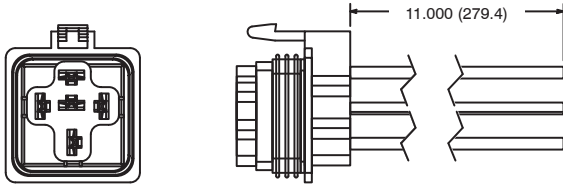

Accessories

R95-191

Features

- For Weatherproof R51 Series Relays
- 18 AWG Coil and 14 AWG Contacts
- 11 Inch Wire Leads

5-Pin Weatherproof Automotive Socket w/Wire Leads

RLY9009

For use with the following sockets:

- R95-132
- R95-133

Hold Down Clip

RLY9010

For use with the following sockets:

- R95-101
- R95-102
- R95-104
- R95-113
- R95-114
- R95-115
- R95-116
- R95-117
- R95-118
- R95-119
- R95-123
- R95-124
- R95-156
- R95-159