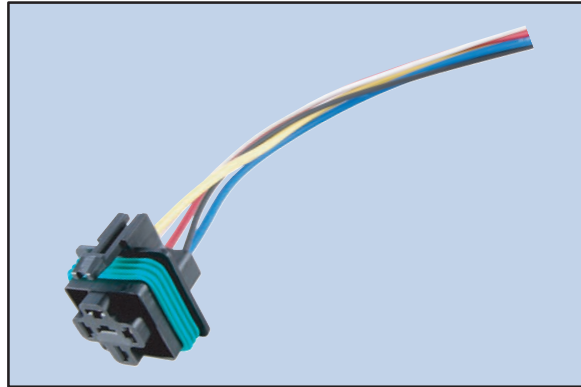

Accessories

R95-191

Features

- For Weatherproof R51 Series Relays
- 18 AWG Coil and 14 AWG Contacts
- 11 Inch Wire Leads

5-Pin Weatherproof Automotive Socket w/Wire Leads

RLY9009

For use with the following sockets:

- R95-132
- R95-133

Hold Down Clip

RLY9010

For use with the following sockets:

- R95-101
- R95-102
- R95-104
- R95-113
- R95-114
- R95-115
- R95-116
- R95-117
- R95-118
- R95-119
- R95-123
- R95-124
- R95-156
- R95-159

Hold Down Spring

RLY9011

For use with the following sockets:

- RLY9134
- RLY9135

Hold Down Clip