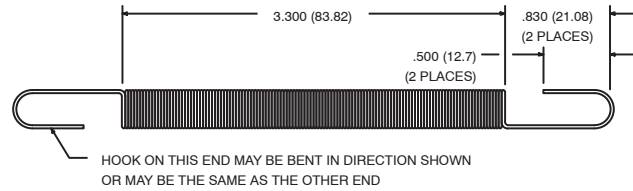

Accessories

R95-191

Features

- For Weatherproof R51 Series Relays
- 18 AWG Coil and 14 AWG Contacts
- 11 Inch Wire Leads

5-Pin Weatherproof Automotive Socket w/Wire Leads

RLY9009

For use with the following sockets:

- R95-132
- R95-133

Hold Down Clip

RLY9010

For use with the following sockets:

- R95-101
- R95-102
- R95-104
- R95-113
- R95-114
- R95-115
- R95-116
- R95-117
- R95-118
- R95-119
- R95-123
- R95-124
- R95-156
- R95-159

Hold Down Spring

RLY9011

For use with the following sockets:

- RLY9134
- RLY9135

Hold Down Clip