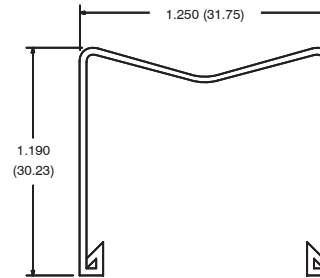

Accessories

R95-191

Features

- For Weatherproof R51 Series Relays
- 18 AWG Coil and 14 AWG Contacts
- 11 Inch Wire Leads

5-Pin Weatherproof Automotive Socket w/Wire Leads

RLY9009

For use with the following sockets:

- R95-132
- R95-133

Hold Down Clip

RLY9010

For use with the following sockets:

- R95-101
- R95-102
- R95-104
- R95-113
- R95-114
- R95-115
- R95-116
- R95-117
- R95-118
- R95-119
- R95-123
- R95-124
- R95-156
- R95-159