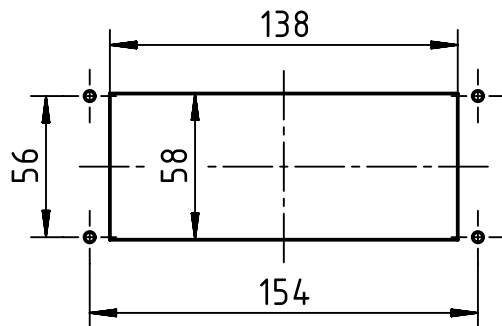

panel cut out (1:3)

	All rights reserved Department EL PD	All Dimensions in mm Original Size DIN A4		Scale 1:2	Free size tol.	Ref.
		Created by LONGL	Inspected by HEW	Standardisation RUETERA	Date 2018-05-28	State Final Release
HARTING (Zhuhai) Manufacturing Co., Ltd. 519085 Zhuhai, China		Title Han 24B HTE M40 PFT DL			Doc-Key / ECM-Nr. 100714289/UGD/001/B 500000135678	
		Type TB	Number 19 30 024 1122		Rev. B	Page 1/1