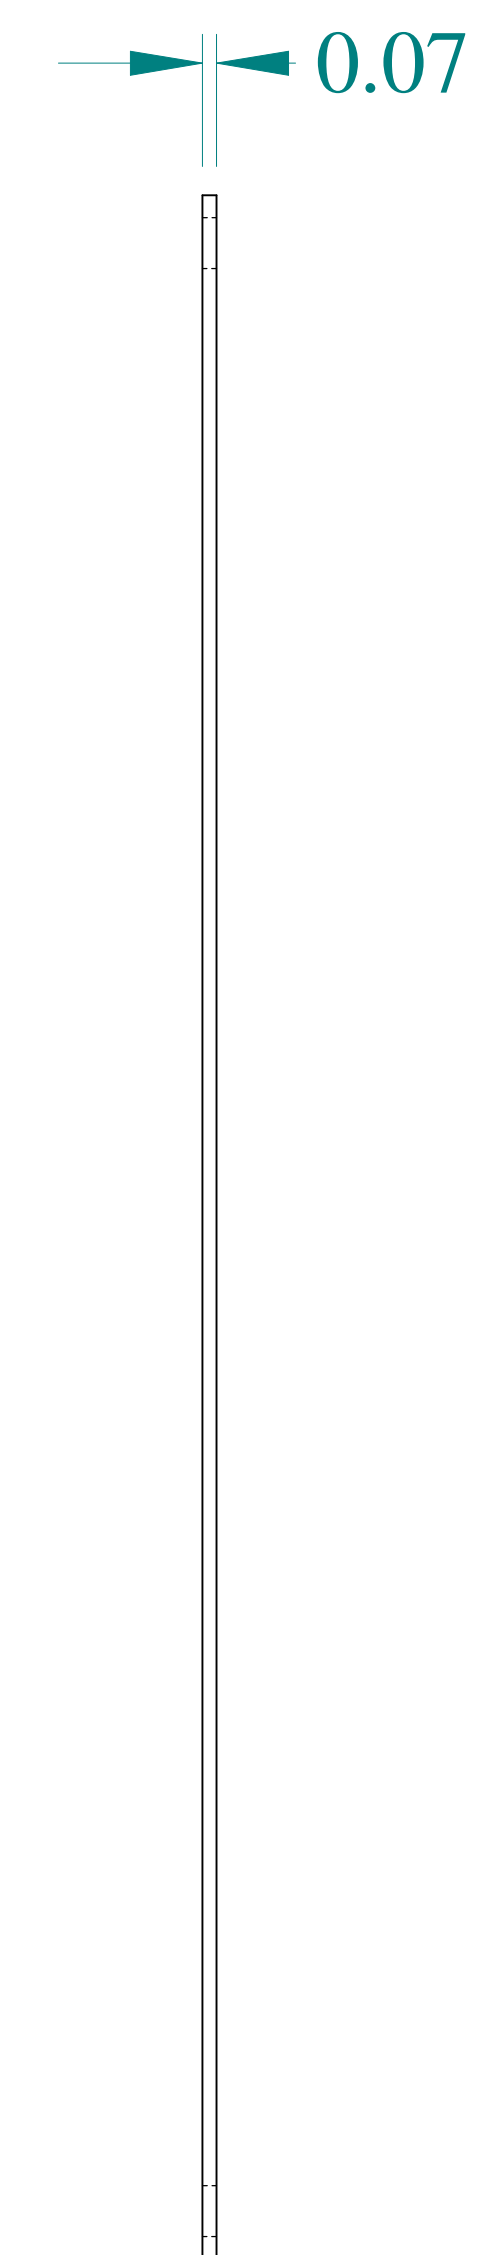

TOP VIEW

ISOMETRIC VIEW

FRONT VIEW

SIDE VIEW

SIDE VIEW

Data subject to change without notice.

Part # : 14R1109

Date : Jan. 31, 2020