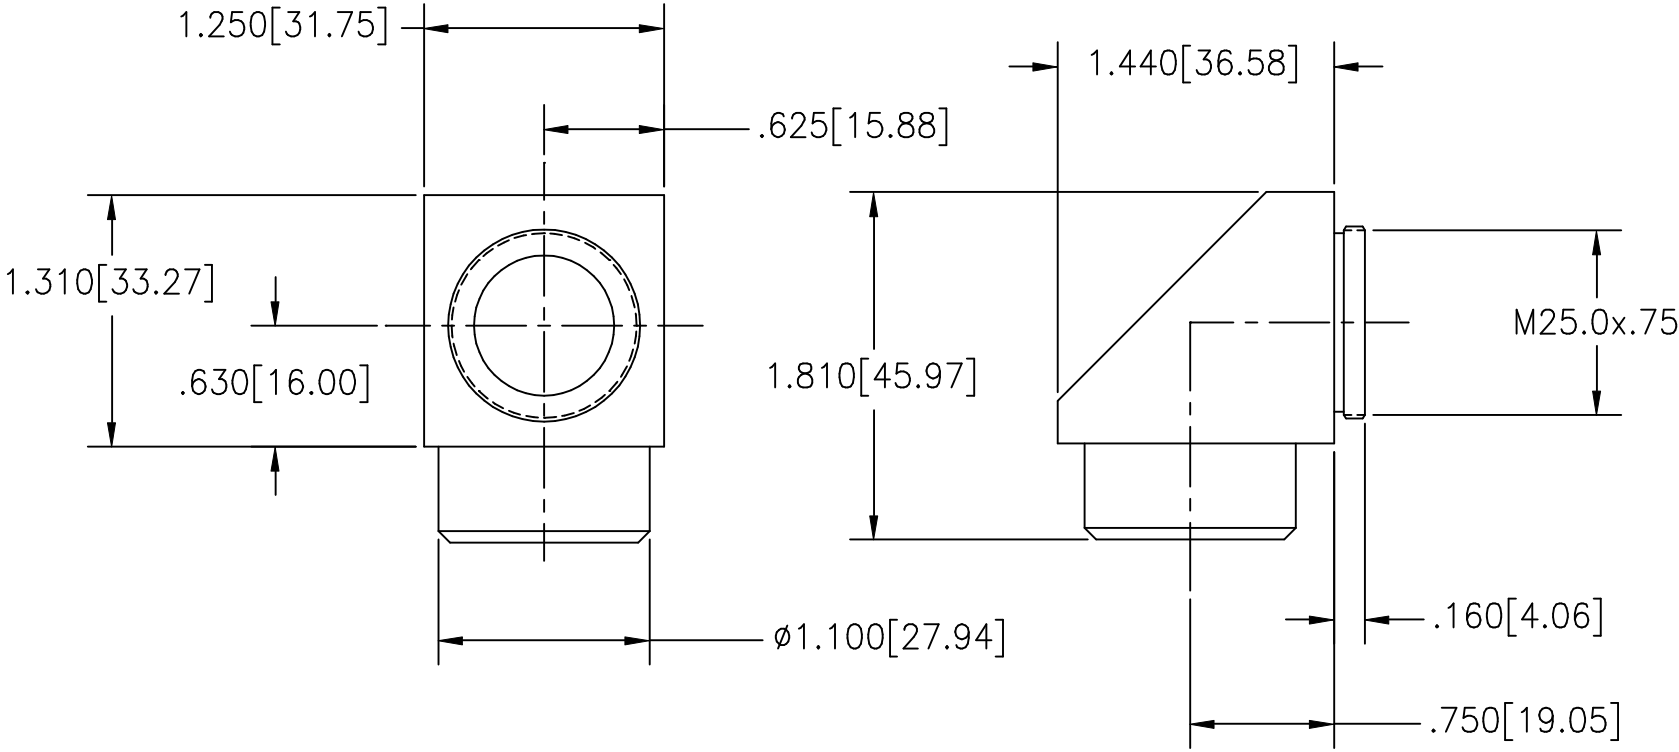

29-90-59
1.0X RIGHT ANGLE ADAPTER

REV A 23SE99