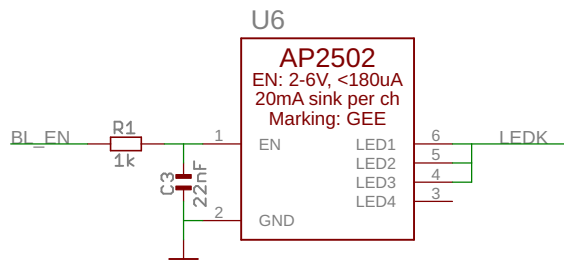

Display HAT Mini (PIM589)

Raspberry Pi connector

Qwiic / Stemma QT connector

Breakout Garden header

Switches

LCD connector and circuitry

LCD backlight driver

RGB LED

HX-TOP-BOTTOM