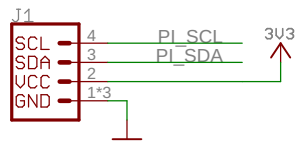

Display HAT Mini (PIM589)

Raspberry Pi connector

Qwiic / Stemma QT connector

Breakout Garden header

Switches

LCD connector and circuitry

LCD backlight driver

RGB LED

HX-TOP-BOTTOM