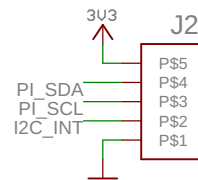

Display HAT Mini (PIM589)

Raspberry Pi connector

Qwiic / Stemma QT connector

Breakout Garden header

Switches

LCD connector and circuitry

LCD backlight driver

RGB LED

HX-TOP-BOTTOM