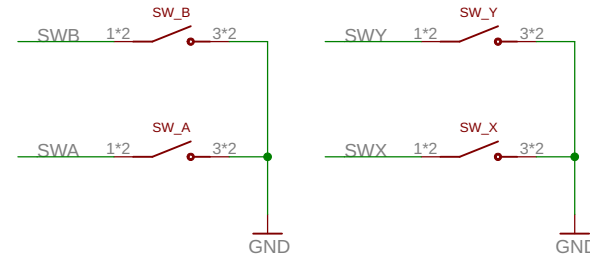

Display HAT Mini (PIM589)

Raspberry Pi connector

Qwiic / Stemma QT connector

Breakout Garden header

Switches

LCD connector and circuitry

LCD backlight driver

RGB LED

HX-TOP-BOTTOM