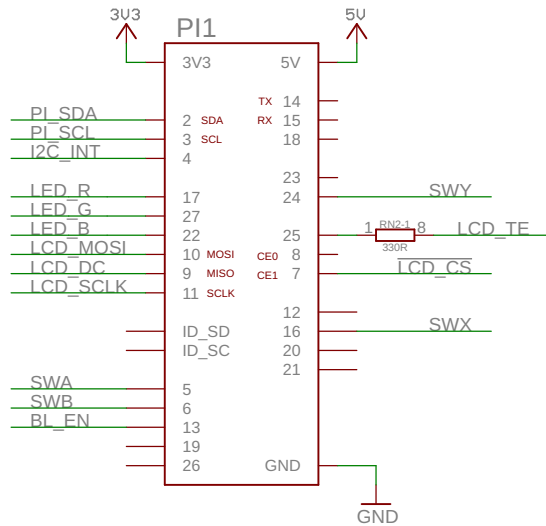

Display HAT Mini (PIM589)

Raspberry Pi connector

Qwiic / Stemma QT connector

Breakout Garden header

Switches

LCD connector and circuitry

LCD backlight driver

RGB LED

HX-TOP-BOTTOM