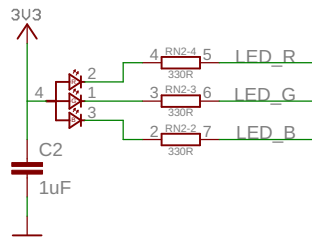

Display HAT Mini (PIM589)

Raspberry Pi connector

Qwiic / Stemma QT connector

Breakout Garden header

Switches

LCD connector and circuitry

LCD backlight driver

RGB LED

HX-TOP-BOTTOM