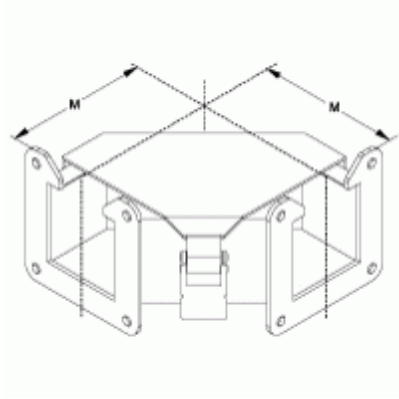

Quality Products. Service Excellence.

90 degree Elbow Top Opening *1485 9N Series*

| Part No. | Size |
|----------|-----------|
| 1485B9N | 2.5 x 2.5 |
| 1485C9N | 4 x 4 |
| 1485D9N | 6 x 6 |
| 1485E9N | 8 x 8 |
| 1485F9N | 12 x 6 |

One flat sealing plate included

Data subject to change without notice

© 2021. Hammond Manufacturing Ltd. All rights reserved.