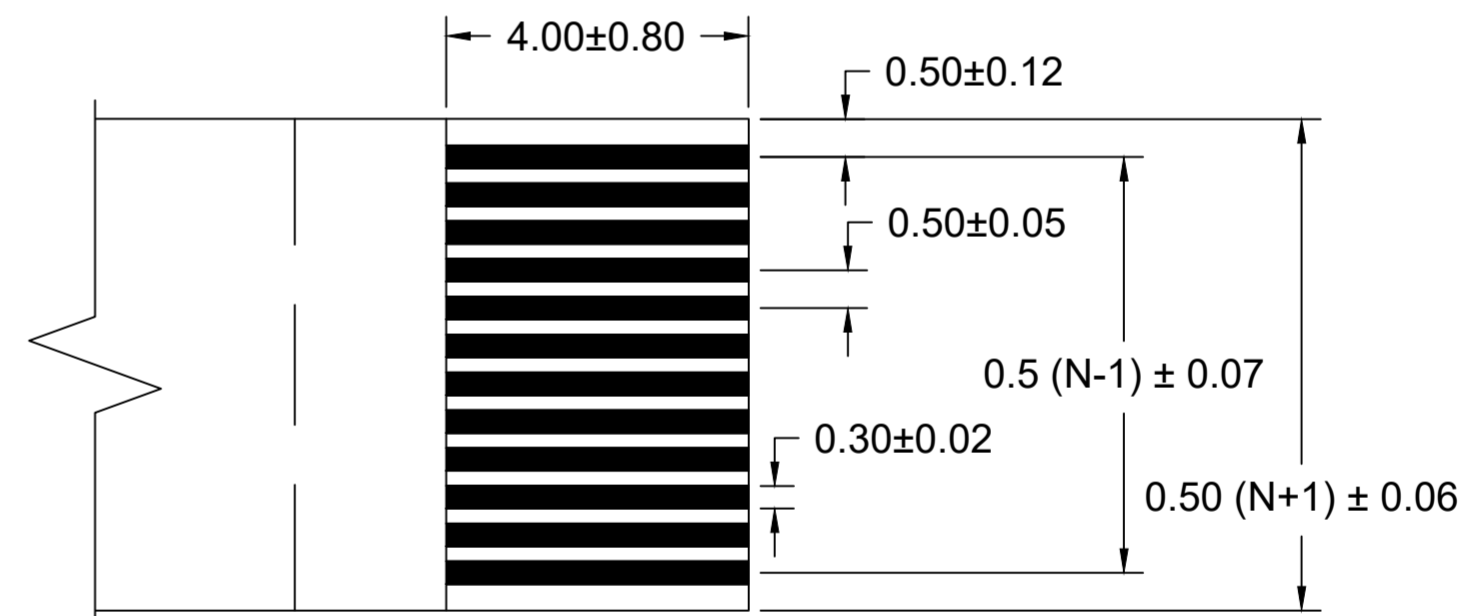

END TAIL DETAIL
SCALE 10:1

NOTES:

1. NO PRINTING ON JUMPER CABLE UNLESS OTHERWISE SPECIFIED. IF PRINTING IS REQUIRED, THEN IT WOULD BE CONSIDERED A SPECIAL JUMPER CABLE.

THIS DRAWING CONTAINS INFORMATION THAT IS PROPRIETARY TO MOLEX ELECTRONIC TECHNOLOGIES, LLC AND SHOULD NOT BE USED WITHOUT WRITTEN PERMISSION

DIMENSION UNITS		SCALE		CURRENT REV DESC: DRAWING CORRECTION									
MM		NA											
GENERAL TOLERANCES (UNLESS SPECIFIED)						EC NO: 728054		0.50MM CENTER FLAT FLEX CABLE (FFC) (EXTRA FLEXIBLE, 105°C, SN PLATED) SALES DRAWING					
		mm	INCH										
4 PLACES	±----	±----					DRWN: DIEGOG7		2022/11/10				
3 PLACES	±----	±----					CHK'D: JSMITH11		2022/11/14				
2 PLACES	±----	±----					APPR: JSMITH11		2022/11/14				
1 PLACE	±----	±----					INITIAL REVISION:						
0 PLACES	±----	±----					DRWN: JLWOLFSB		2011/10/27				
ANGULAR TOL ± 0.5 °			THIRD ANGLE PROJECTION		DRAWING		SERIES		DOCUMENT NUMBER		DOC TYPE	DOC PART	REVISION
					C-SIZE		15166		SD-15166-001		PSD	001	B
DRAFT WHERE APPLICABLE MUST REMAIN WITHIN DIMENSIONS								MATERIAL NUMBER		CUSTOMER		SHEET NUMBER	
								SEE CHART		GENERAL MARKET		2 OF 2