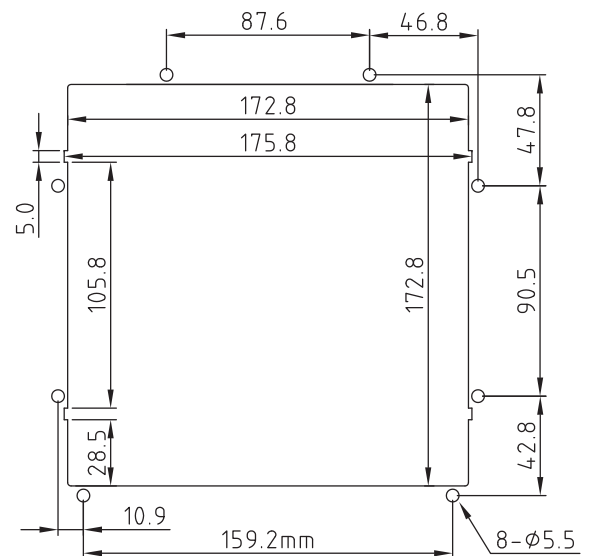

Louvered Fan Guards (slide type)

Easy Access to Media

Part Number	LFGS172
Frame Description	ABS Resin - flame resistant UL94V-0, with UV protection. Vents with screens at 45-degree angle. Includes high foam sealing edge - protection grade IP44-IP54. Snap-fit or screw mount.
Filter Mesh Material	Nylon Fiber - Synthetic Resin, filters to 8 microns.
Color	Gray is standard. Black is available upon request. Minimums may apply.
Matching Series	OA109, OA125, OA162, OA172, OA4715, OA5920, OD1225, OD1232, OD1238, OD172
Hardware	1 bag - 8 ea. M4x8, washer, lock washer 1 bag - 4 ea. M4x12, nut, star washer

Filter Media 5-Packs	
Part Number	Description
LFG172BF/PK	For LFGS172

PANEL CUTOUT