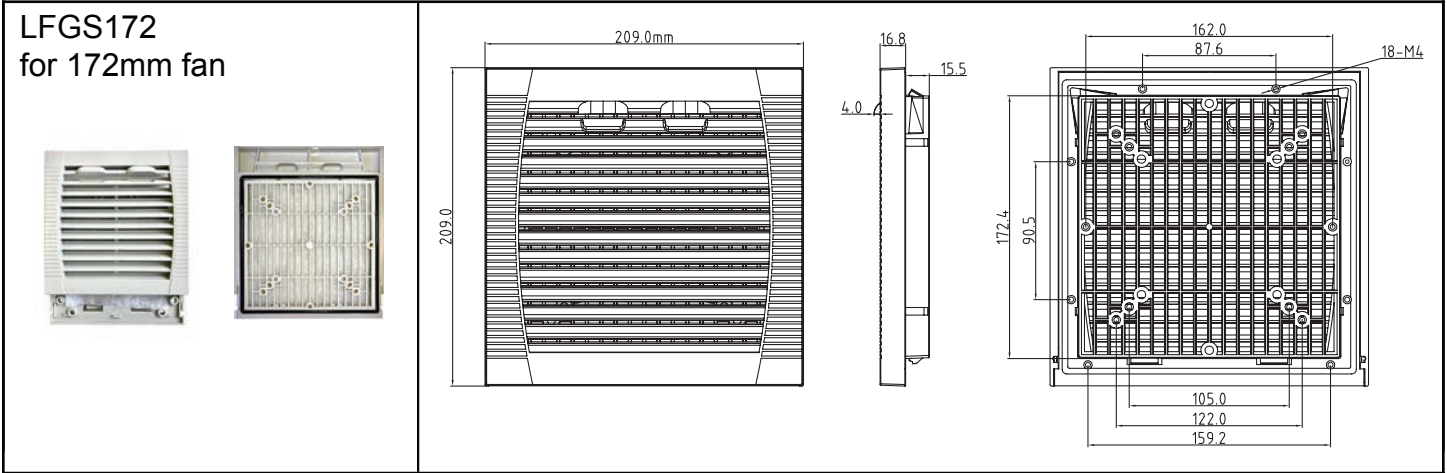

Louvered Fan Guards (slide type)

Easy Access to Media

Part Number	LFGS172
Frame Description	ABS Resin - flame resistant UL94V-0, with UV protection. Vents with screens at 45-degree angle. Includes high foam sealing edge - protection grade IP44-IP54. Snap-fit or screw mount.
Filter Mesh Material	Nylon Fiber - Synthetic Resin, filters to 8 microns.
Color	Gray is standard. Black is available upon request. Minimums may apply.
Matching Series	OA109, OA125, OA162, OA172, OA4715, OA5920, OD1225, OD1232, OD1238, OD172
Hardware	1 bag - 8 ea. M4x8, washer, lock washer 1 bag - 4 ea. M4x12, nut, star washer

Filter Media 5-Packs	
Part Number	Description
LFG172BF/PK	For LFGS172

PANEL CUTOUT