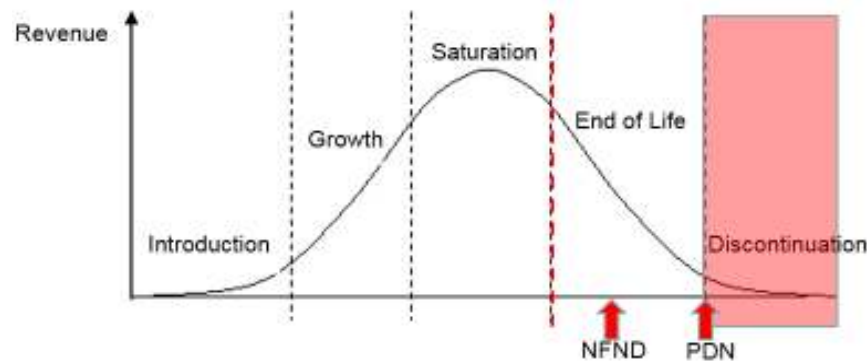

Light is OSRAM

Product Discontinuation (acc. JEDEC J-STD-048) OS-PD-2018-072

01-Oct-2018

Last order:	15-Mar-2019
Last delivery:	15-Sept-2019
Reason:	Product performance improvement

Please direct your feedback to your local Sales office.