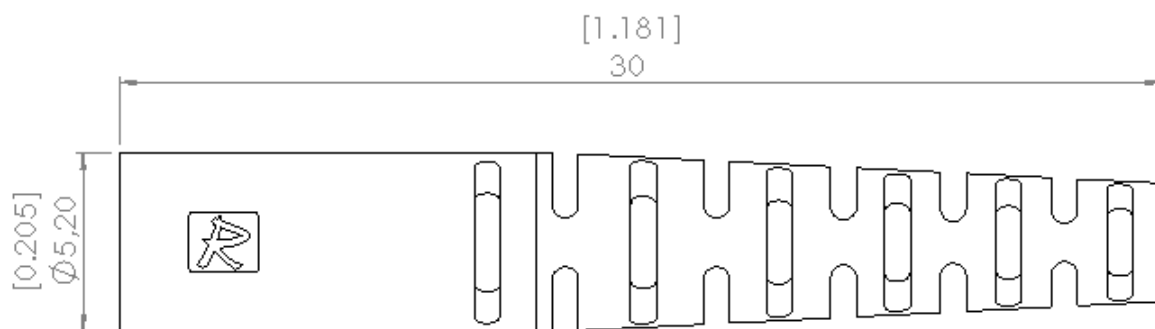

**BOOT FOR Ø 2 MM CABLE**

Series	Packaging	Issue	Page
LC	100	06 Jan 2011	1/1

Original dimensions in mm [inch]

**GENERAL**

- Compatible with LC connectors
- Suitable for use with cable sizes Ø 2mm
- Color : **BLUE**