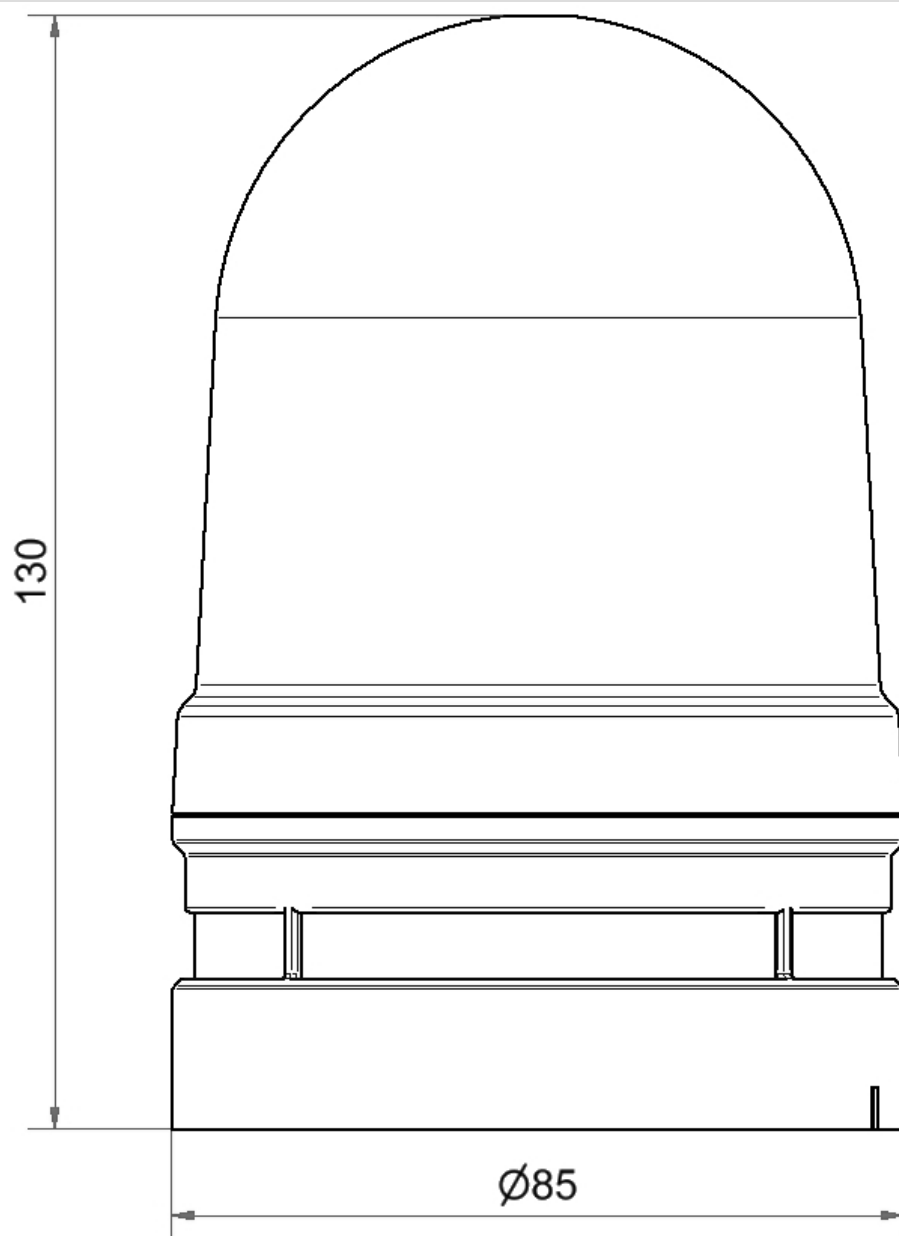

Midi / EvoSIGNAL

Midi TwinLIGHT Combi 115-230VAC GN

DRAWING

For additional installation and mounting information, refer to the appropriate user guide at www.werma.com. This printed copy is for information only and is subject to alteration.