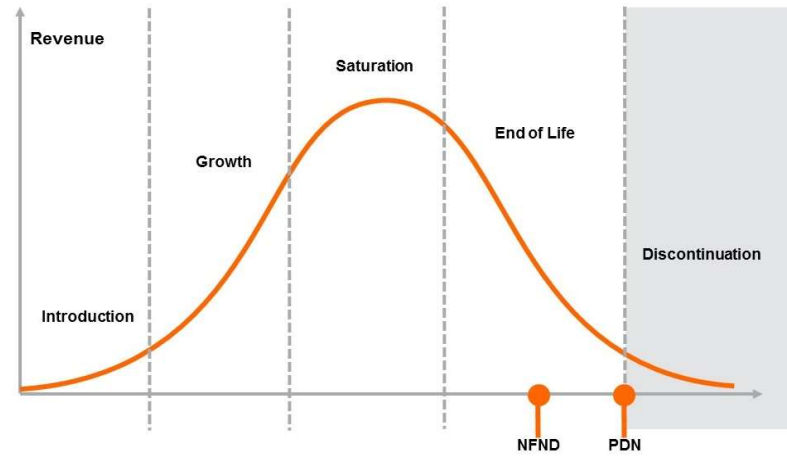

Product Or Individual Q-Code Discontinuation (acc. JEDEC J-STD-048)
OS-PDN-2020-024

15 April 2020

Last order: 01 November 2020

Last delivery: 01 May 2021

Please direct your feedback to your local Sales office.