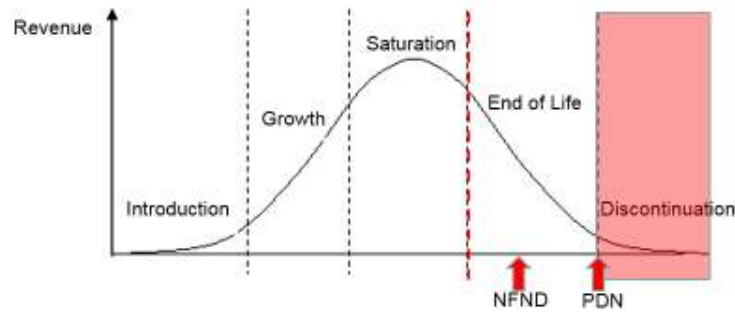

Light is OSRAM

**Product Discontinuation** (acc. JEDEC J-STD-048)  
**OS-PD-2018-038**

15-May-2018

---

<b>Last order:</b>	1-Oct-2018
<b>Last delivery:</b>	1-Apr-2019
<b>Reason:</b>	Improvement brightness

---